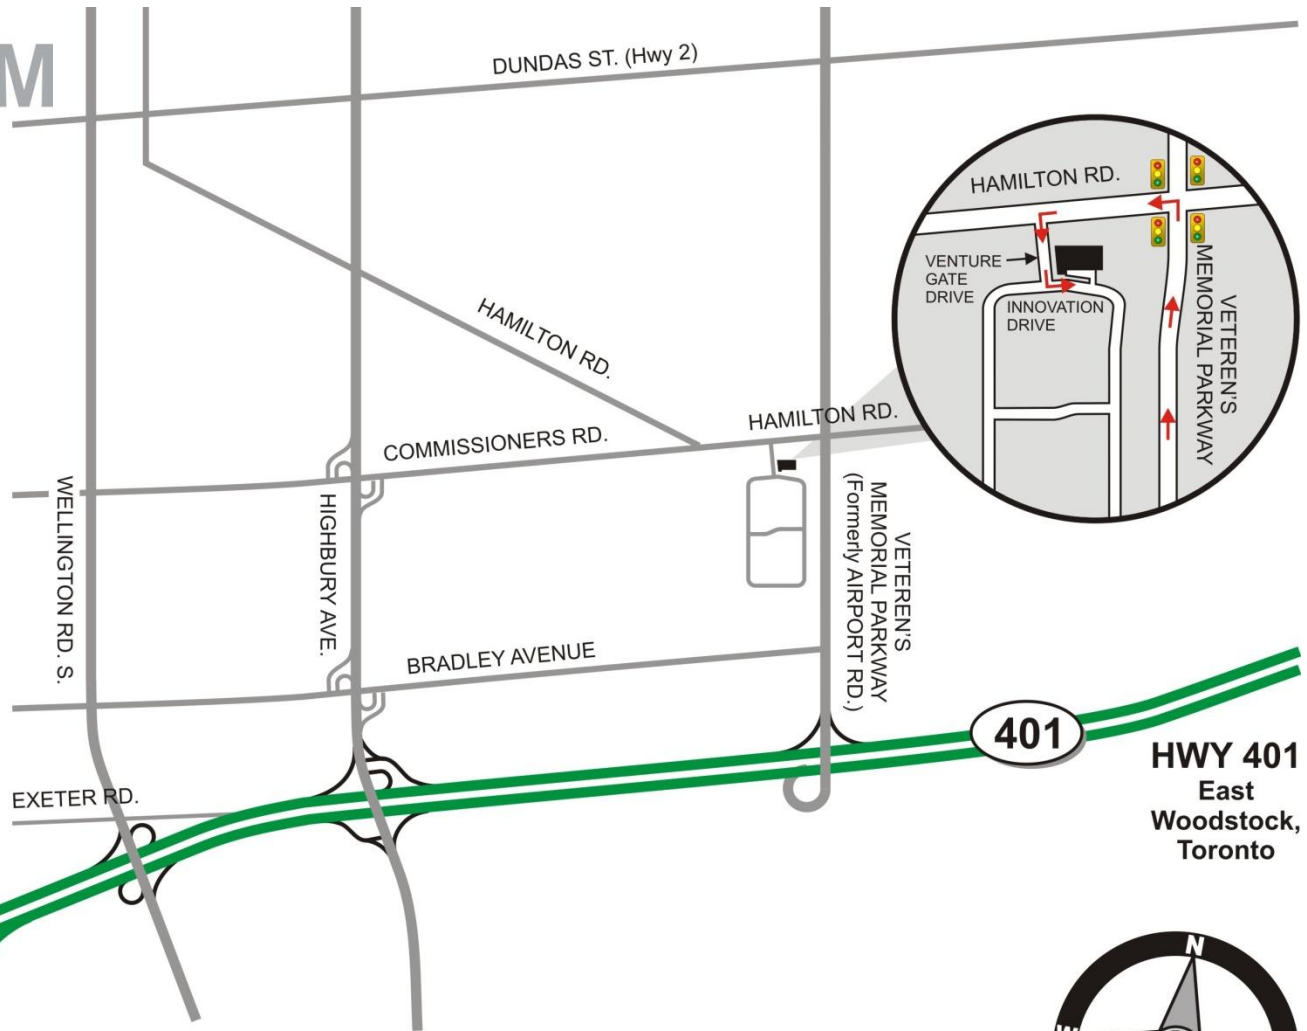

CANADA TUBEFORM

2879 Innovation Drive
Innovation Park
London, Ontario
Canada
N6M 0B6

ph 519-451-9995
fax 519-451-3230

HWY 402
West
Sarnia,
Port Huron

HWY 401
West
Windsor,
Detroit

LONDON, ONTARIO

HWY 401
East
Woodstock,
Toronto