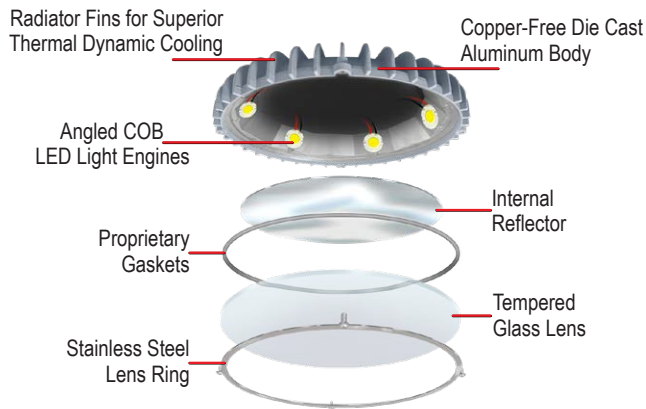

CRI >70 cool white
 Beam Angle 150°
 Power Factor >0.95
 Color Temp (Kelvin) 5000 Kelvin
 Weight 20 lbs.
 Dimensions 14" diameter x 4.2"
 NPT 3/4"
 Warranty 5-Year Limited

55 watts	6,061 Lumens
104 watts	13,011 Lumens
166 watts	19,058 Lumens

MOUNTING

Pendant with Safety Clip
PHS

3, 12 & 24 inch Threaded Pendants
PM3, # PM6, # PM12, # PM18, # PM24

Wall Mount Bracket
WMB

The Perfect Combination of LEDs, Positioning, Power, Reflectivity, Primitives and More Provides Superior Benefits and Unique Advantages Over other Bay Lighting.

DIMENSIONS