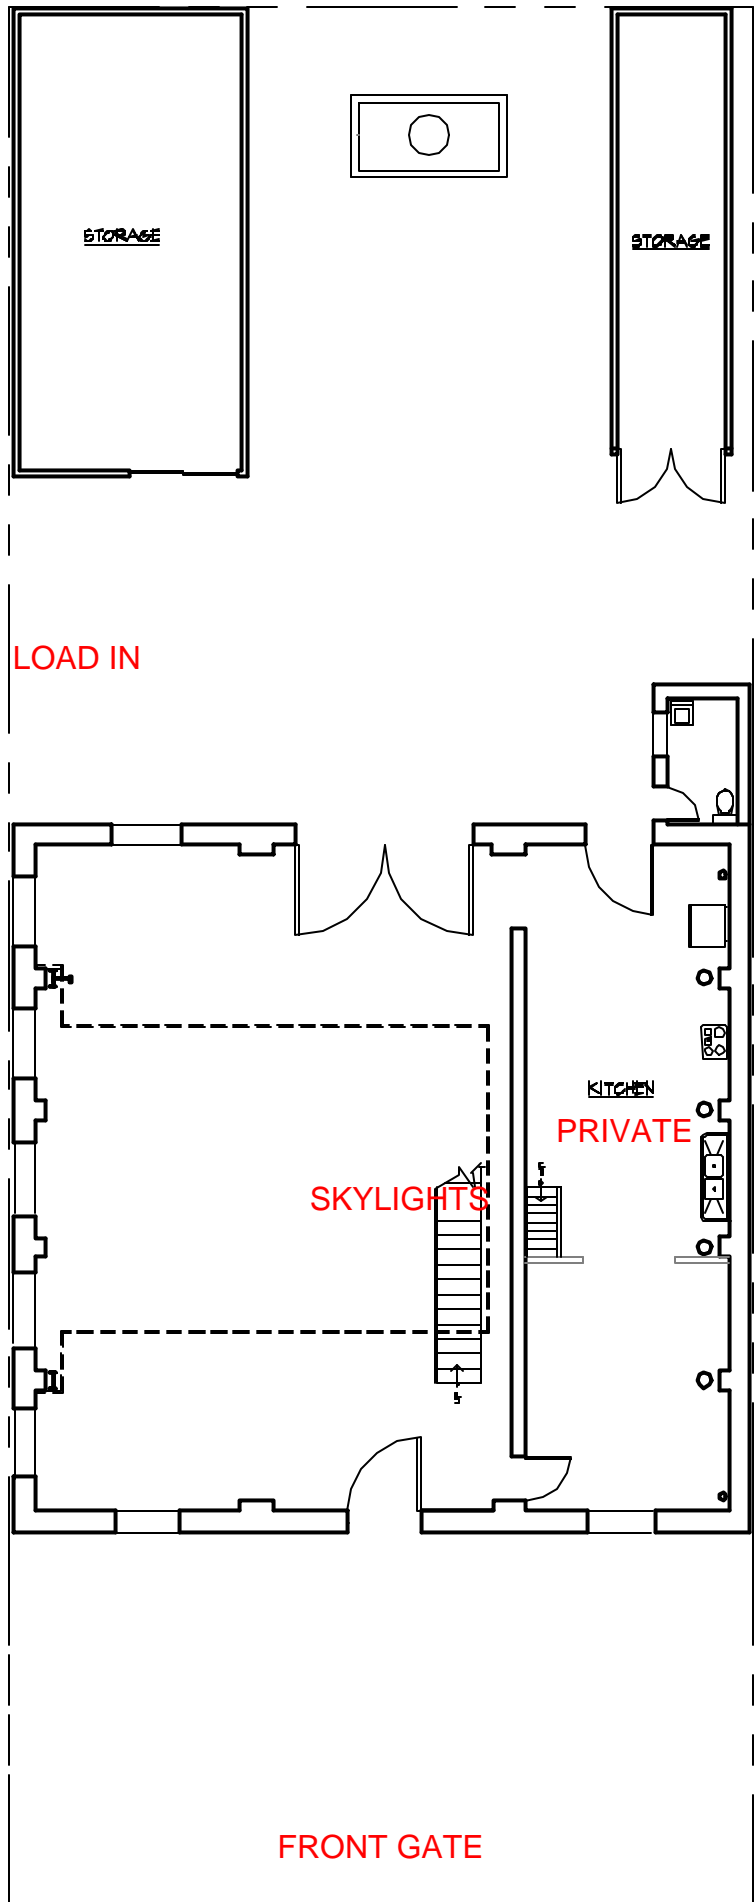

HURON SUBSTATION PROPERTY LAYOUT

AVENUE 28

LOAD IN

SKYLIGHTS

KITCHEN
PRIVATE

FRONT GATE

HURON STREET