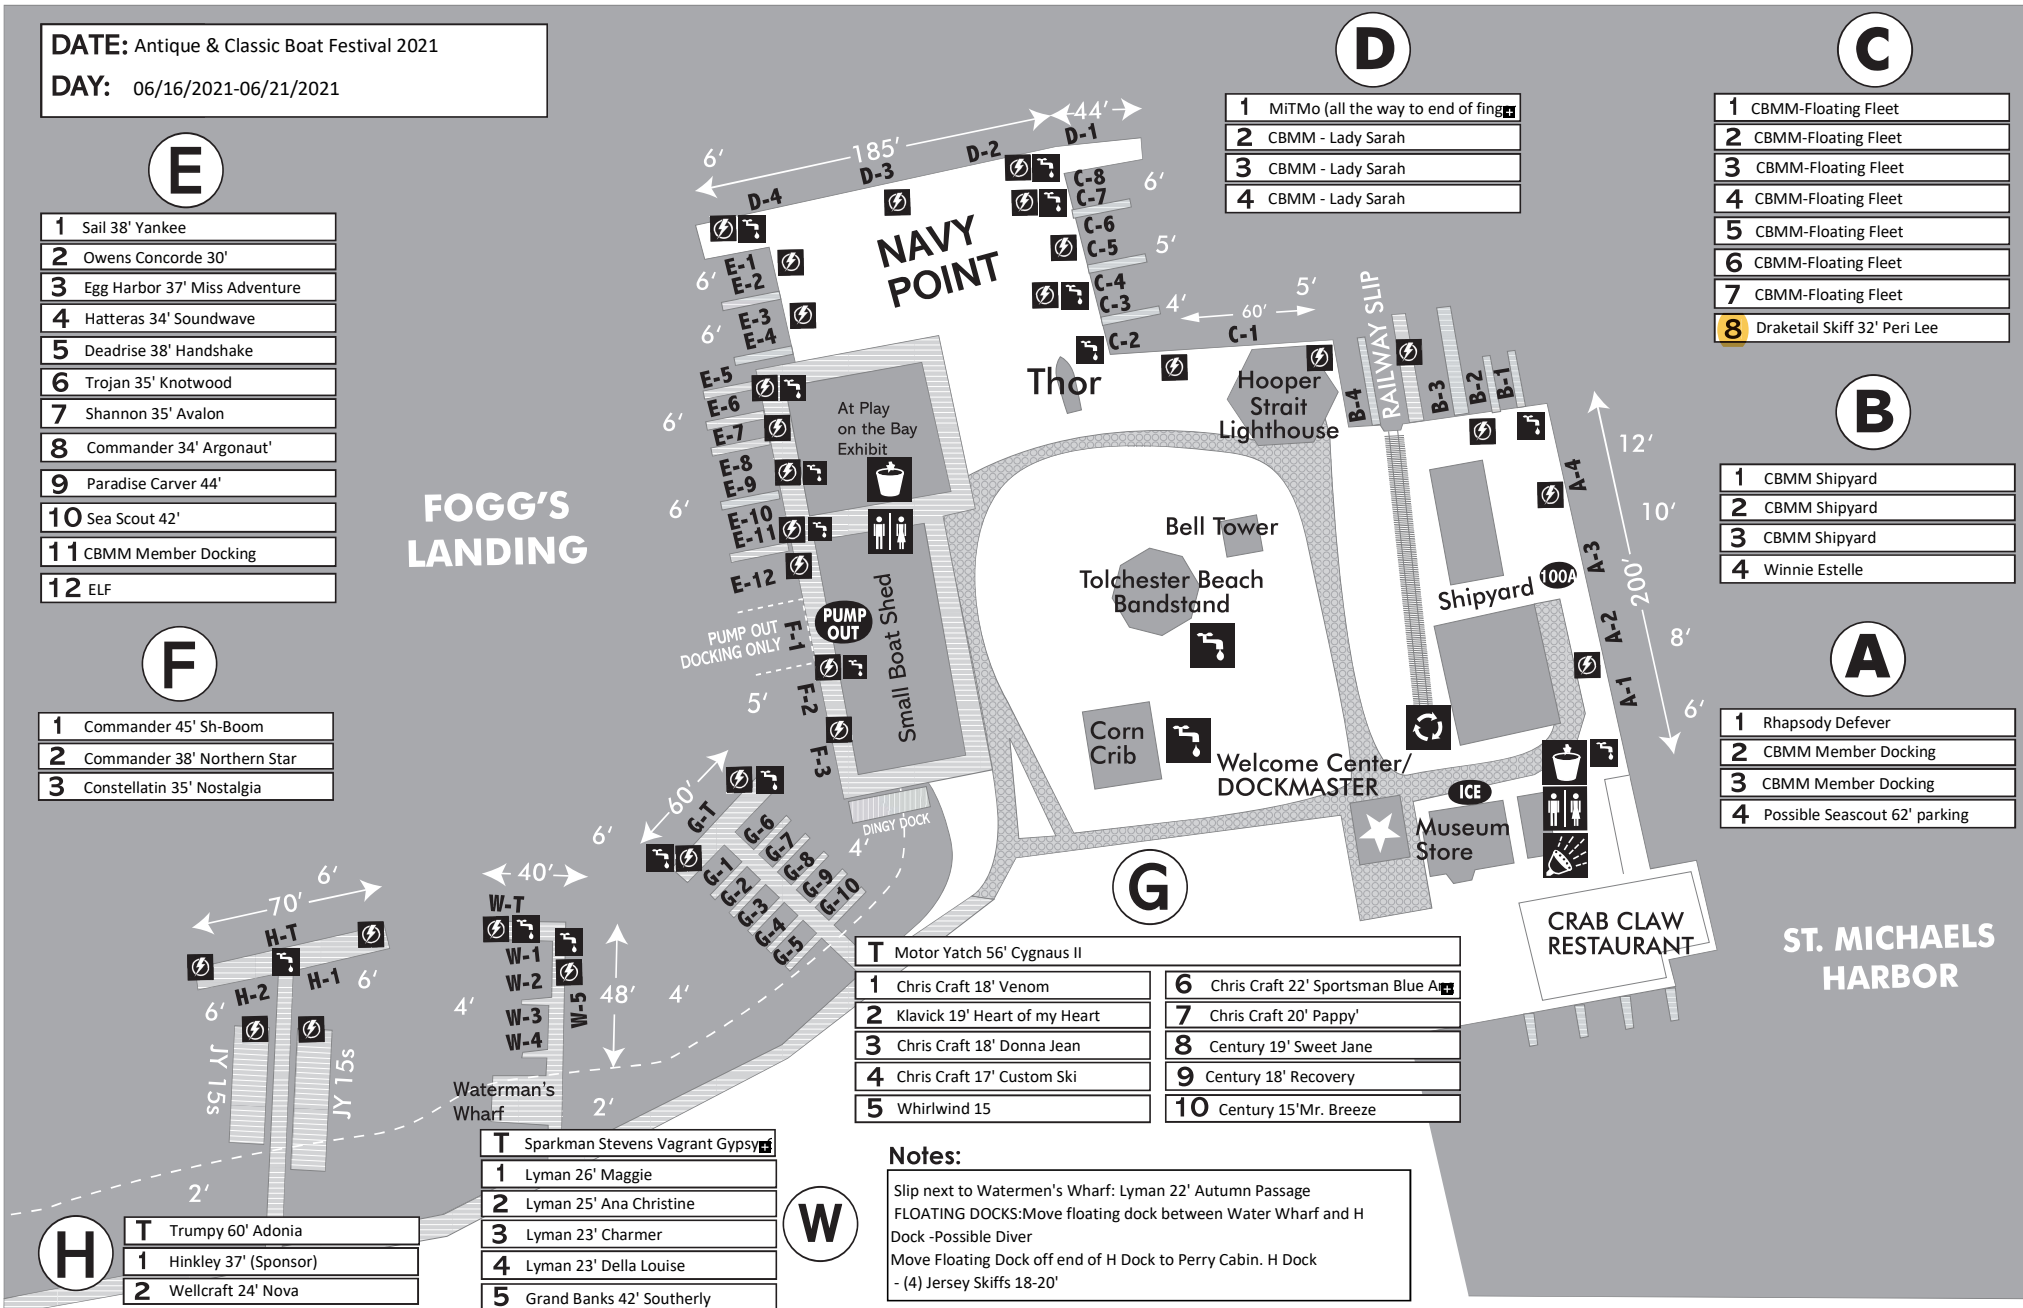

DATE: Antique & Classic Boat Festival 2021

DAY: 06/16/2021-06/21/2021

E

1	Sail 38' Yankee
2	Owens Concorde 30'
3	Egg Harbor 37' Miss Adventure
4	Hatteras 34' Soundwave
5	Deadrise 38' Handshake
6	Trojan 35' Knotwood
7	Shannon 35' Avalon
8	Commander 34' Argonaut'
9	Paradise Carver 44'
10	Sea Scout 42'
11	CBMM Member Docking
12	ELF

F

1	Commander 45' Sh-Boom
2	Commander 38' Northern Star
3	Constellatin 35' Nostalgia

H

T	Trumpy 60' Adonia
1	Hinkley 37' (Sponsor)
2	Wellcraft 24' Nova

W

T	Sparkman Stevens Vagrant Gypsy
1	Lyman 26' Maggie
2	Lyman 25' Ana Christine
3	Lyman 23' Charmer
4	Lyman 23' Della Louise
5	Grand Banks 42' Southerly

D

1	MiMo (all the way to end of finger)
2	CBMM - Lady Sarah
3	CBMM - Lady Sarah
4	CBMM - Lady Sarah

C

1	CBMM-Floating Fleet
2	CBMM-Floating Fleet
3	CBMM-Floating Fleet
4	CBMM-Floating Fleet
5	CBMM-Floating Fleet
6	CBMM-Floating Fleet
7	CBMM-Floating Fleet
8	Draketail Skiff 32' Peri Lee

B

1	CBMM Shipyard
2	CBMM Shipyard
3	CBMM Shipyard
4	Winnie Estelle

A

1	Rhapsody Defever
2	CBMM Member Docking
3	CBMM Member Docking
4	Possible Seascout 62' parking

T	Motor Yatch 56' Cygnus II
1	Chris Craft 18' Venom
2	Klavick 19' Heart of my Heart
3	Chris Craft 18' Donna Jean
4	Chris Craft 17' Custom Ski
5	Whirlwind 15
6	Chris Craft 22' Sportsman Blue A
7	Chris Craft 20' Pappy'
8	Century 19' Sweet Jane
9	Century 18' Recovery
10	Century 15'Mr. Breeze

Notes:

Slip next to Watermen's Wharf: Lyman 22' Autumn Passage
FLOATING DOCKS: Move floating dock between Water Wharf and H Dock -Possible Diver
Move Floating Dock off end of H Dock to Perry Cabin. H Dock
- (4) Jersey Skiffs 18-20'