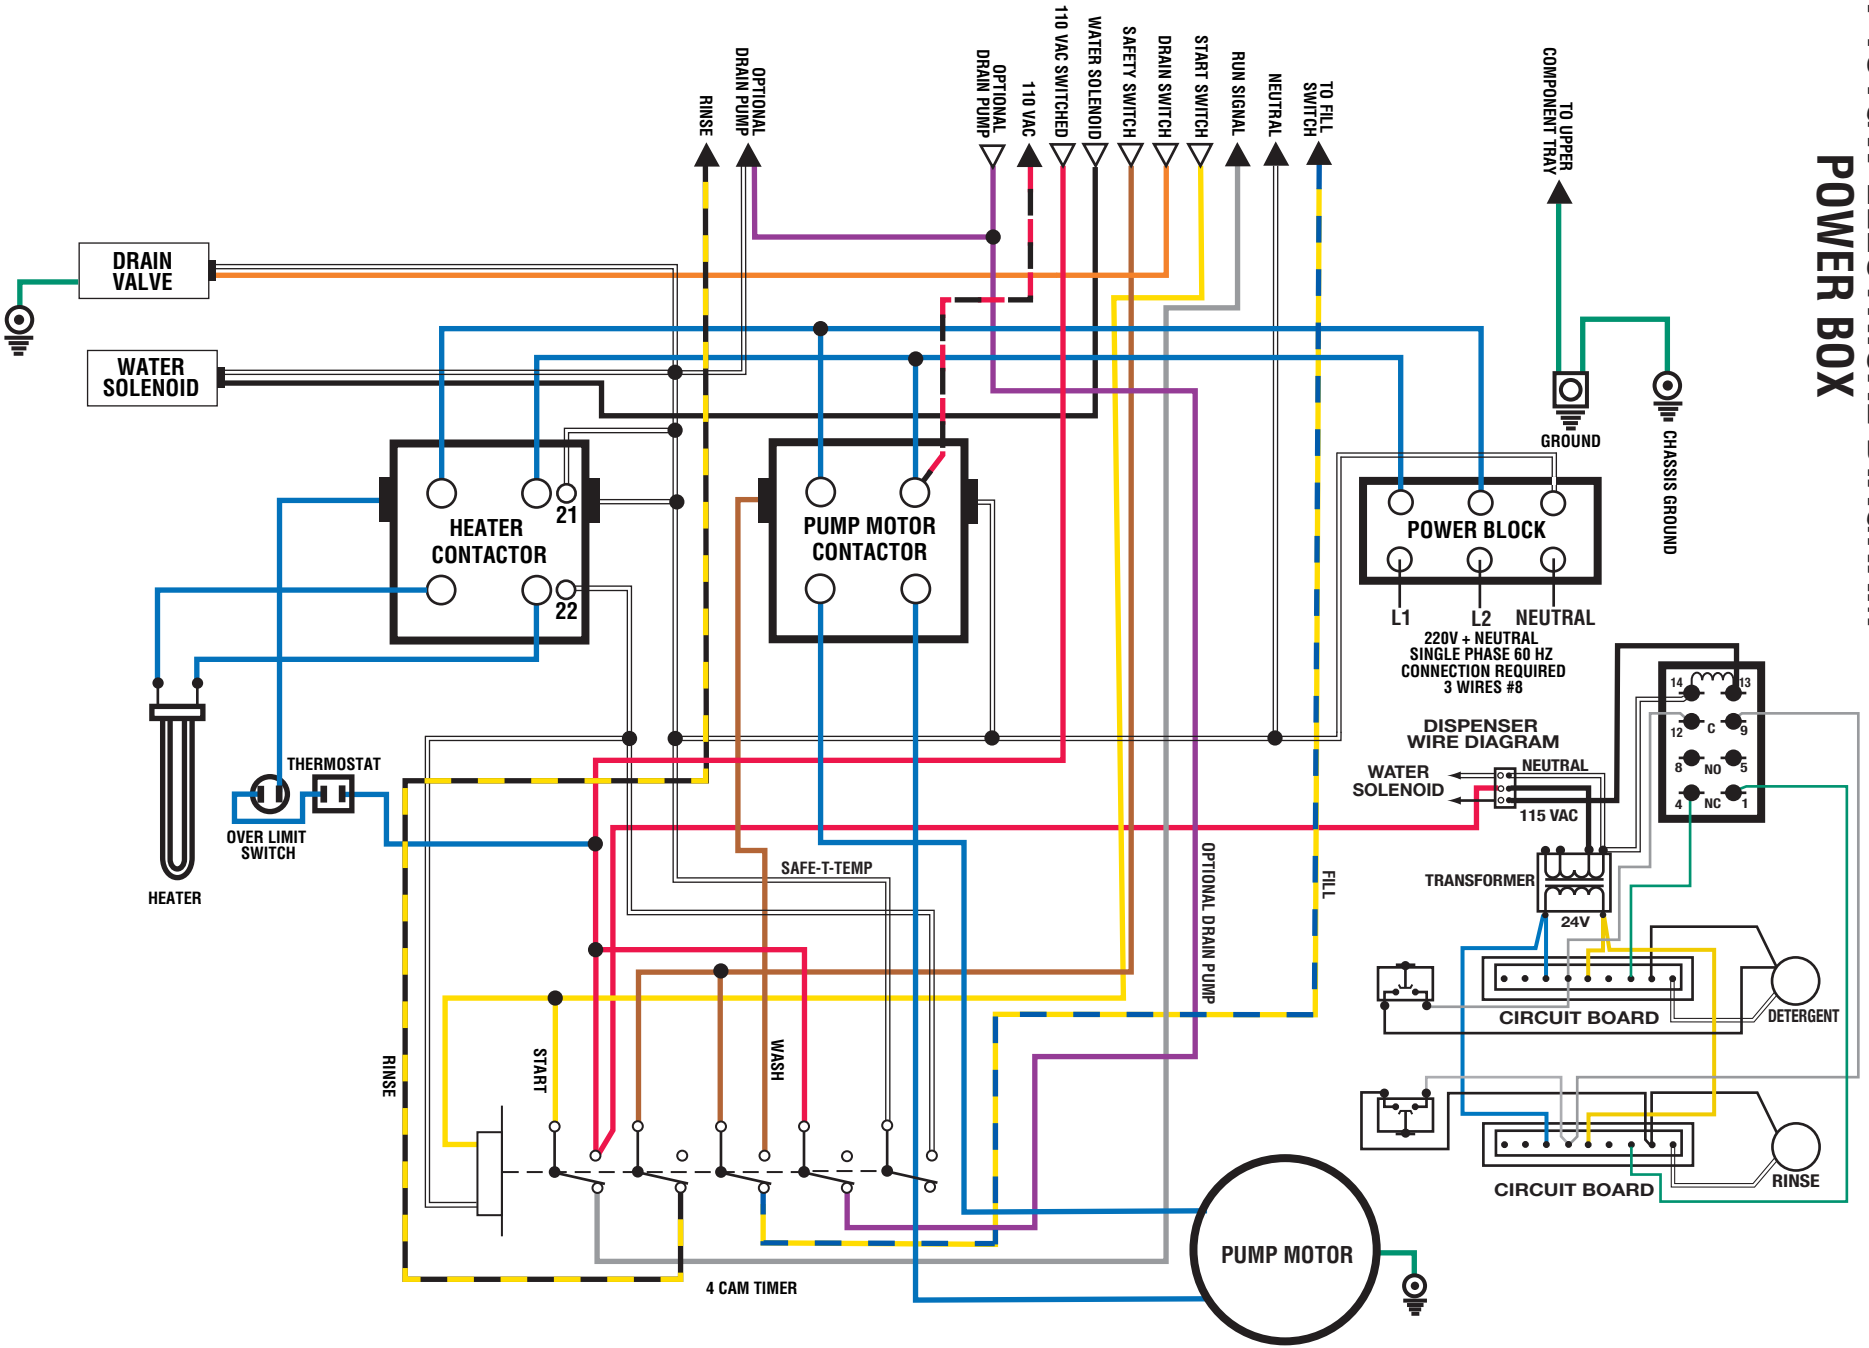

# CMA-181GW ELECTRICAL DIAGRAM POWER BOX

# CMA-181GW ELECTRICAL DIAGRAM CONTROL PANEL