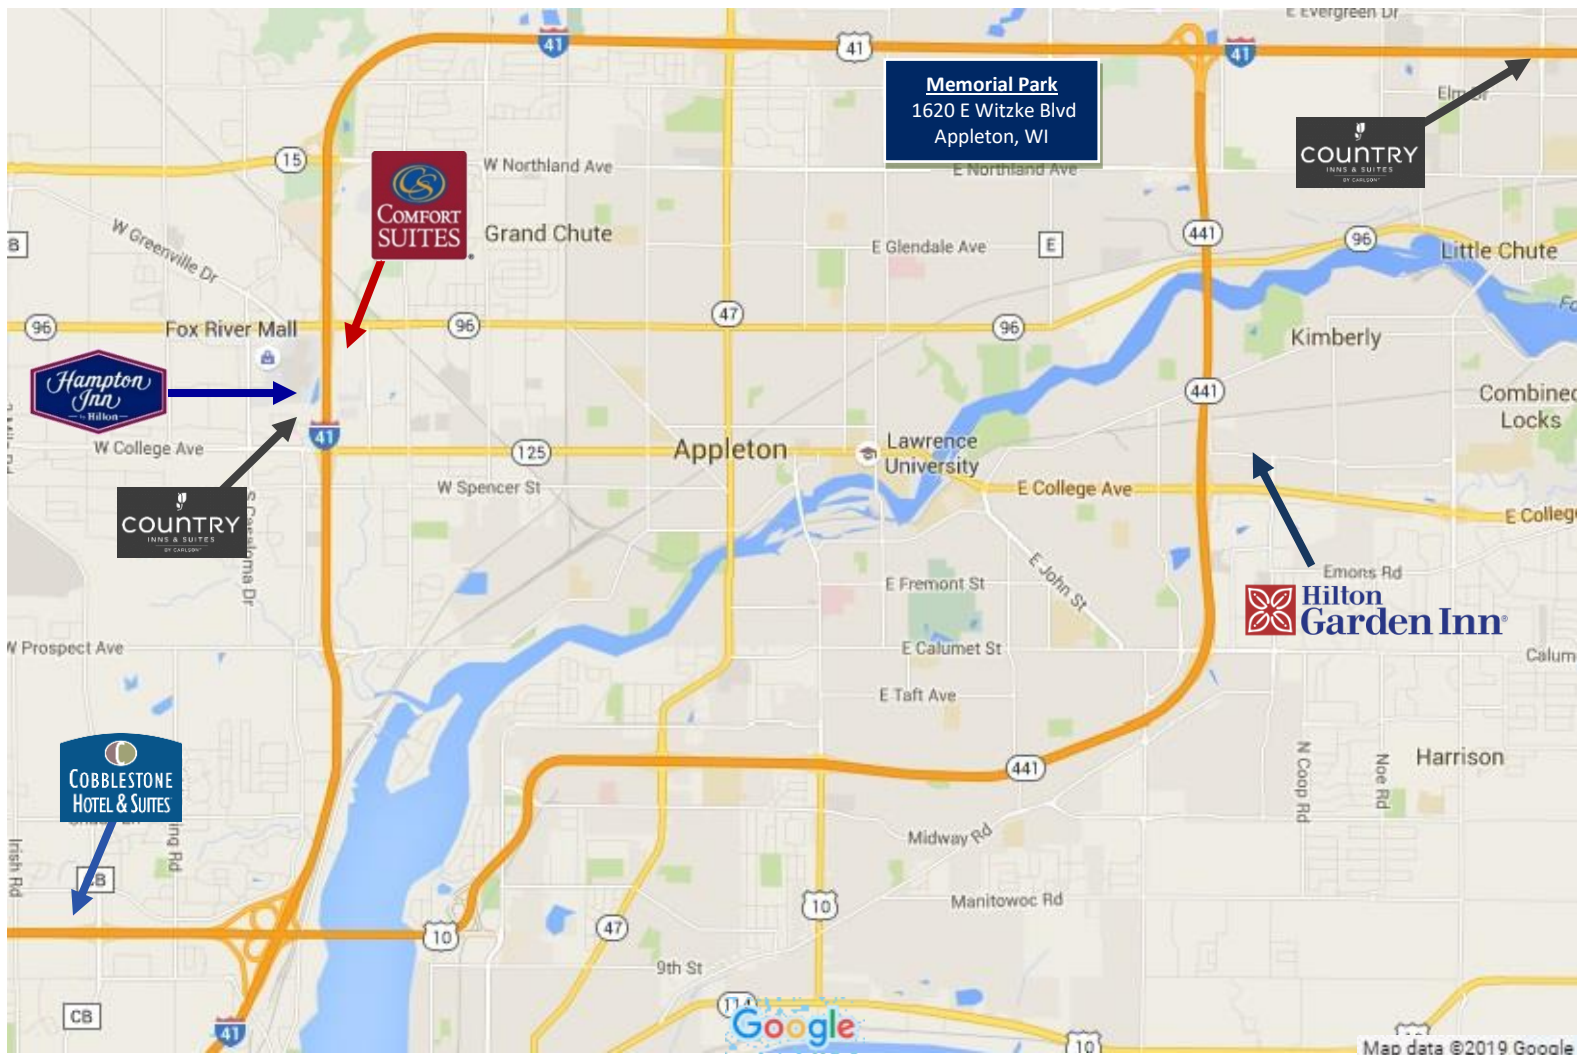

Hampton Inn

350 Fox River Dr., Appleton

(920) 954-9211

[Hotel Website](#)

Expanded hot breakfast, indoor pool, elevator, 8 miles from Memorial Park

$119 per night excluding taxes

Deadline: May 18, 2020

Team Cancellation: 21 days prior to arrival

Individual Cancellation: 48 hours prior to arrival

Hilton Garden Inn

720 Eisenhower Dr., Kimberly

(920) 730-1900

[Hotel Website](#)

Breakfast, Indoor pool, restaurant, refrigerator, microwave, guest laundry, elevator, 4 miles from Memorial Park

$95 per night excluding taxes

Deadline: May 12, 2020

Team Cancellation: 30 days prior to arrival

Individual Cancellation: 24 hours prior to arrival

IMPORTANT: Mention **“South Appleton Rockers Kick-Off Classic Tournament Room Block”** when calling hotels to make reservations and get these rates.