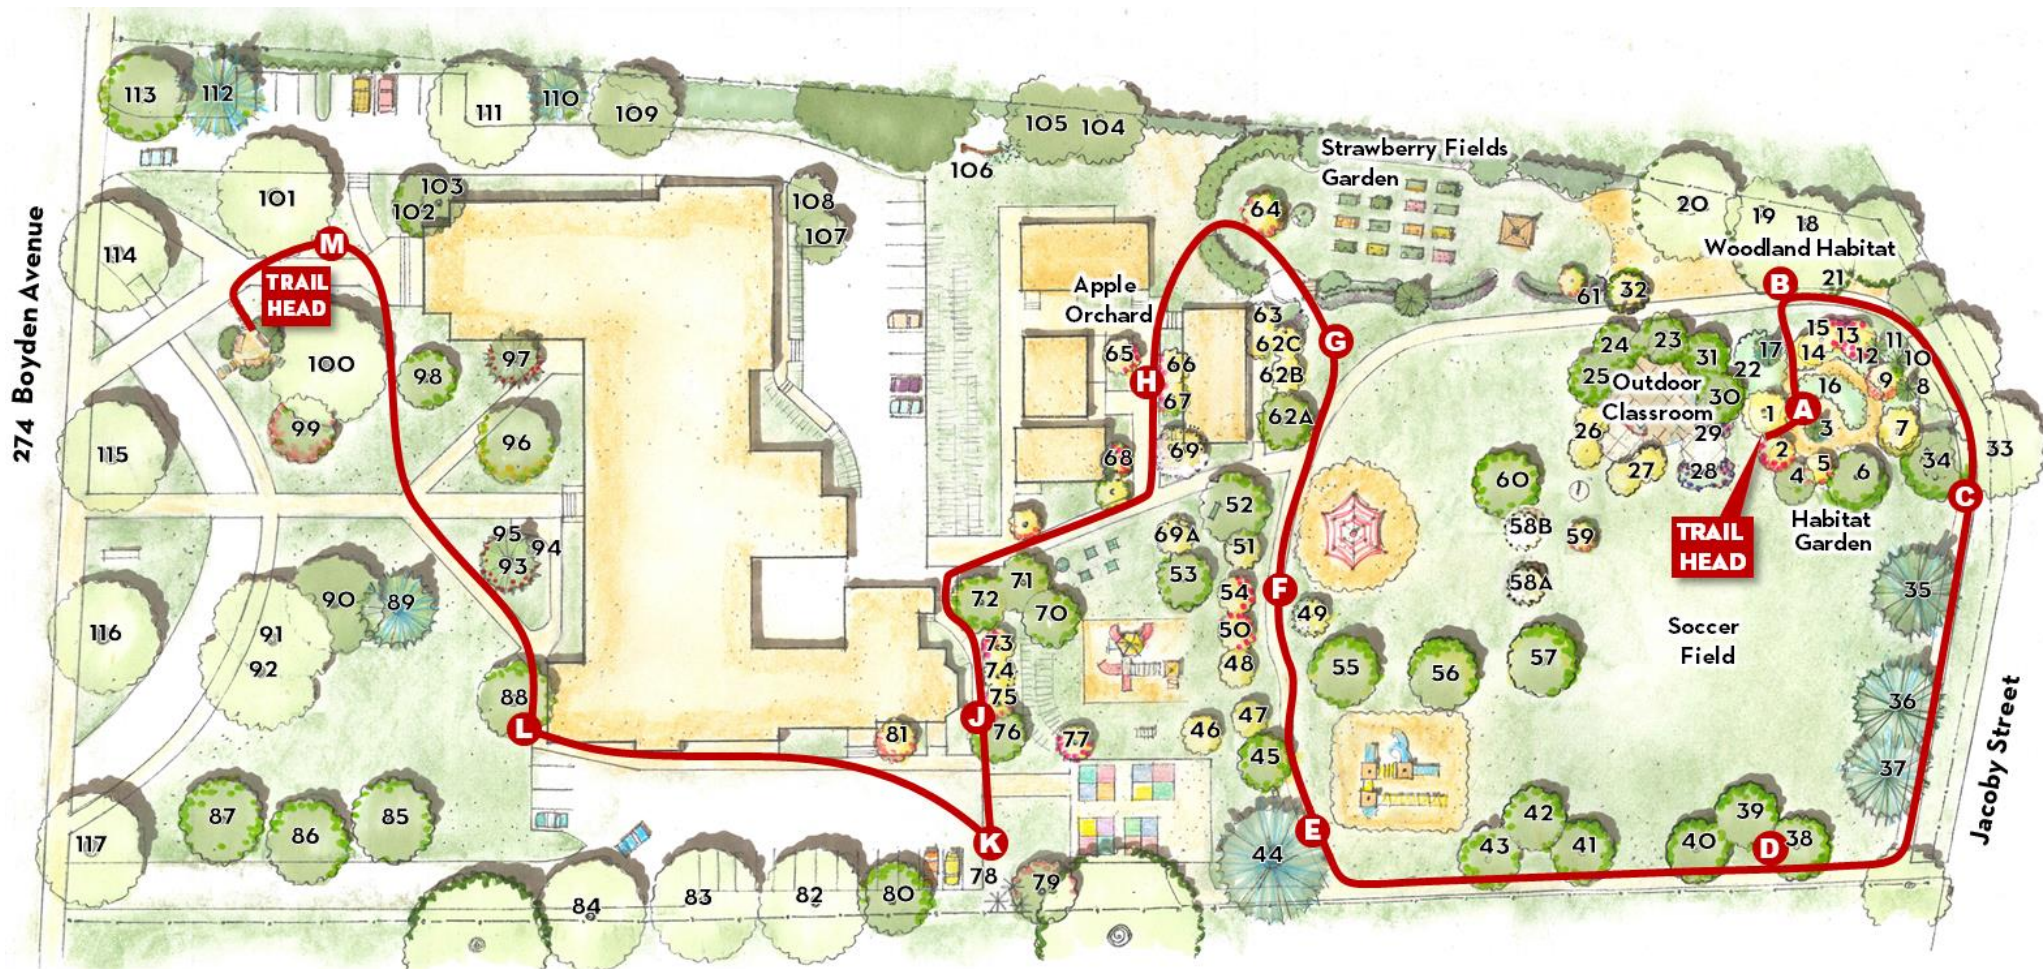

Seth Boyden Children's Arboretum

274 Boyden Avenue

Maplewood, NJ 07040

The Arboretum is open to visitors after school hours, on weekends and holidays.