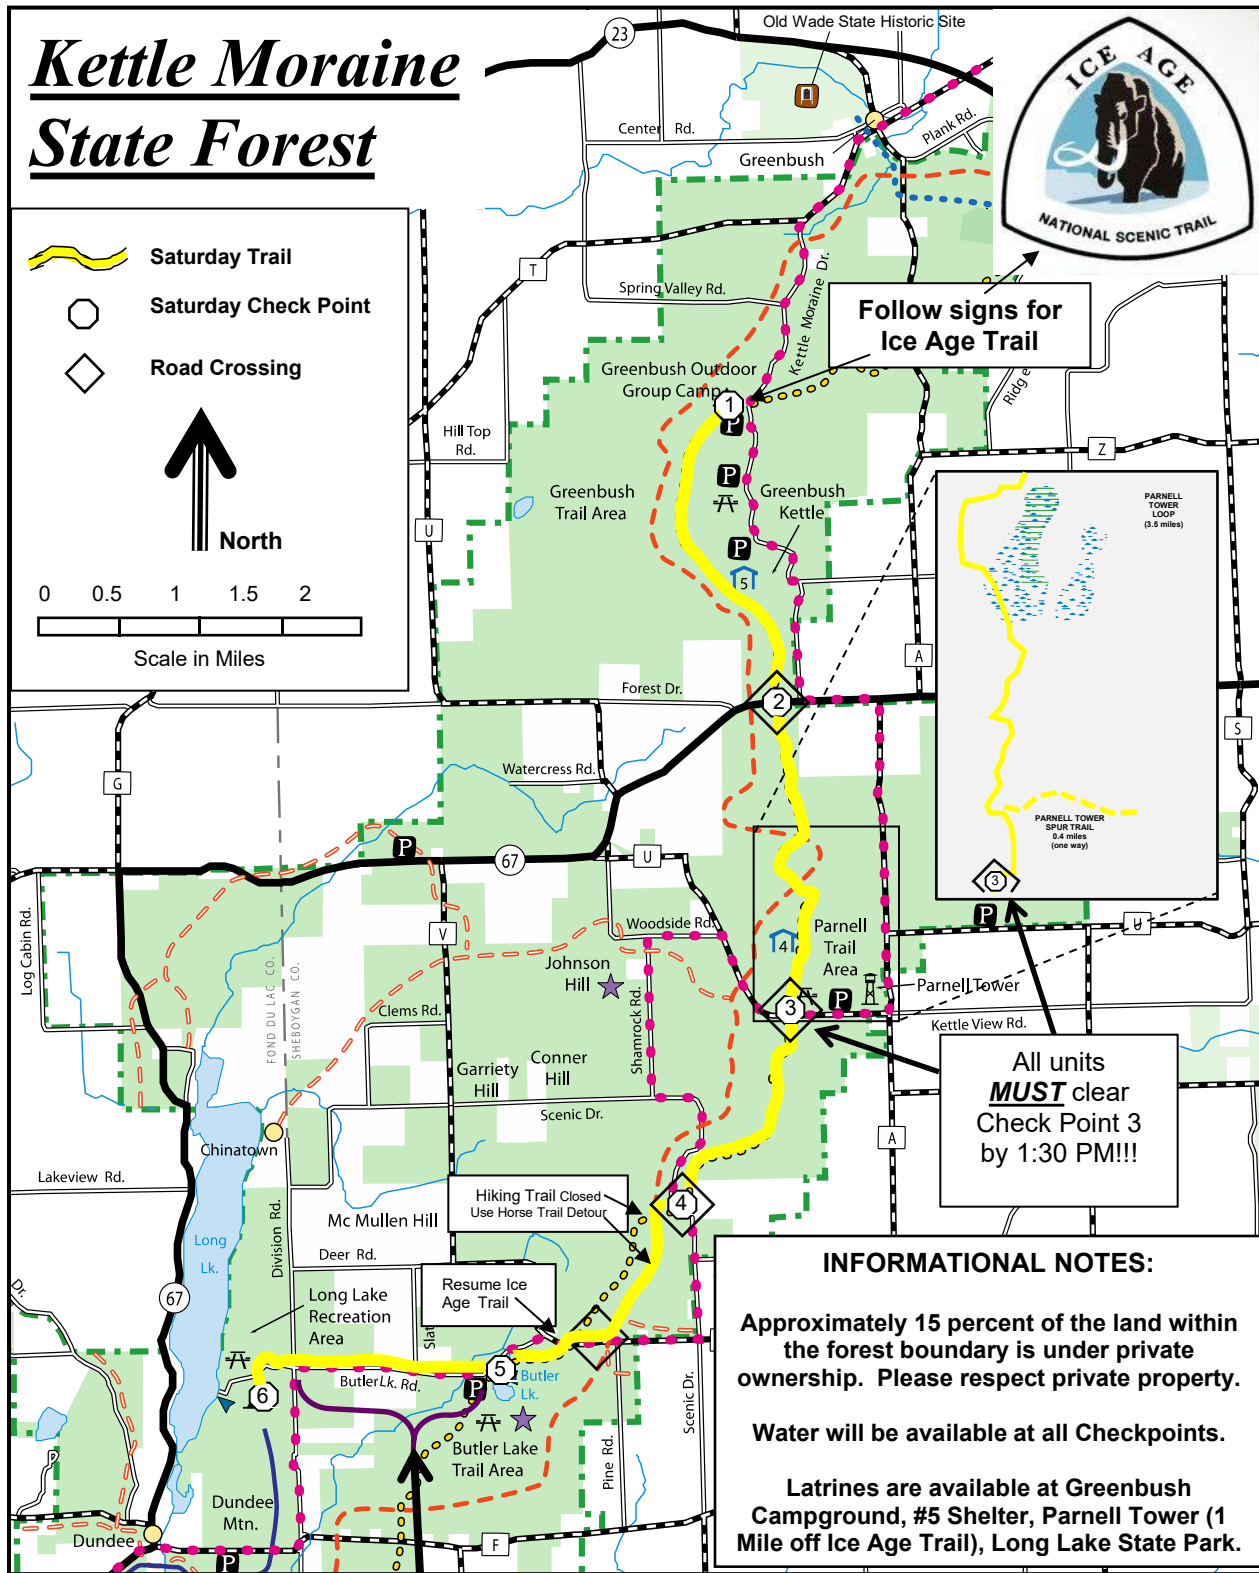

Saturday Trail Map

***Kettle Moraine
State Forest***

Follow Butler Lake Road from Check Point 5 to Long Lake Campground