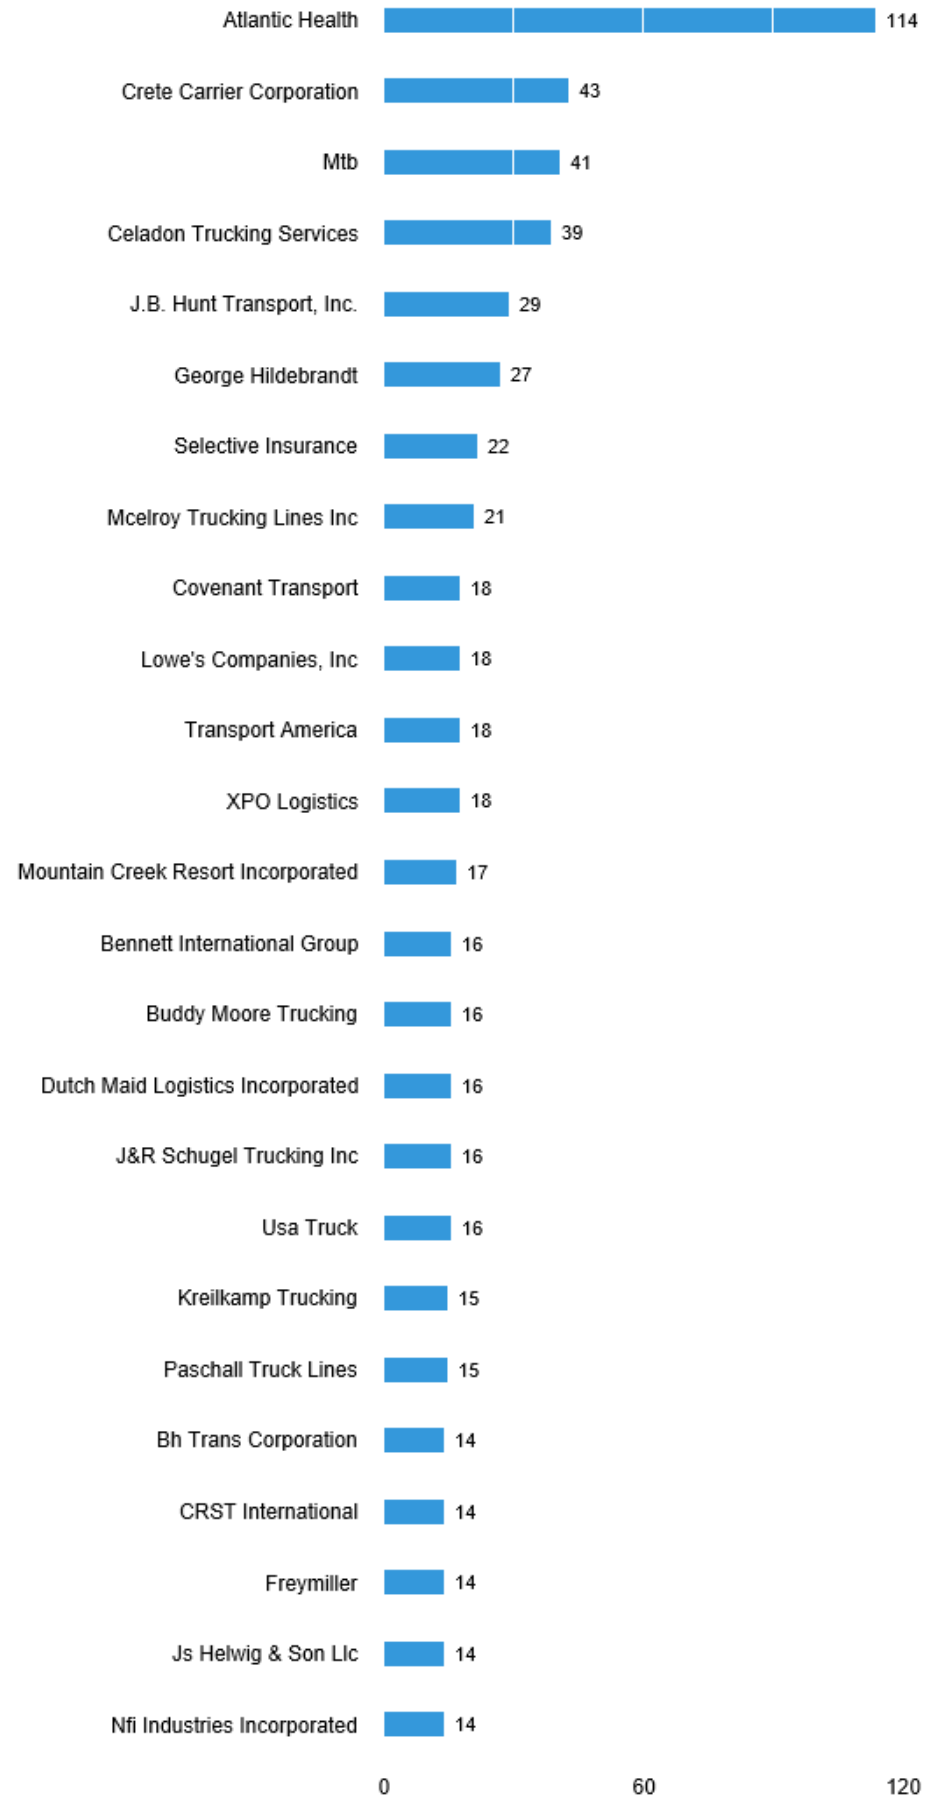

The following employers are hiring for the jobs

Jul. 01, 2019 - Sep. 30, 2019
There are 1,511 postings available with the current filters applied.
There are 152 unspecified or unclassified postings.