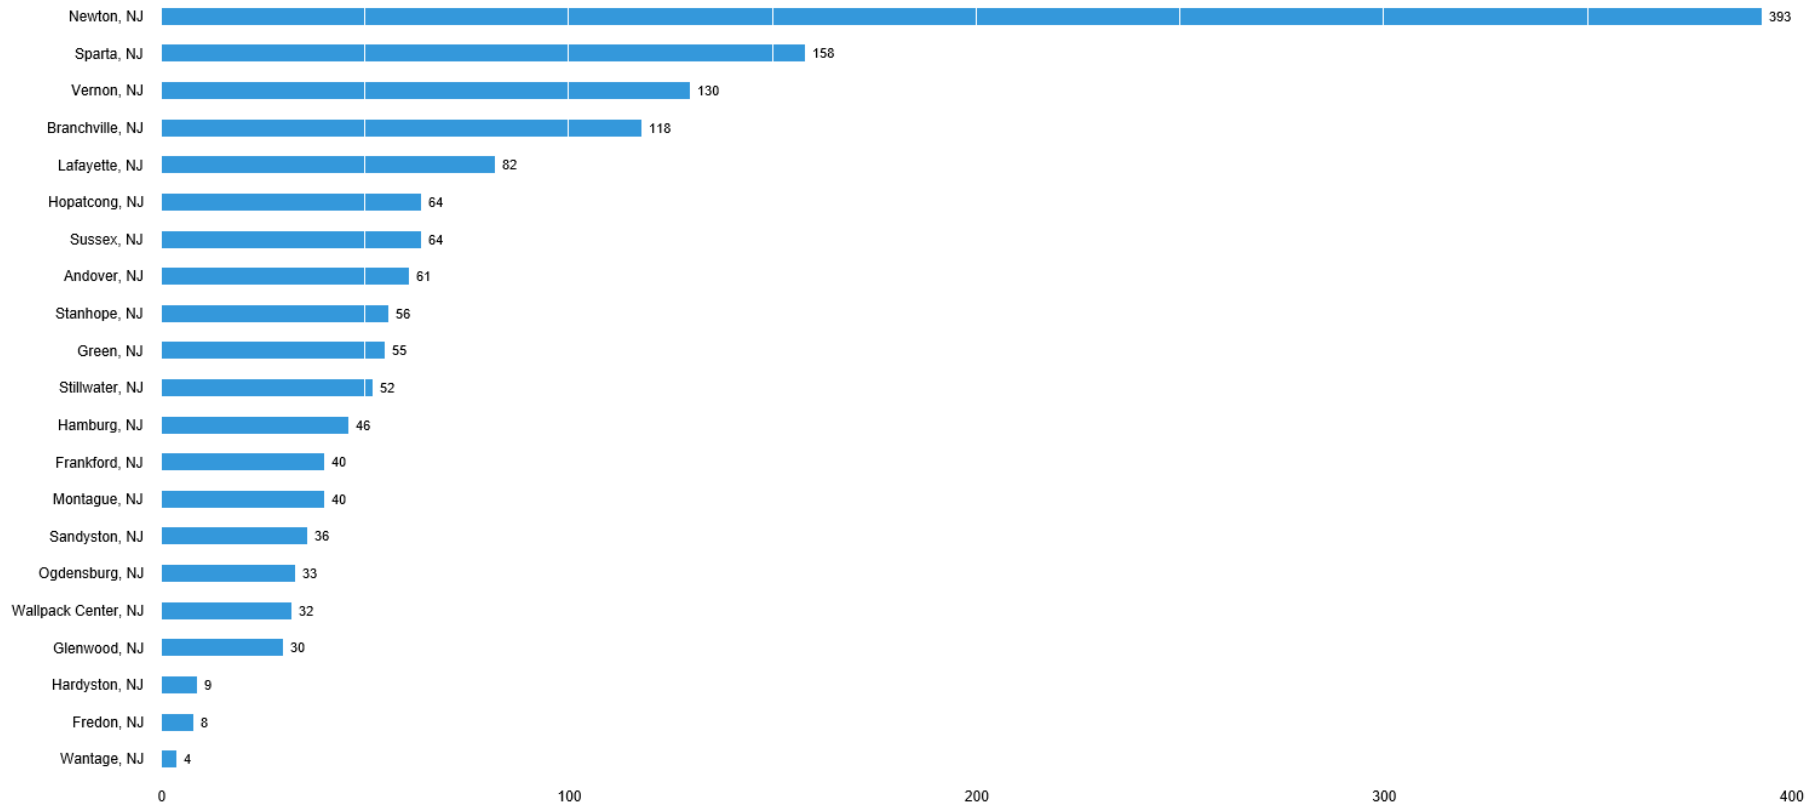

Regional Analysis

There are (1,511 job postings) between (Jul. 01, 2019 - Sep. 30, 2019) in your area for the selected criteria.

Active Selections

Jul. 1, 2019 - Sep. 30, 2019 AND (County : Sussex, NJ)

What is the demand in this location?

The jobs are in the following locations

Unspecified postings: 0