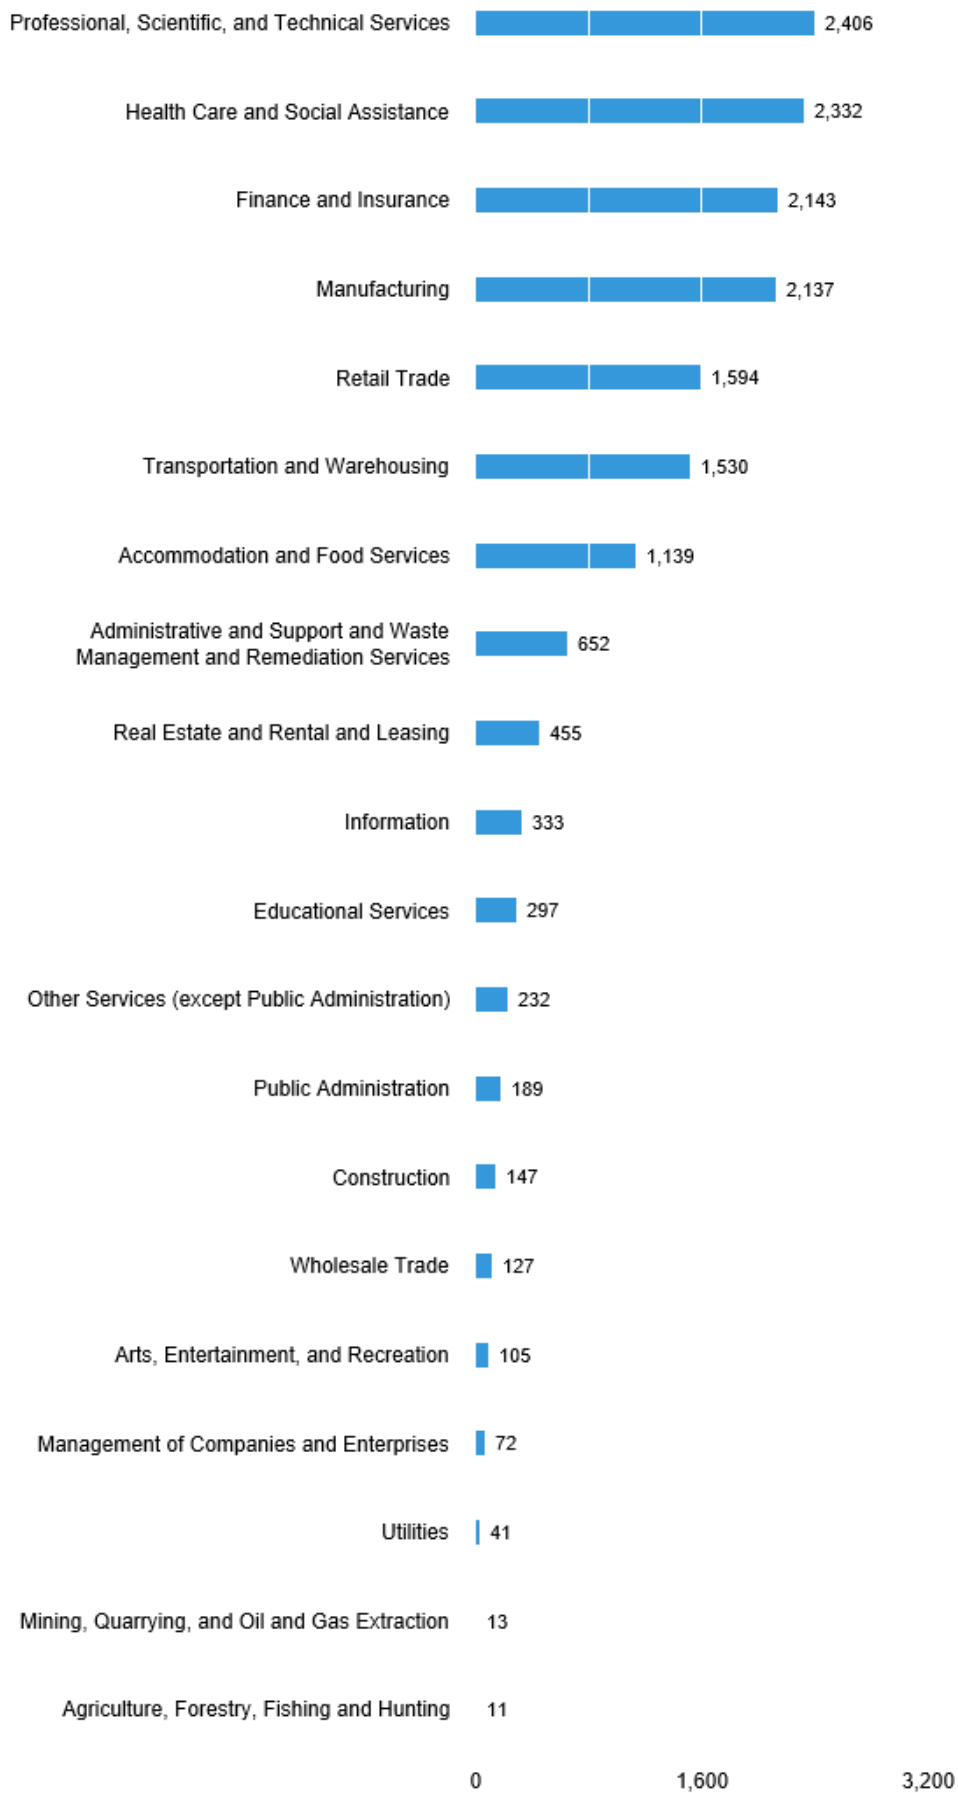

Regional Analysis

There are (21,029 job postings) between (Jul. 01, 2019 - Sep. 30, 2019) in your area for the selected criteria.

Active Selections

Jul. 1, 2019 - Sep. 30, 2019 AND (County : Morris, NJ)

Who is hiring and in what industries?

The jobs are categorized into the following industries

Jul. 01, 2019 - Sep. 30, 2019
There are 21,029 postings available with the current filters applied.
There are 5,074 unspecified or unclassified postings.

Unspecified postings: 5,074

The following employers are hiring for the jobs

Jul. 01, 2019 - Sep. 30, 2019
There are 21,029 postings available with the current filters applied.
There are 4,127 unspecified or unclassified postings.