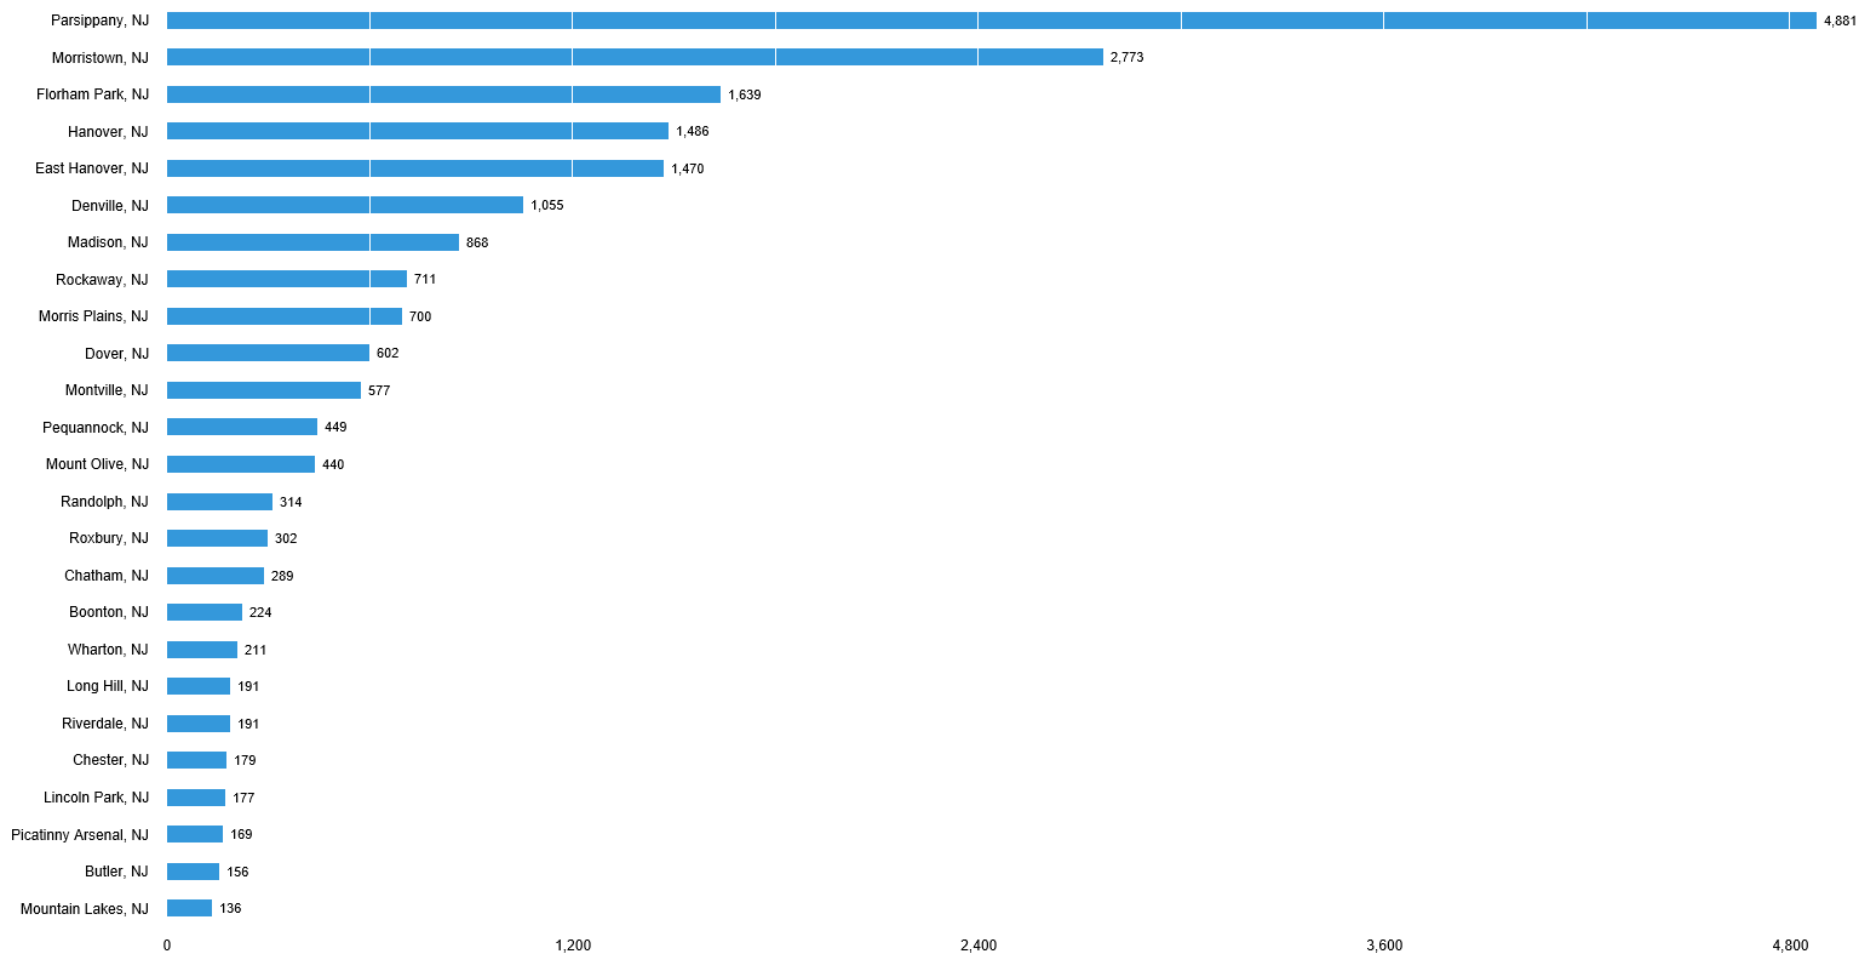

Regional Analysis

There are (21,029 job postings) between (Jul. 01, 2019 - Sep. 30, 2019) in your area for the selected criteria.

Active Selections

Jul. 1, 2019 - Sep. 30, 2019 AND (County : Morris, NJ)

What is the demand in this location?

The jobs are in the following locations

Unspecified postings: 0