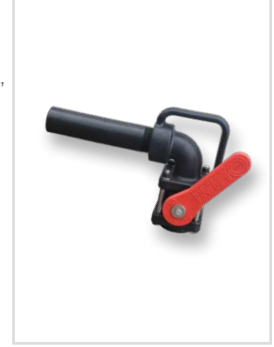

PERFORMANCE ACCESSORIES

7570-1245
MICRO MATIC RSV-
RPV DOWNTUBE
330 IBC ANGLED

M860154
50' X 1/2" HOSE
REEL WITH HOSE
FOR LUBE/OIL

VA200-150
PLASTIC
DRUMMING
NOZZLE 1 1/2" X 1 1/2"

US816658006
NOZZLE
ACTIVATION
SWITCH

25250-1-3
1" DEF SOLENOID
VALVE

25200-3/4-3
3/4" DEF SOLENOID
VALVE

ZW400
1 1/2" DIESEL
SOLENOID VALVE

SS01MM
DEF AUTO MISFILL
NOZZLE AND
COUPLING

MRS91322
CONTACTOR RELAY

114D
ALUMINUM
DRUMMING
NOZZLE WITH
SWIVEL

USL15517010
DEF GRAVITY KIT

F1645800
1" BSP X 1" NPT
ADAPTER

D-FILTER
FILTER ADAPTER
COMPONENTS
FOR HORNET W85
DIESEL PUMP

US233400200
KEY FOB