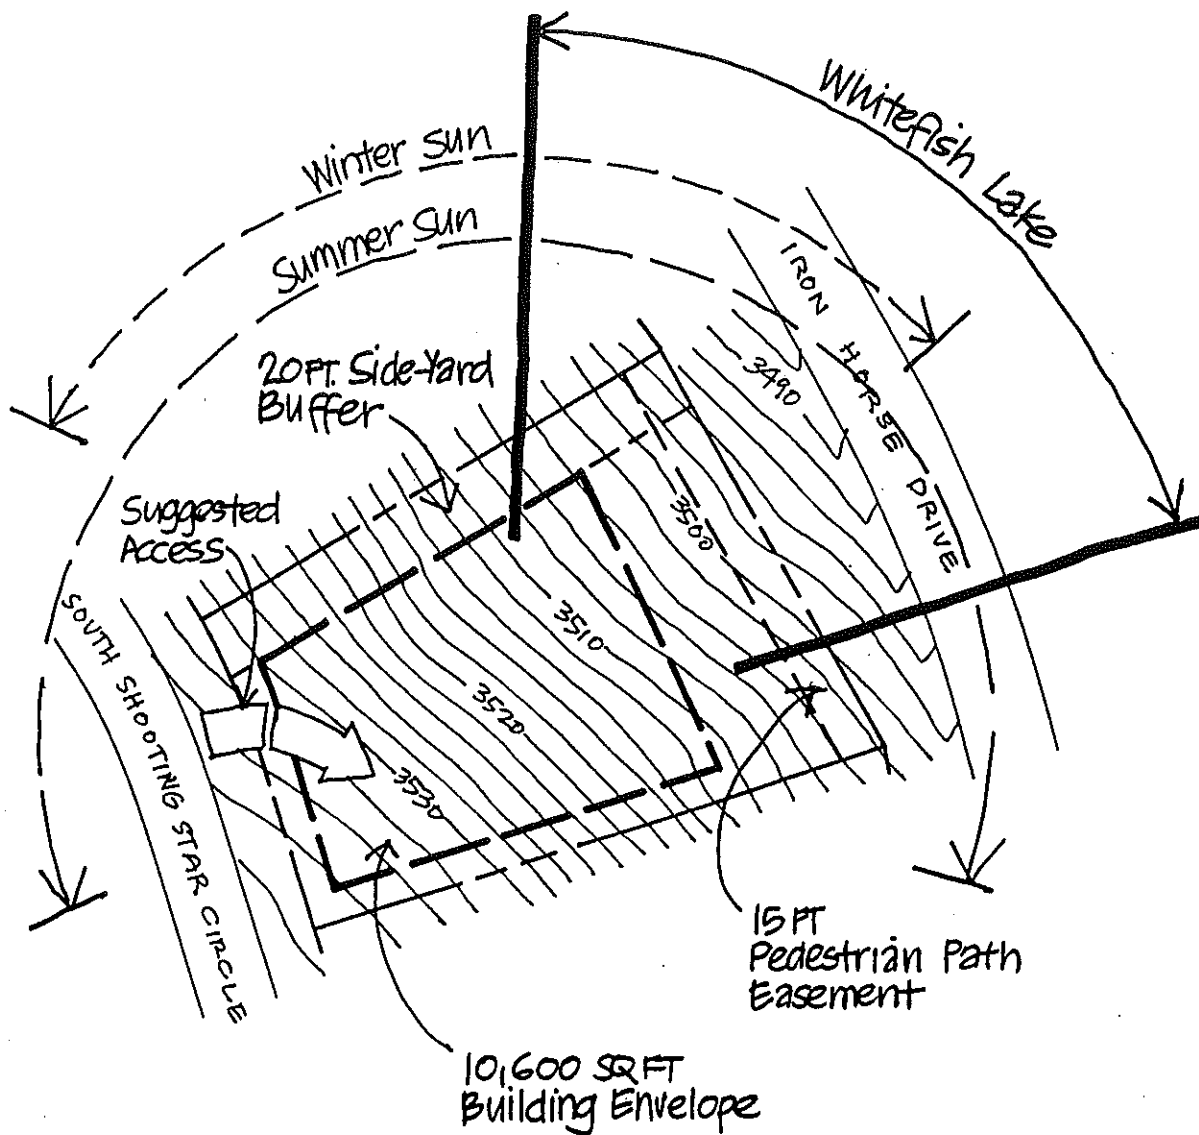

IRON HORSE

LOT 80

Lot Size: .50 ACRES