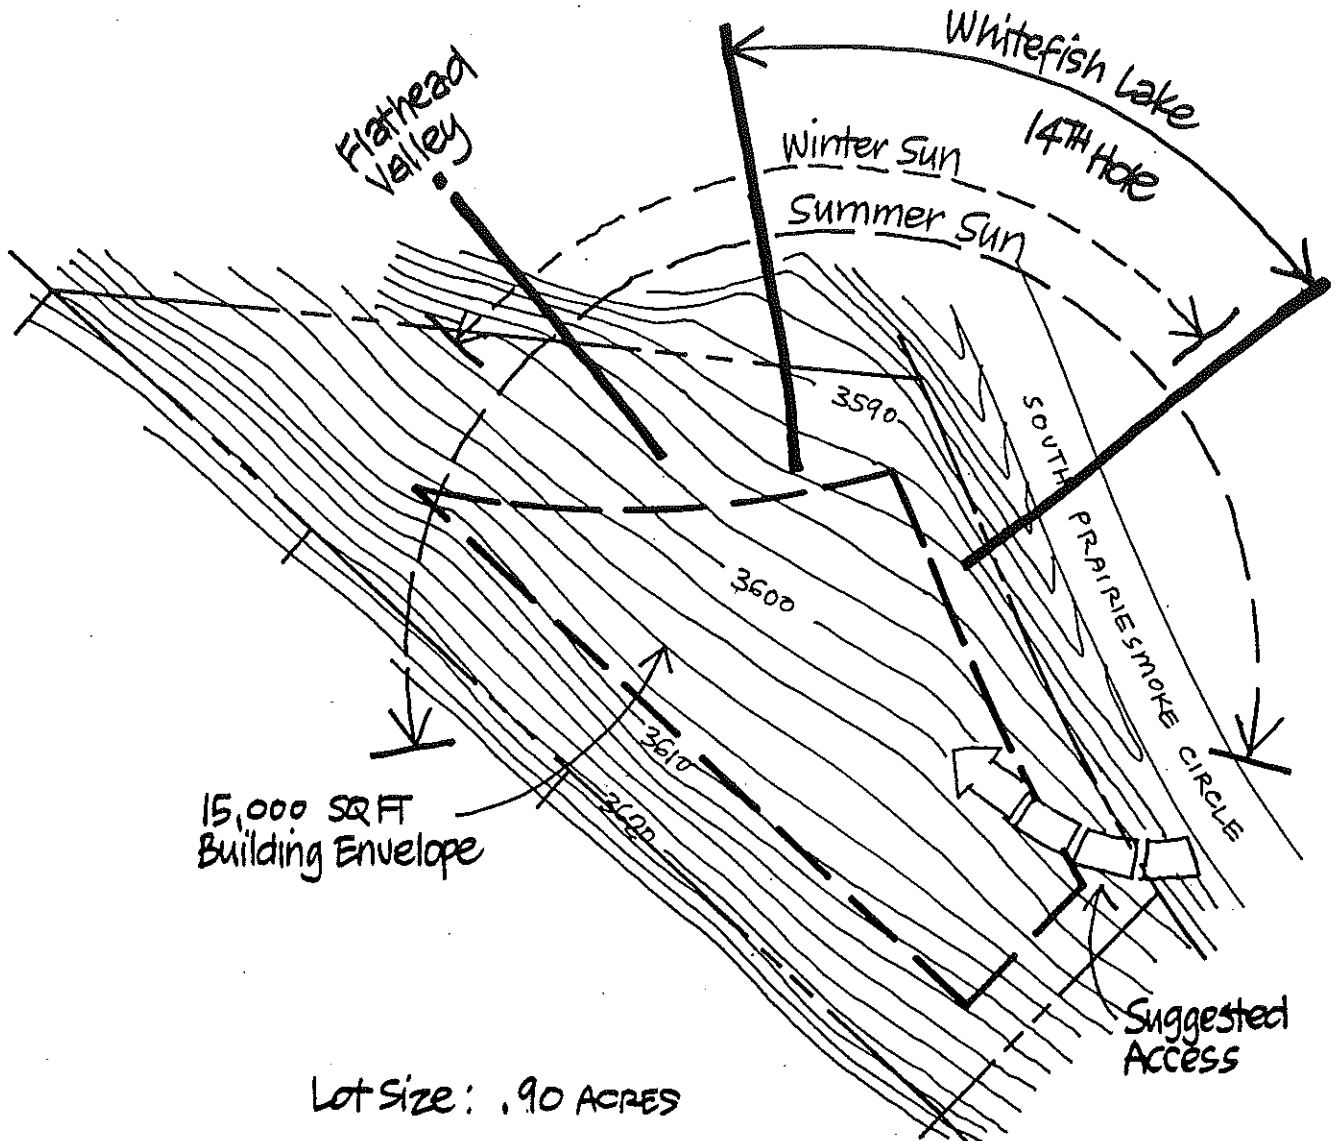

# IRON HORSE

LOT 41

15,000 SQ FT  
Building Envelope

Lot Size: .90 ACRES

Suggested  
Access