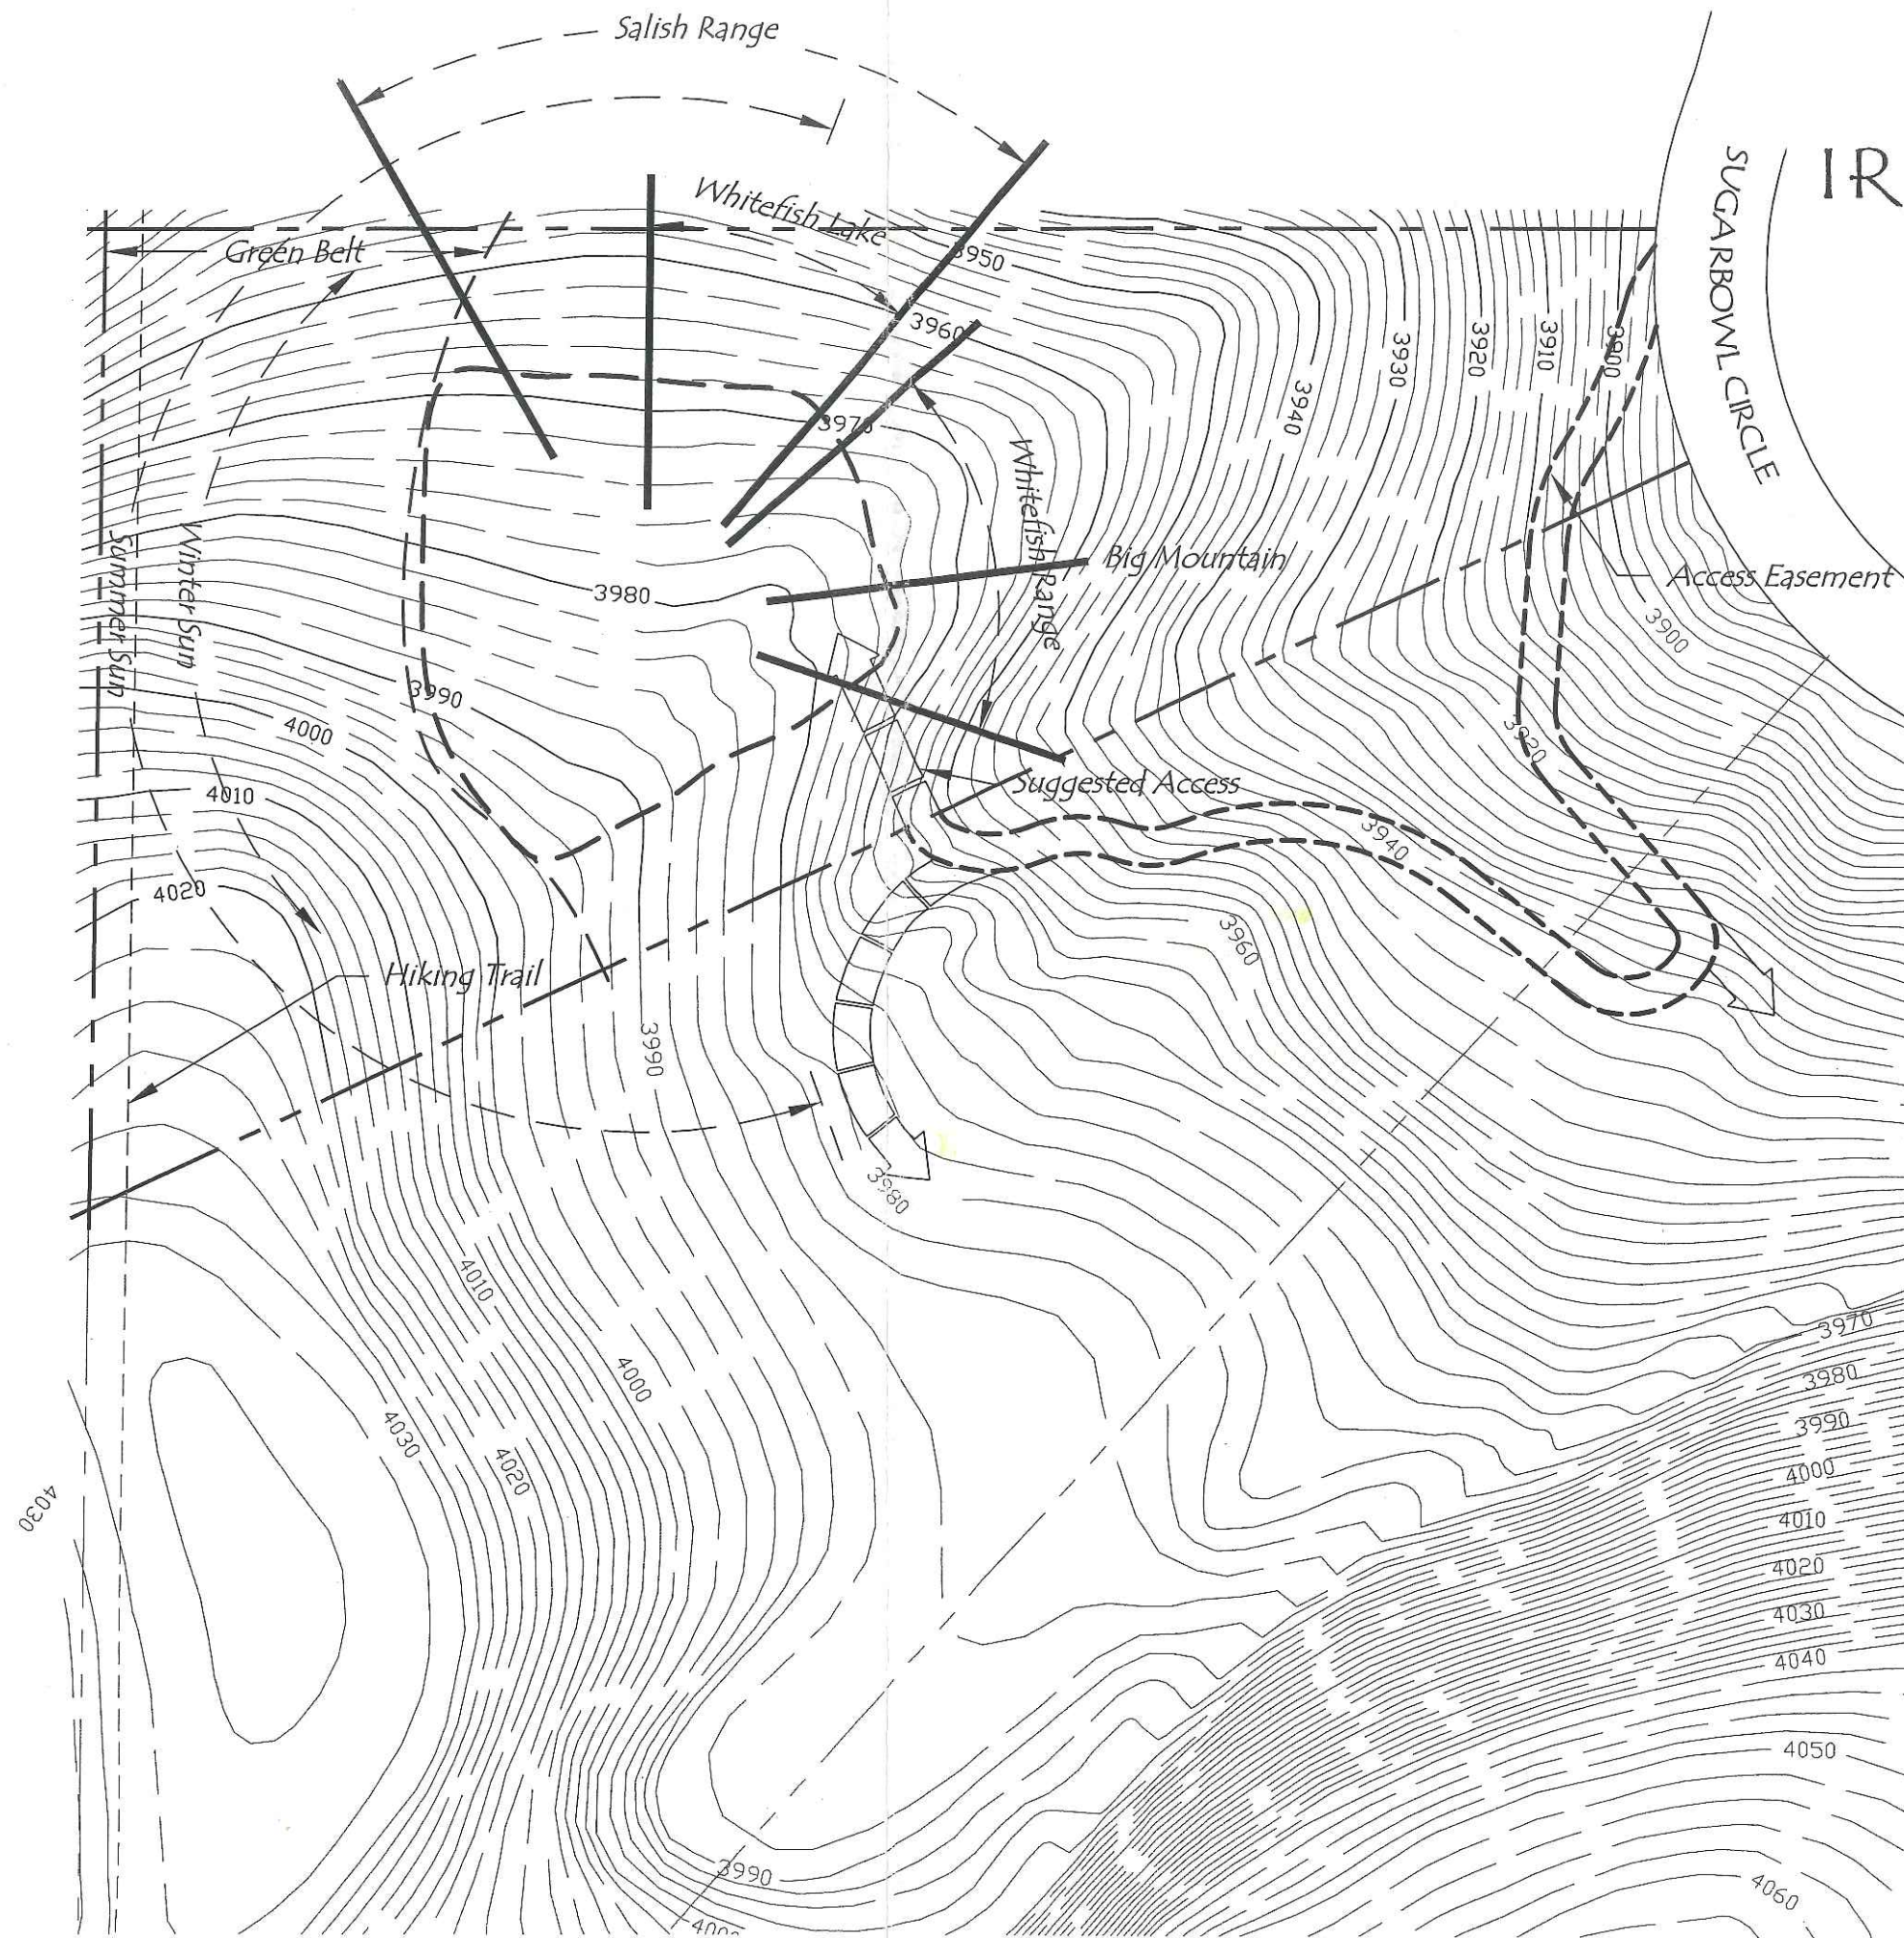

# IRON HORSE

LOT 218

LOT SIZE= 6.34 ACRES  
50,563 SQ. FT.  
BUILDING ENVELOPE