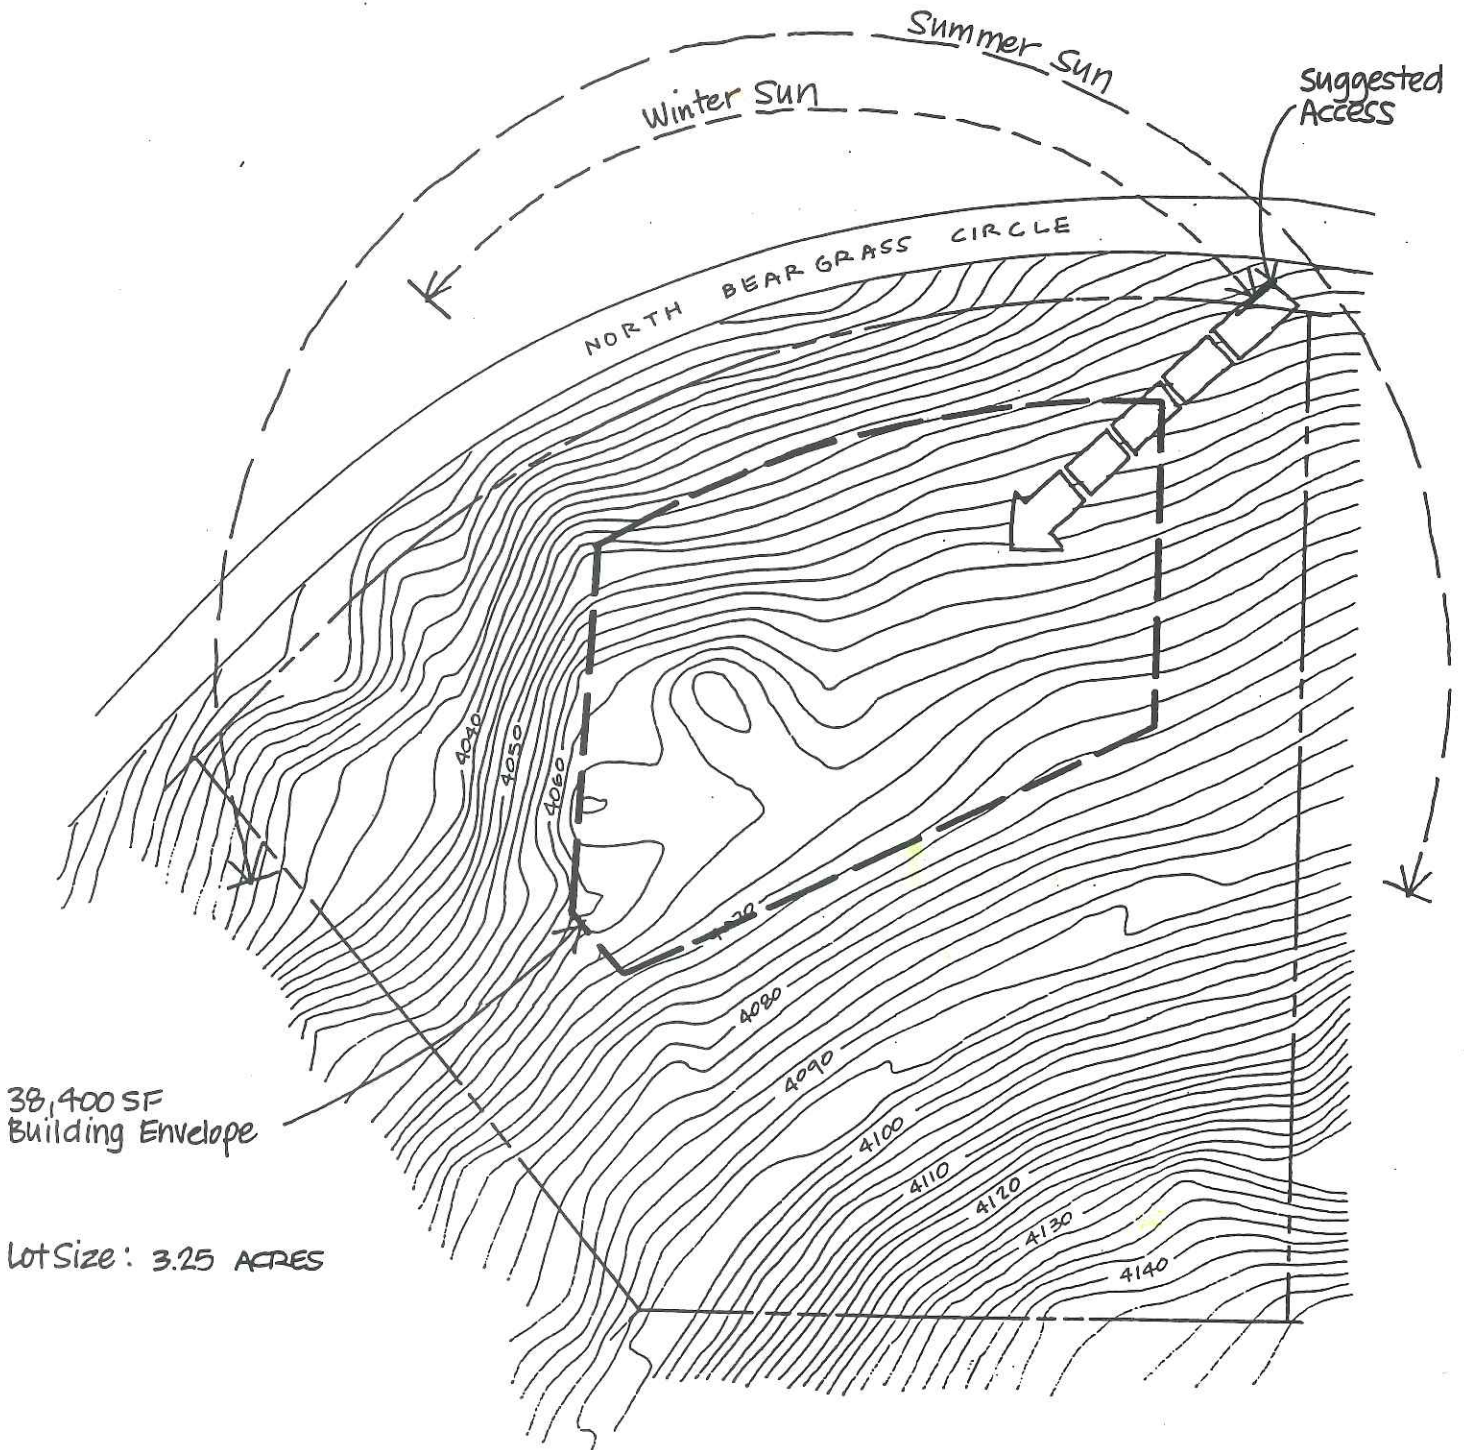

IRON HORSE

LOT 202

38,400 SF
Building Envelope

Lot Size: 3.25 ACRES