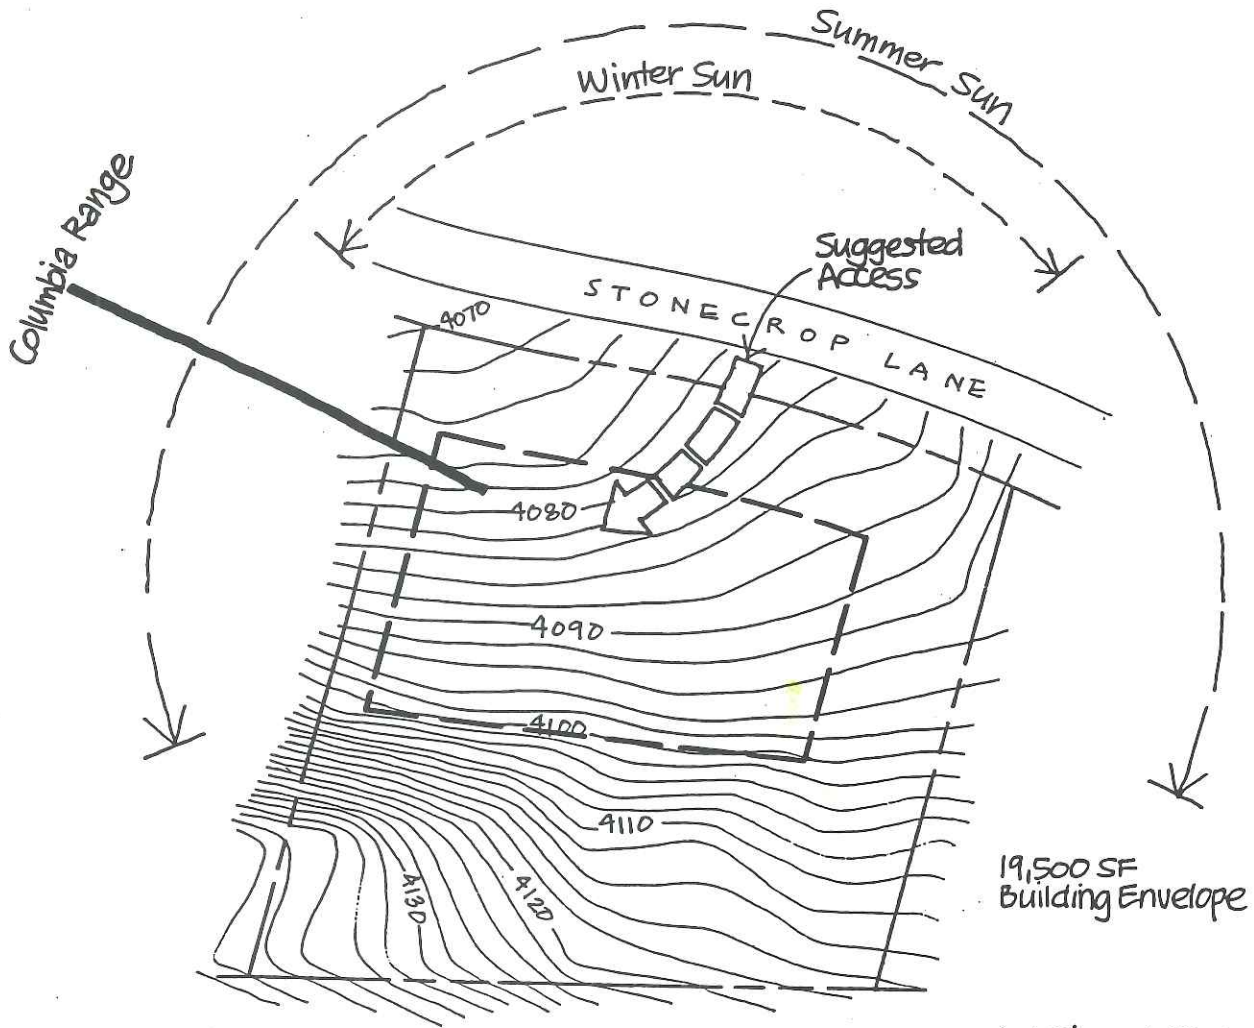

IRON HORSE

LOT 199

19,500 SF
Building Envelope

Lot Size: 1.43 ACRES