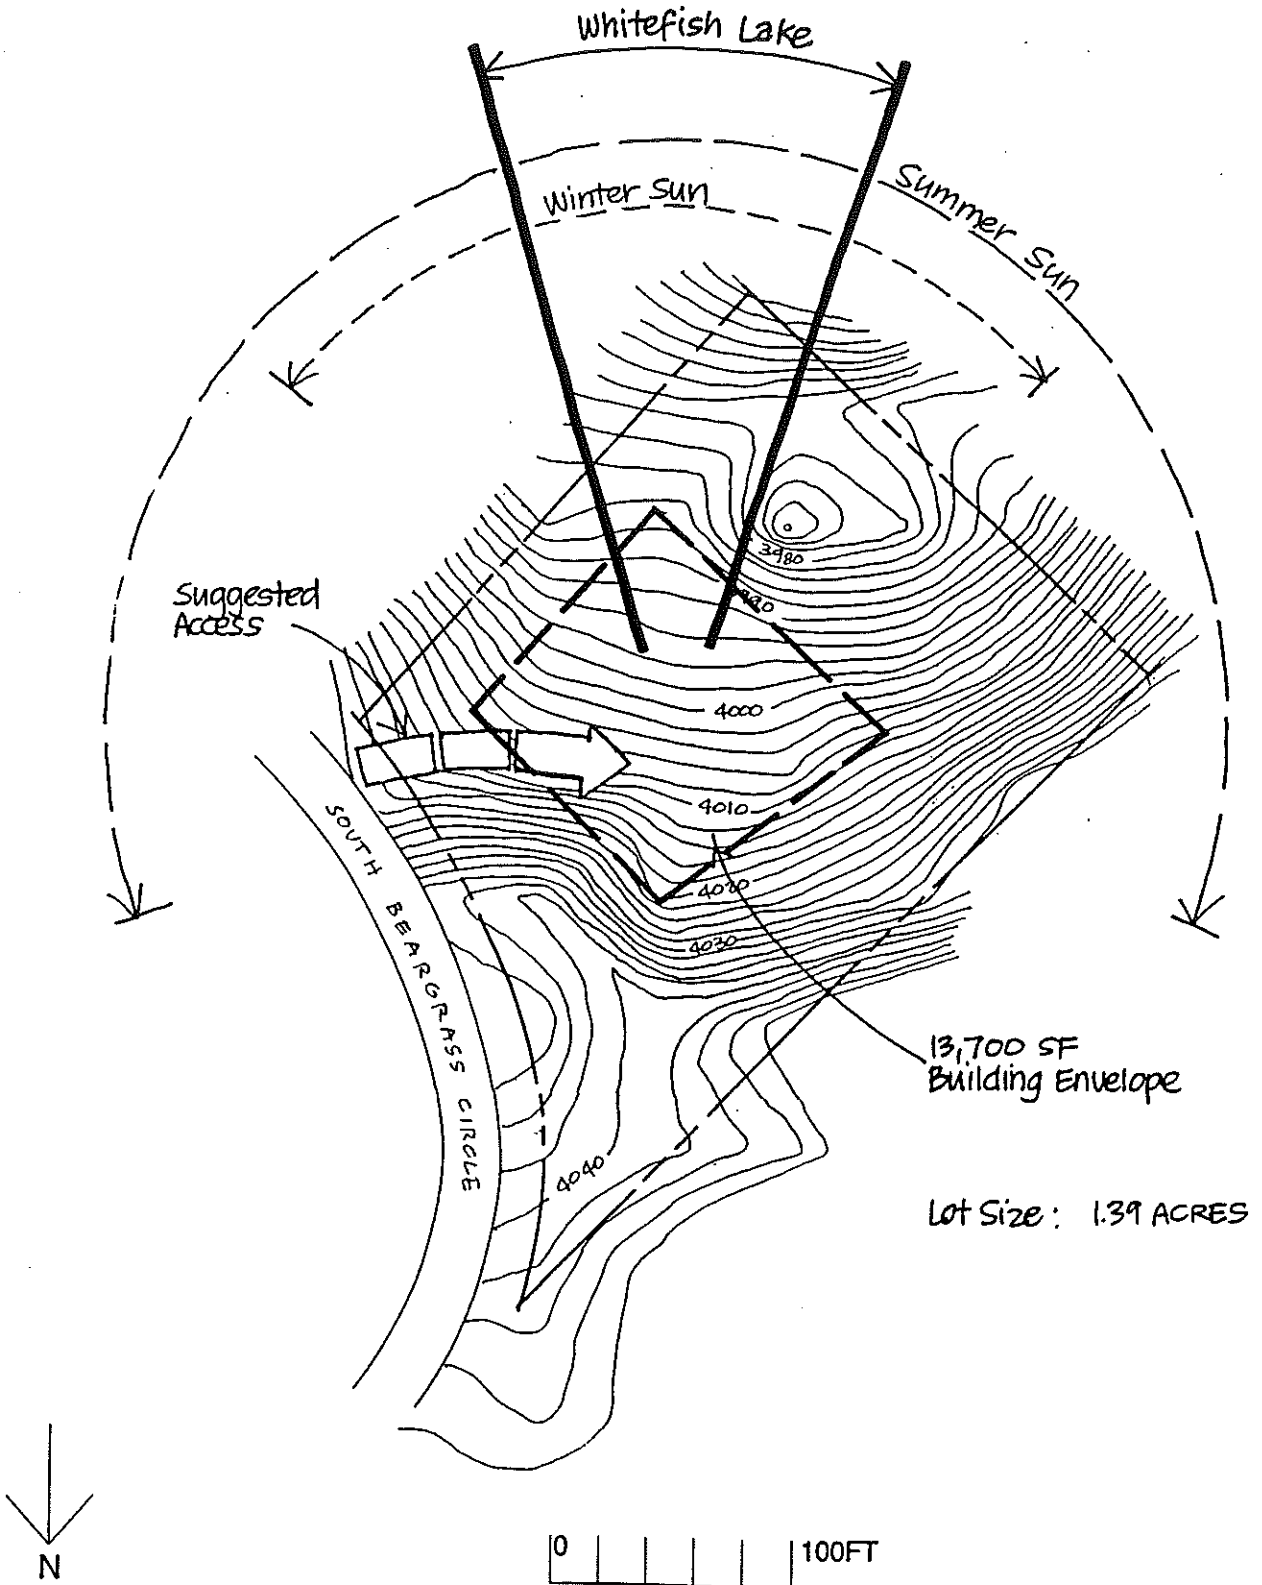

IRON HORSE

LOT 176

13,700 SF
Building Envelope

Lot Size: 1.39 ACRES