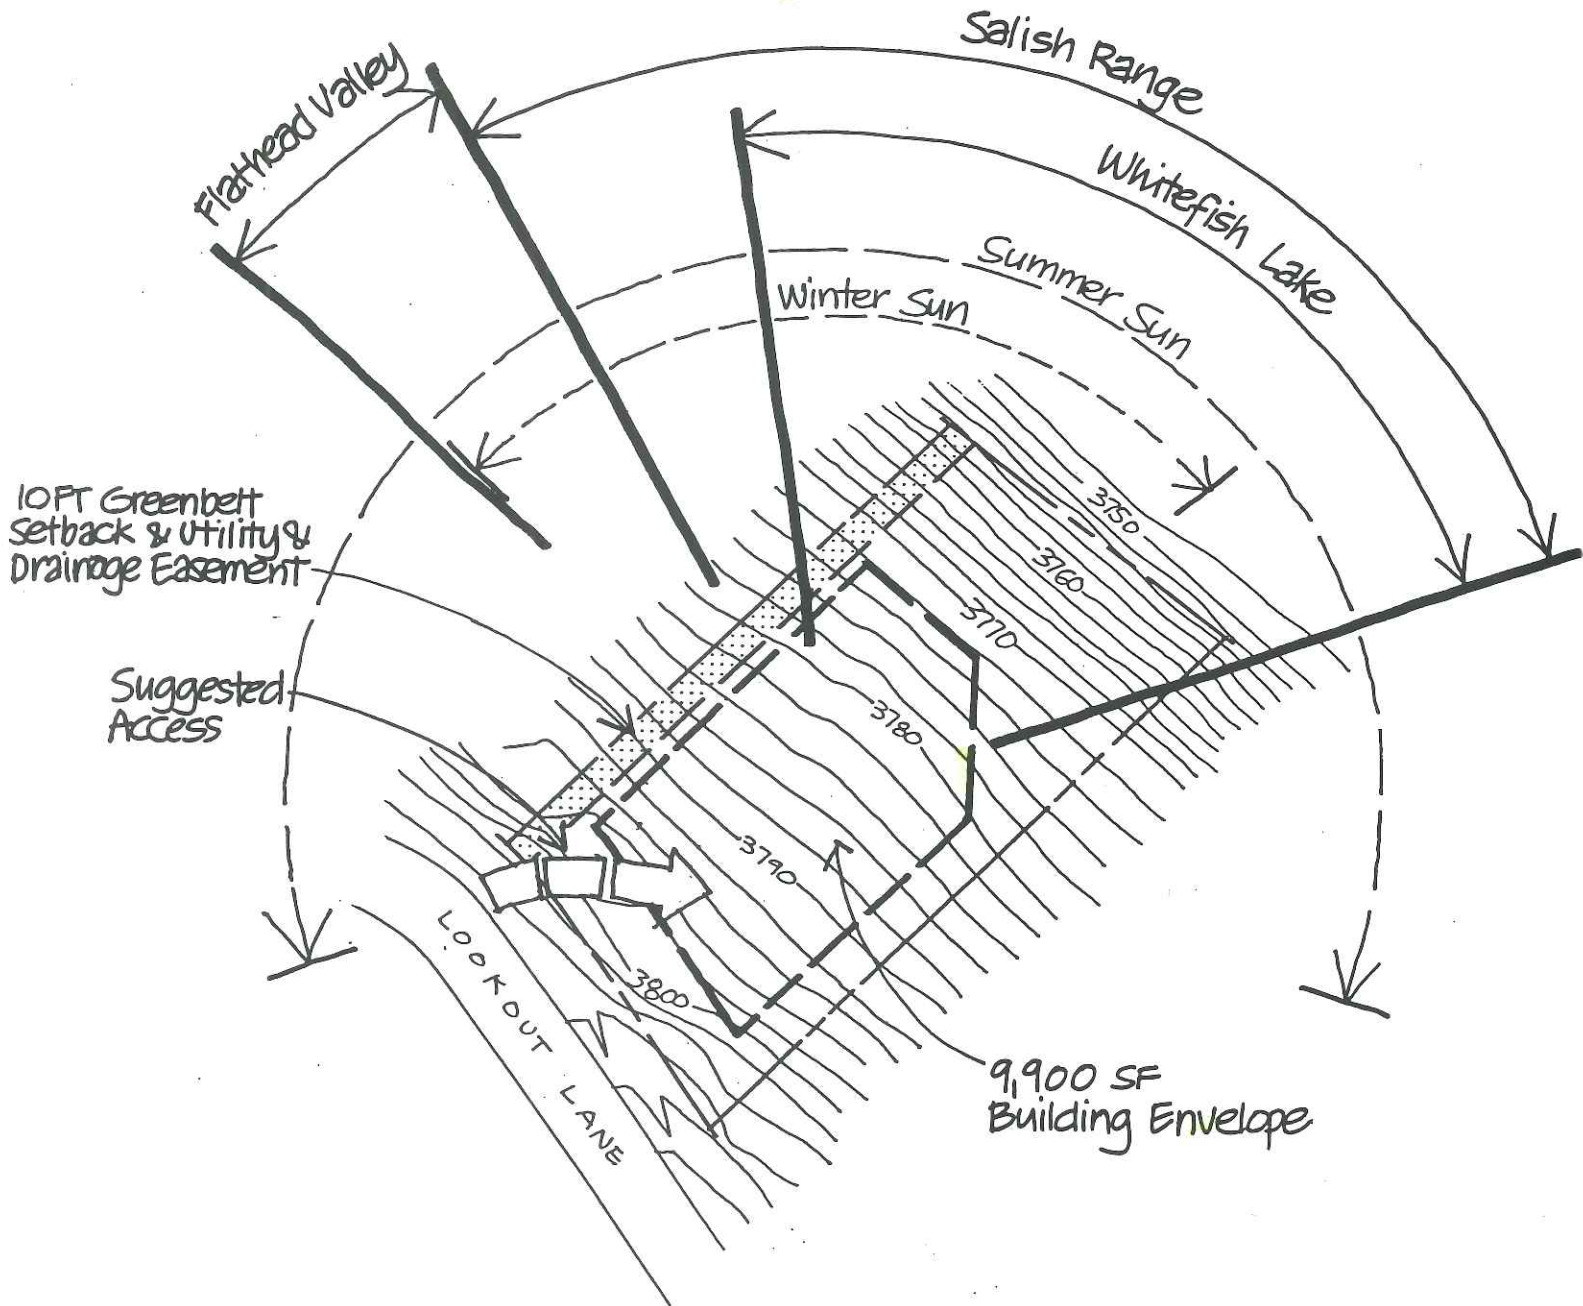

IRON HORSE

LOT 152

9,900 SF Building Envelope

Lot Size : .53 ACRES