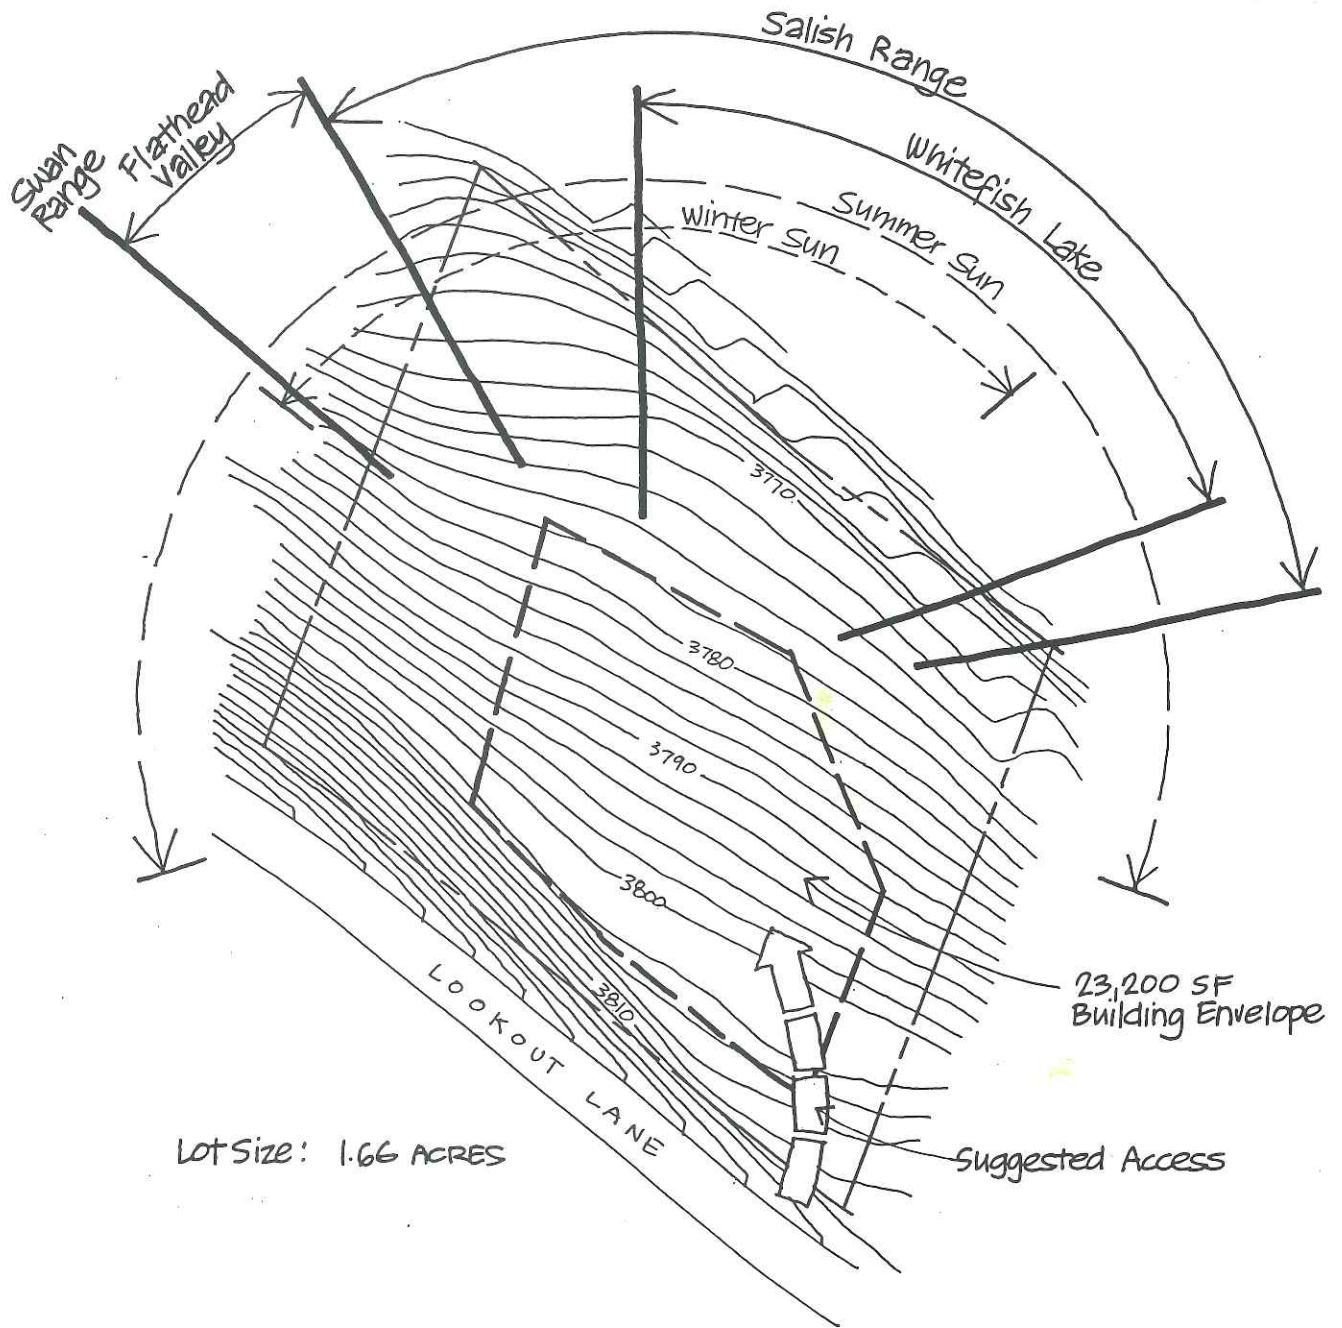

IRON HORSE

LOT 149

Lot Size: 1.66 ACRES

23,200 SF Building Envelope

Suggested Access