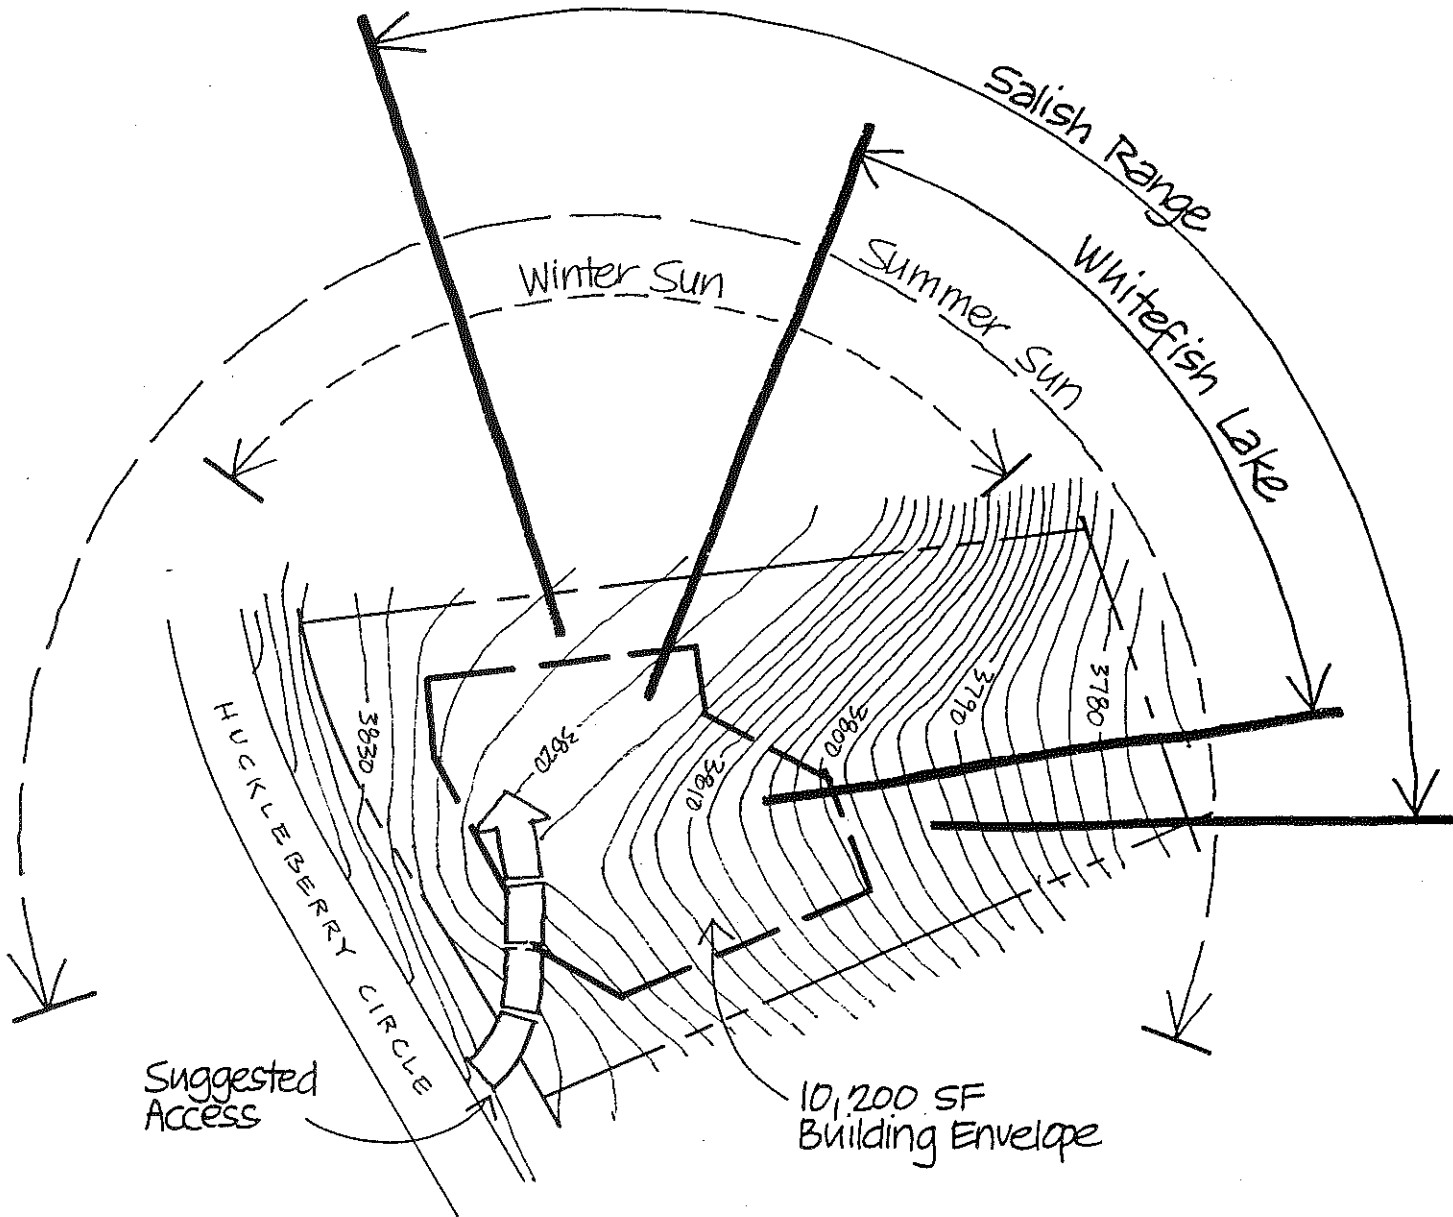

# IRON HORSE

LOT 136

Lot Size: .73 ACRES