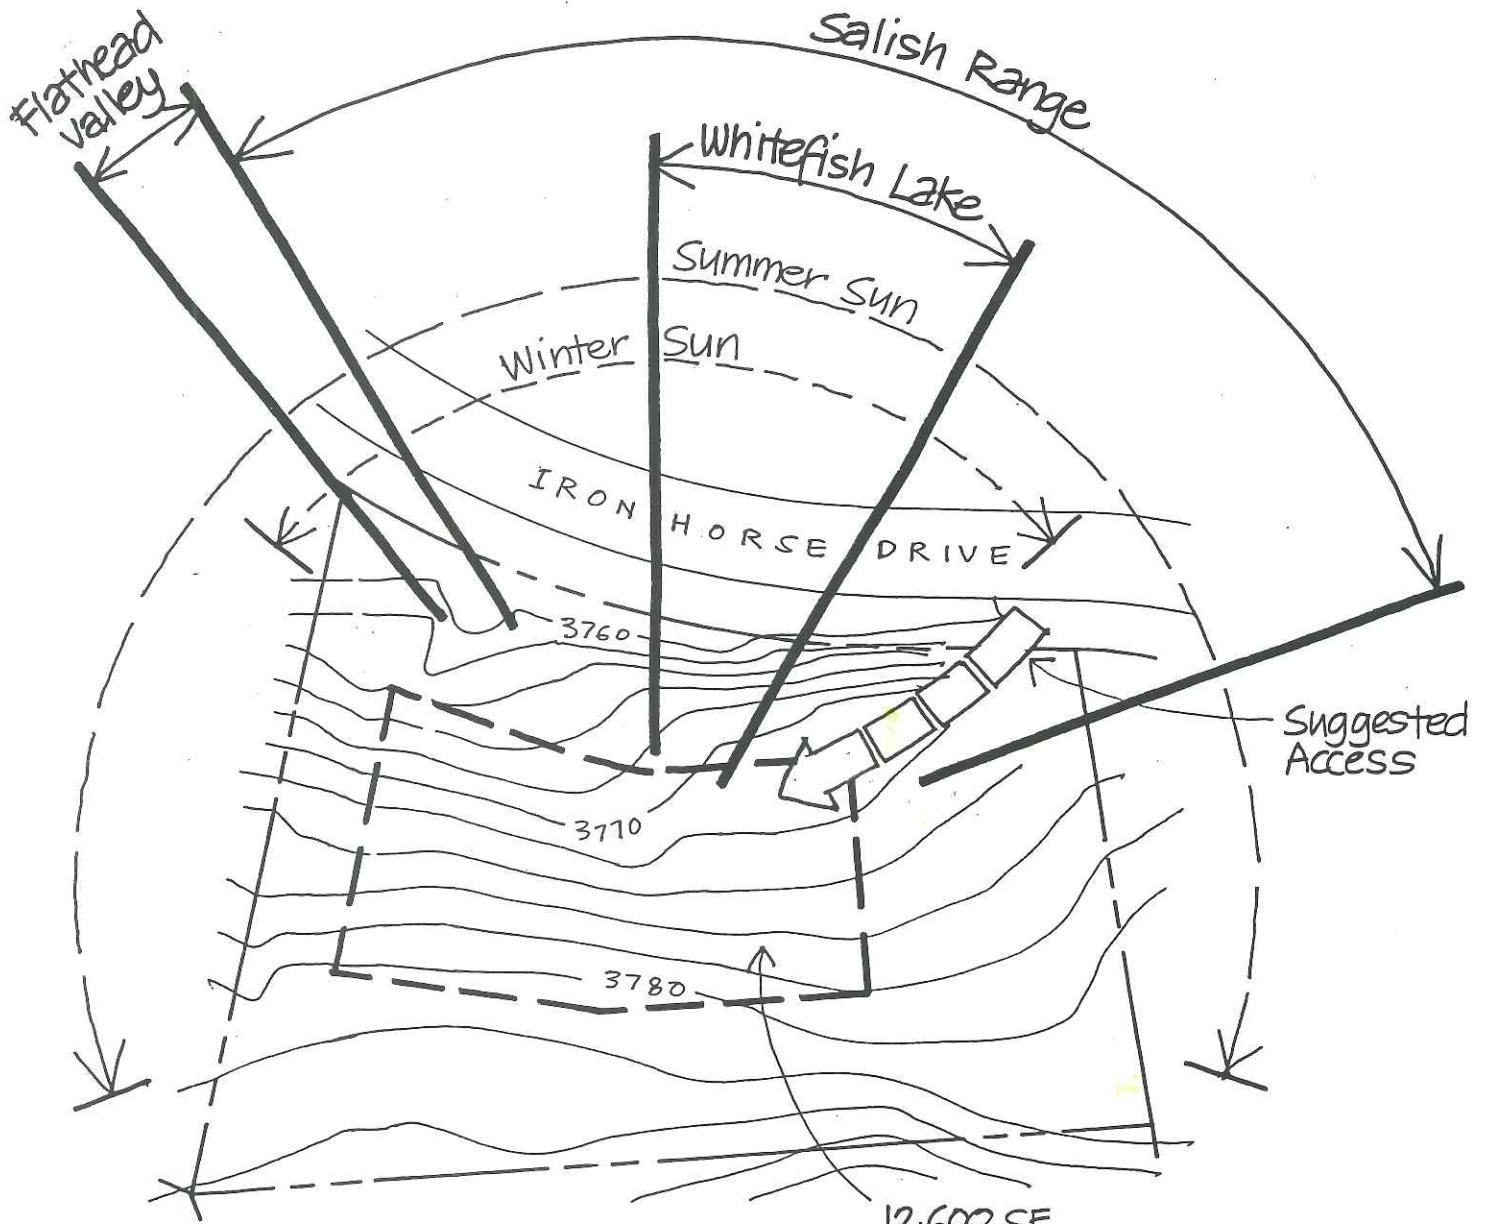

# IRON HORSE

LOT 125

12,600 SF  
Building Envelope

Lot Size: 1.11 ACRES