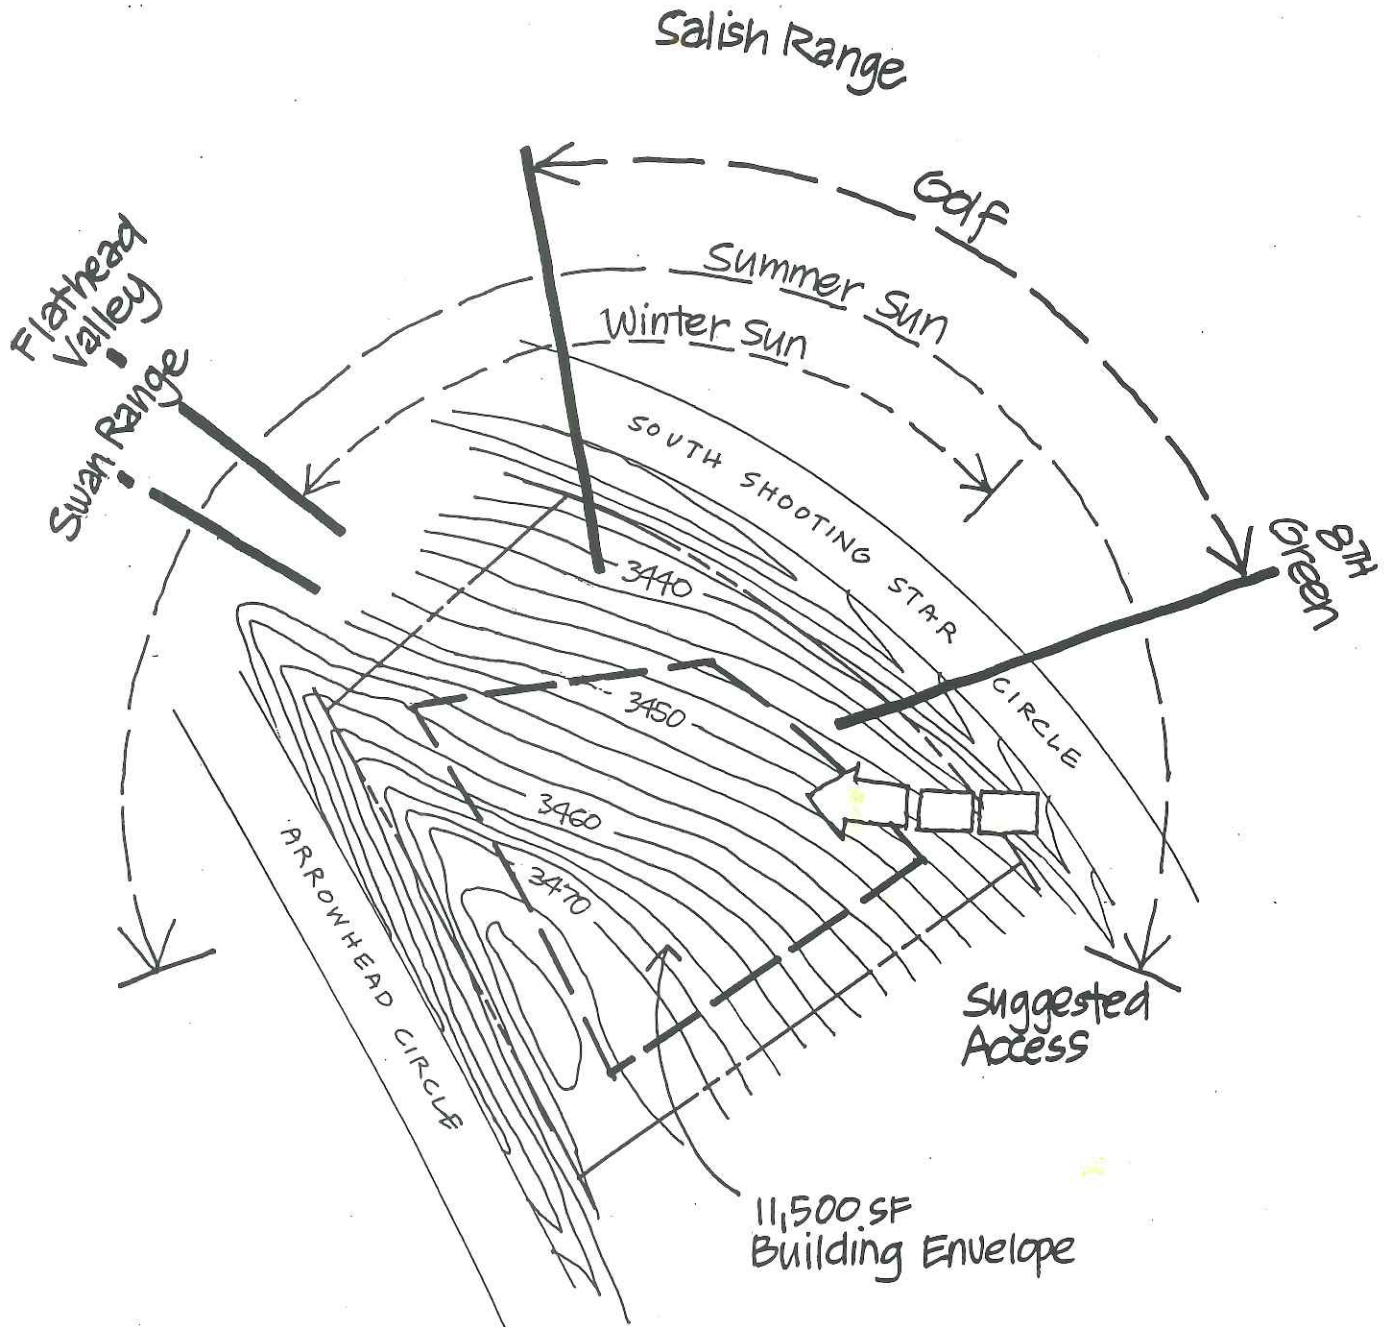

# IRON HORSE

LOT 100

Lot Size: .58 ACRES