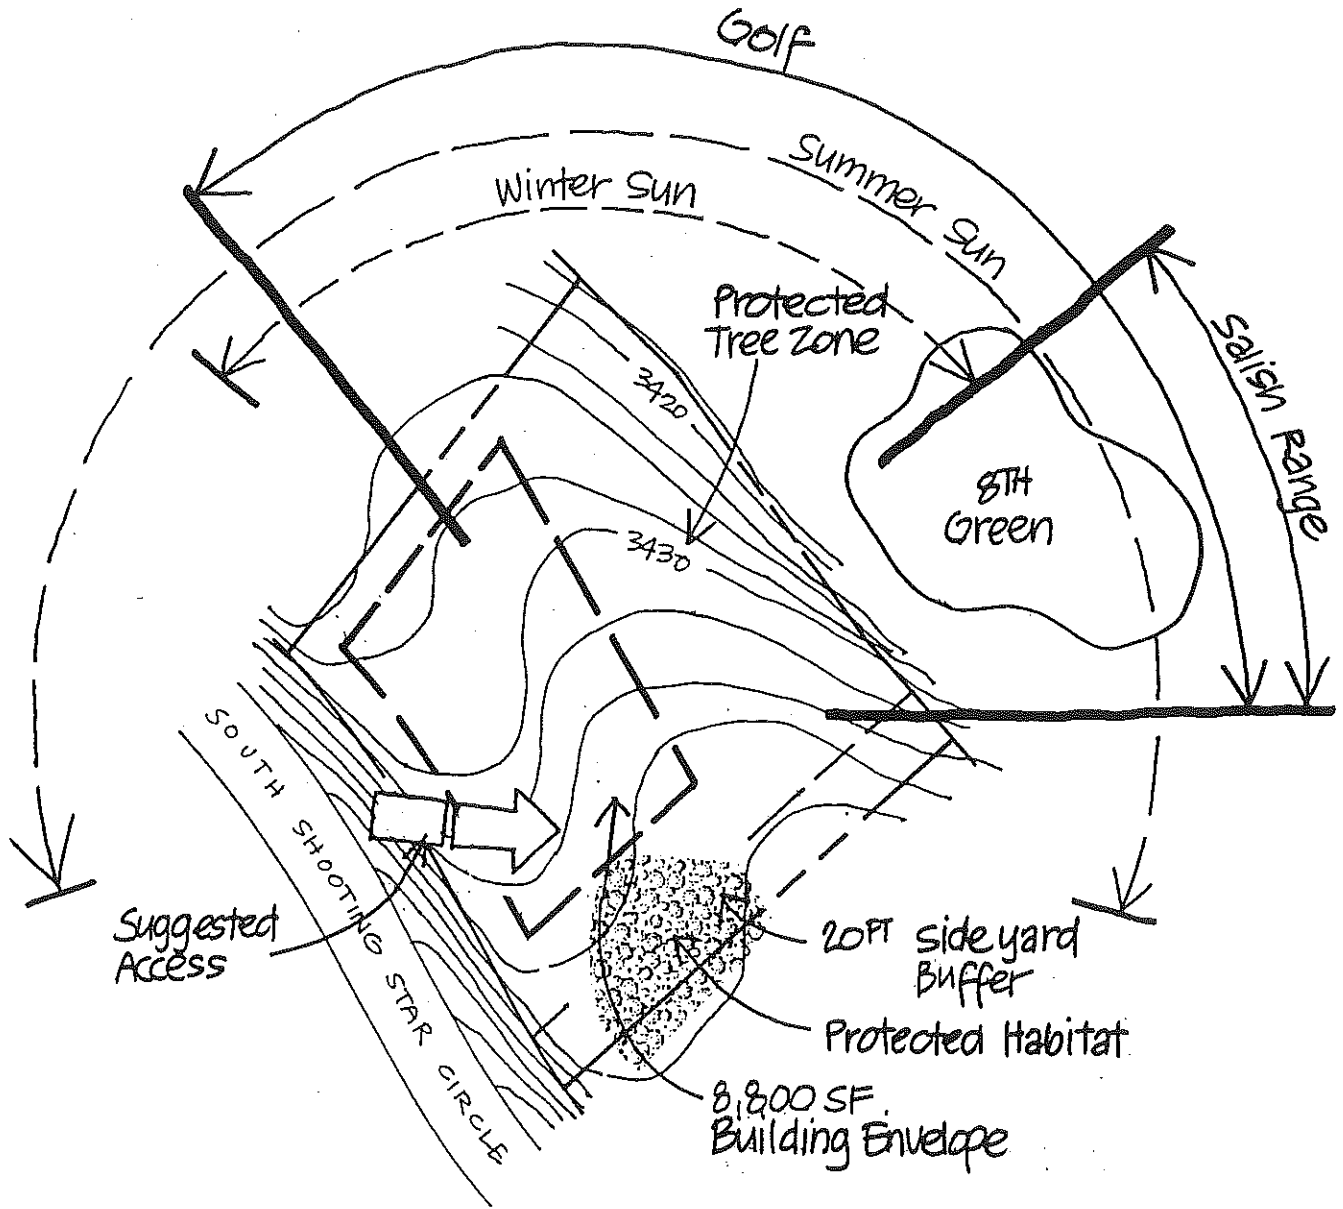

# IRON HORSE

LOT 95

Lot Size: .64 ACRES