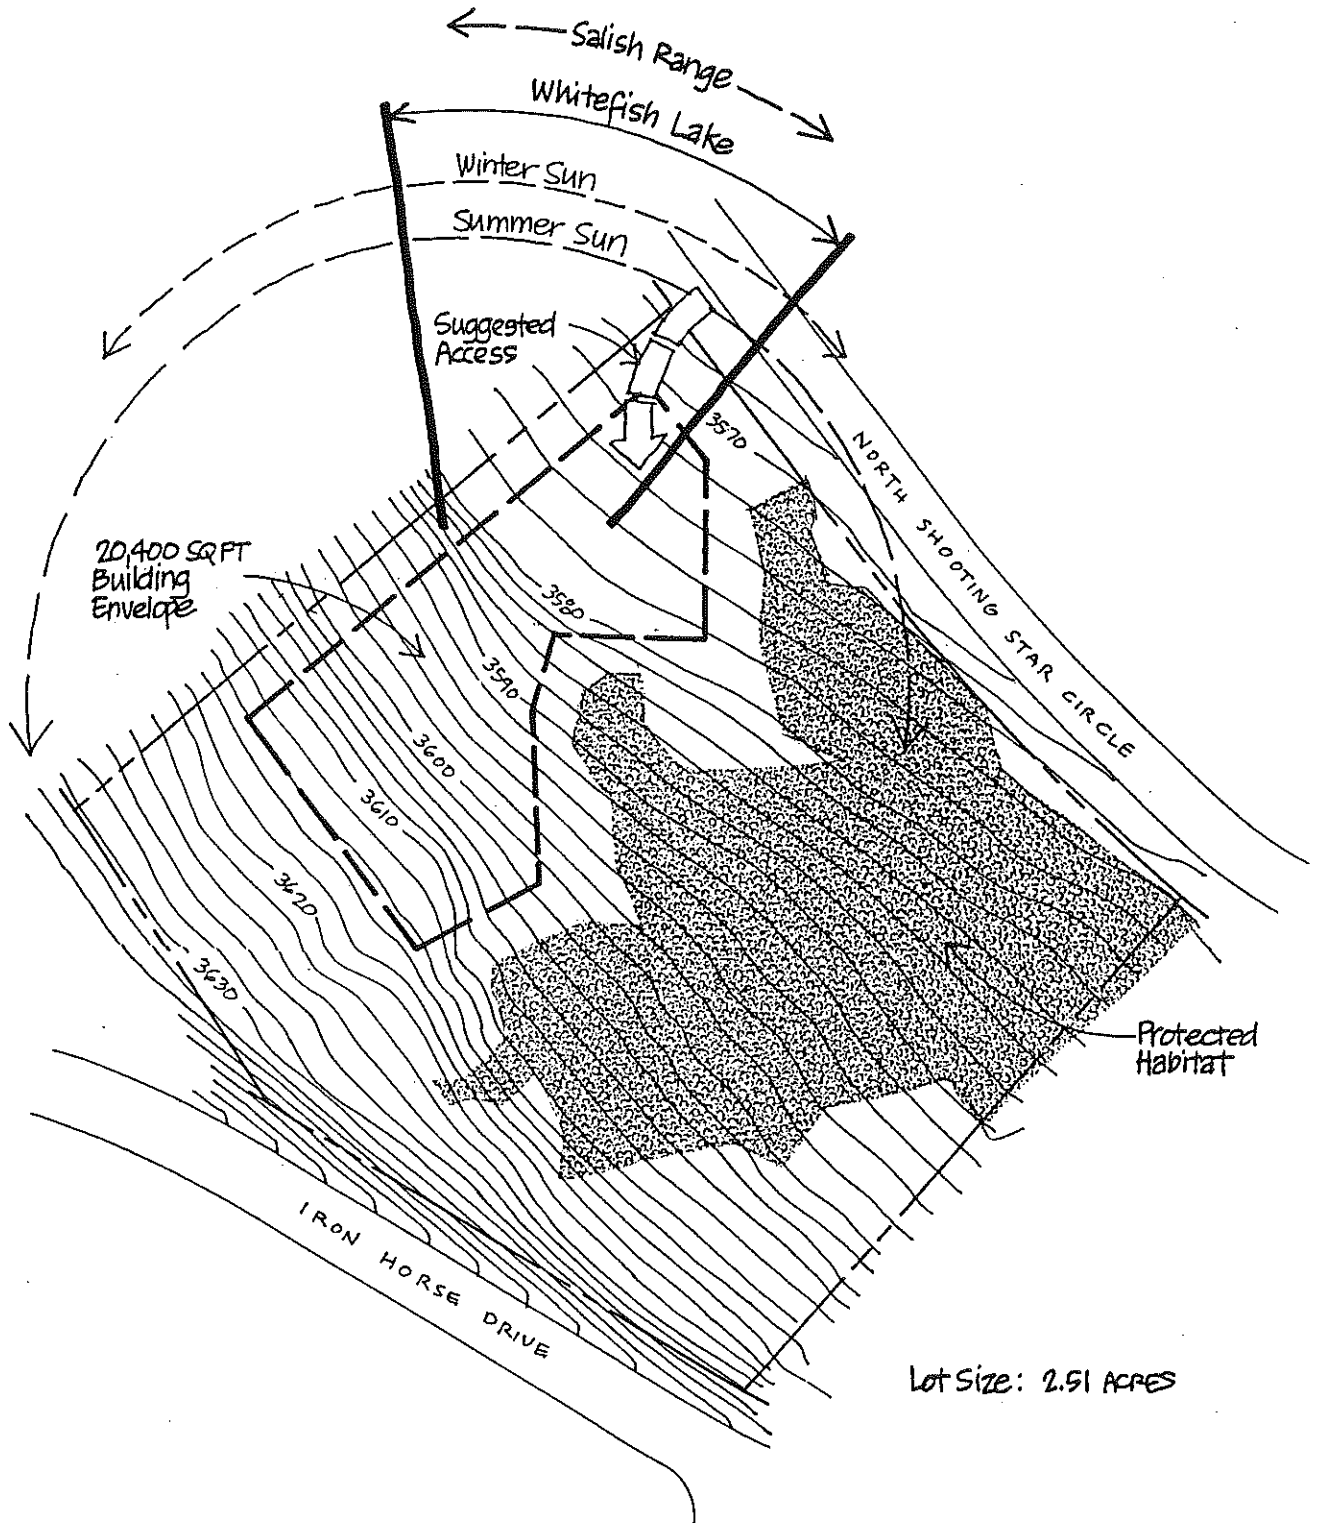

IRON HORSE

LOT 66

Lot Size: 2.91 ACRES