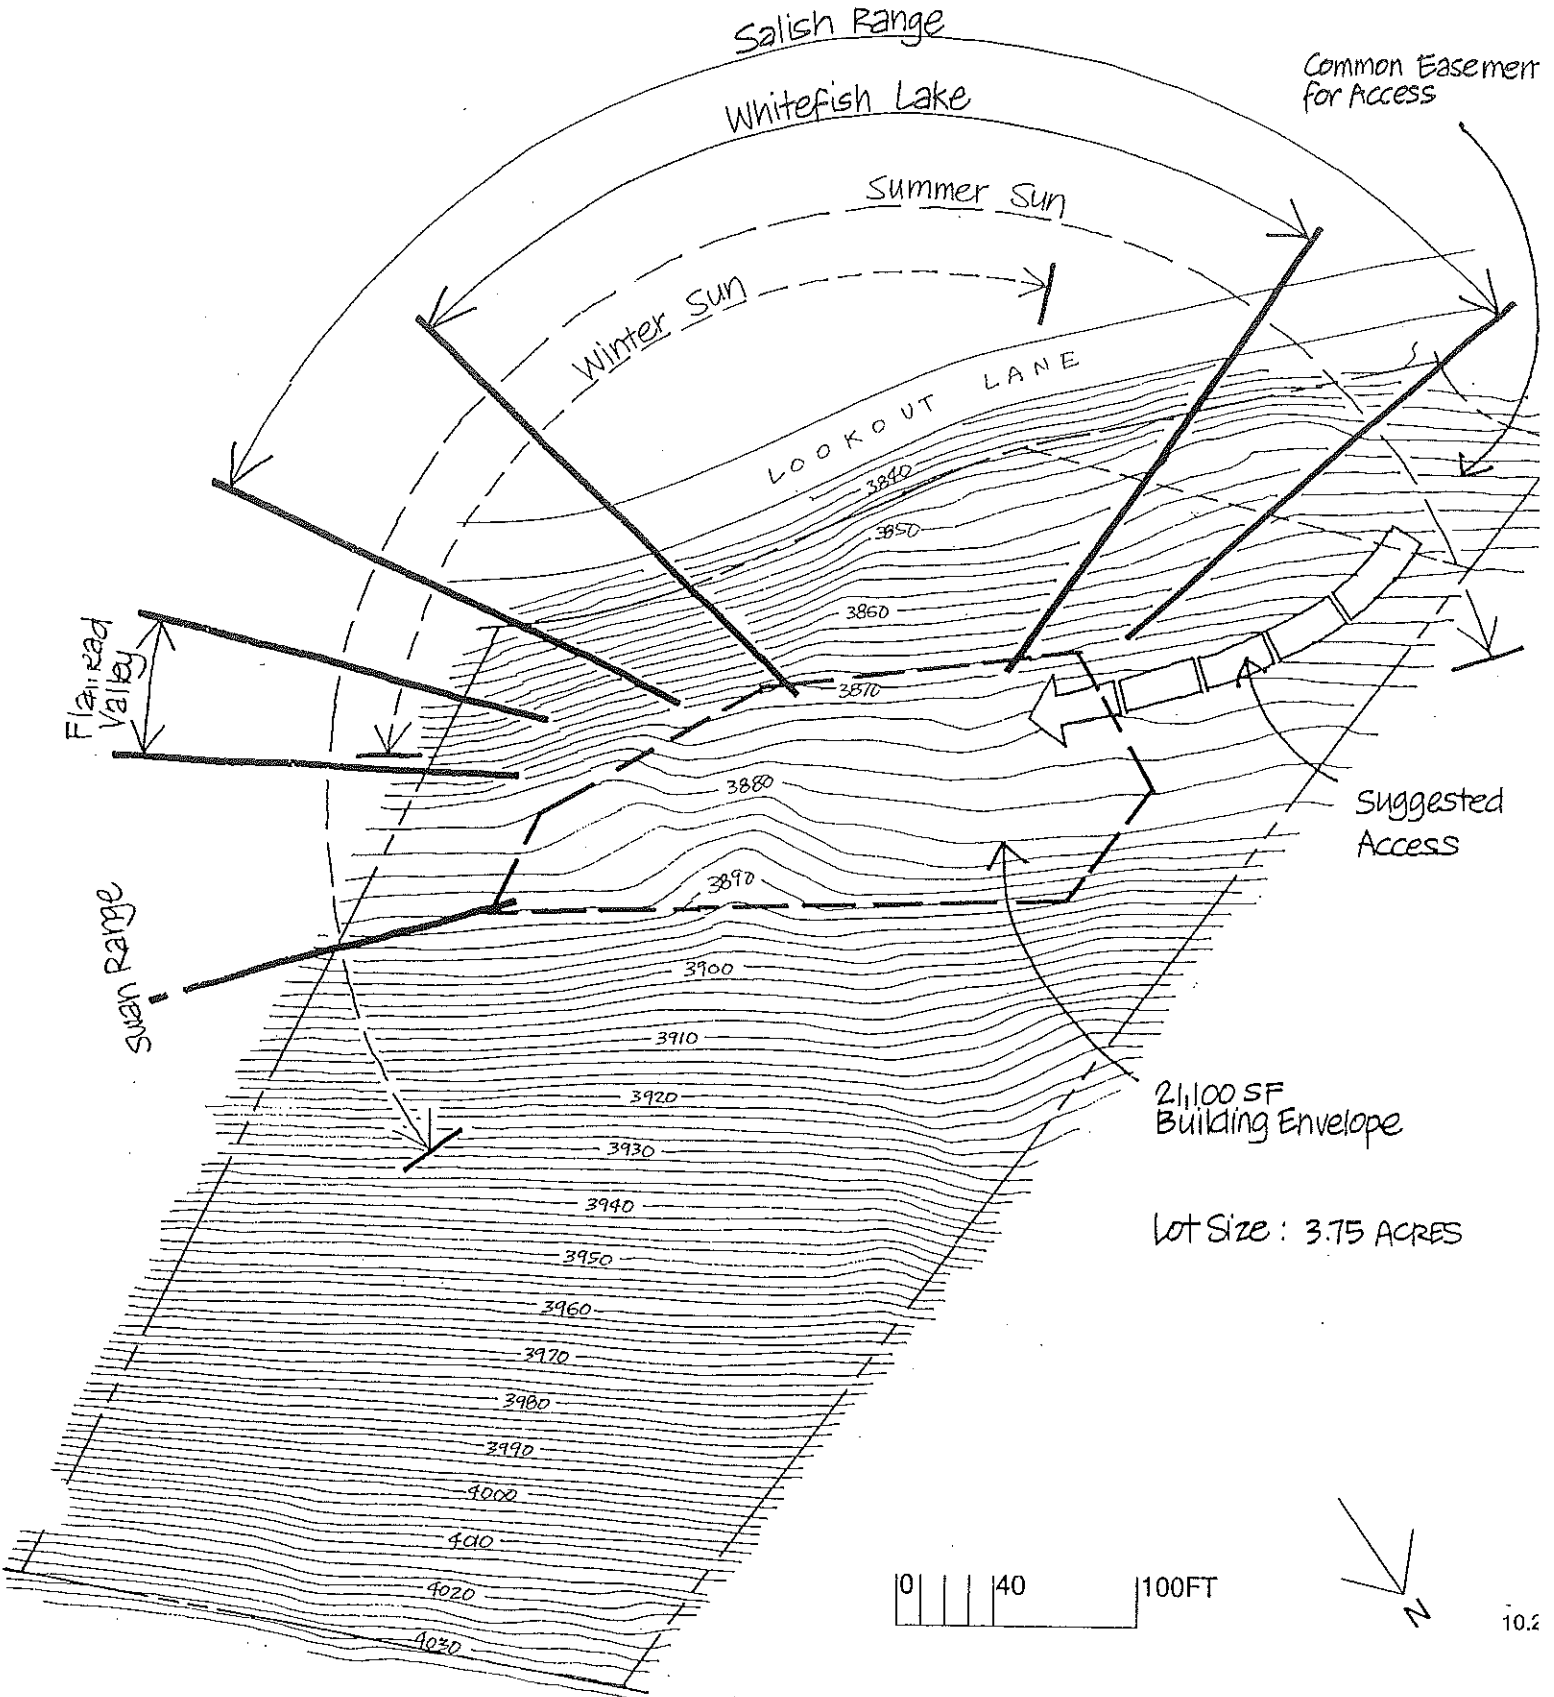

IRON HORSE

LOT 161

Flat Road Valley

Swan Range

Salish Range

Whitefish Lake

Common Easement for Access

Summer Sun

Winter Sun

LOOKOUT LANE

Suggested Access

21,100 SF Building Envelope

Lot Size: 3.75 ACRES