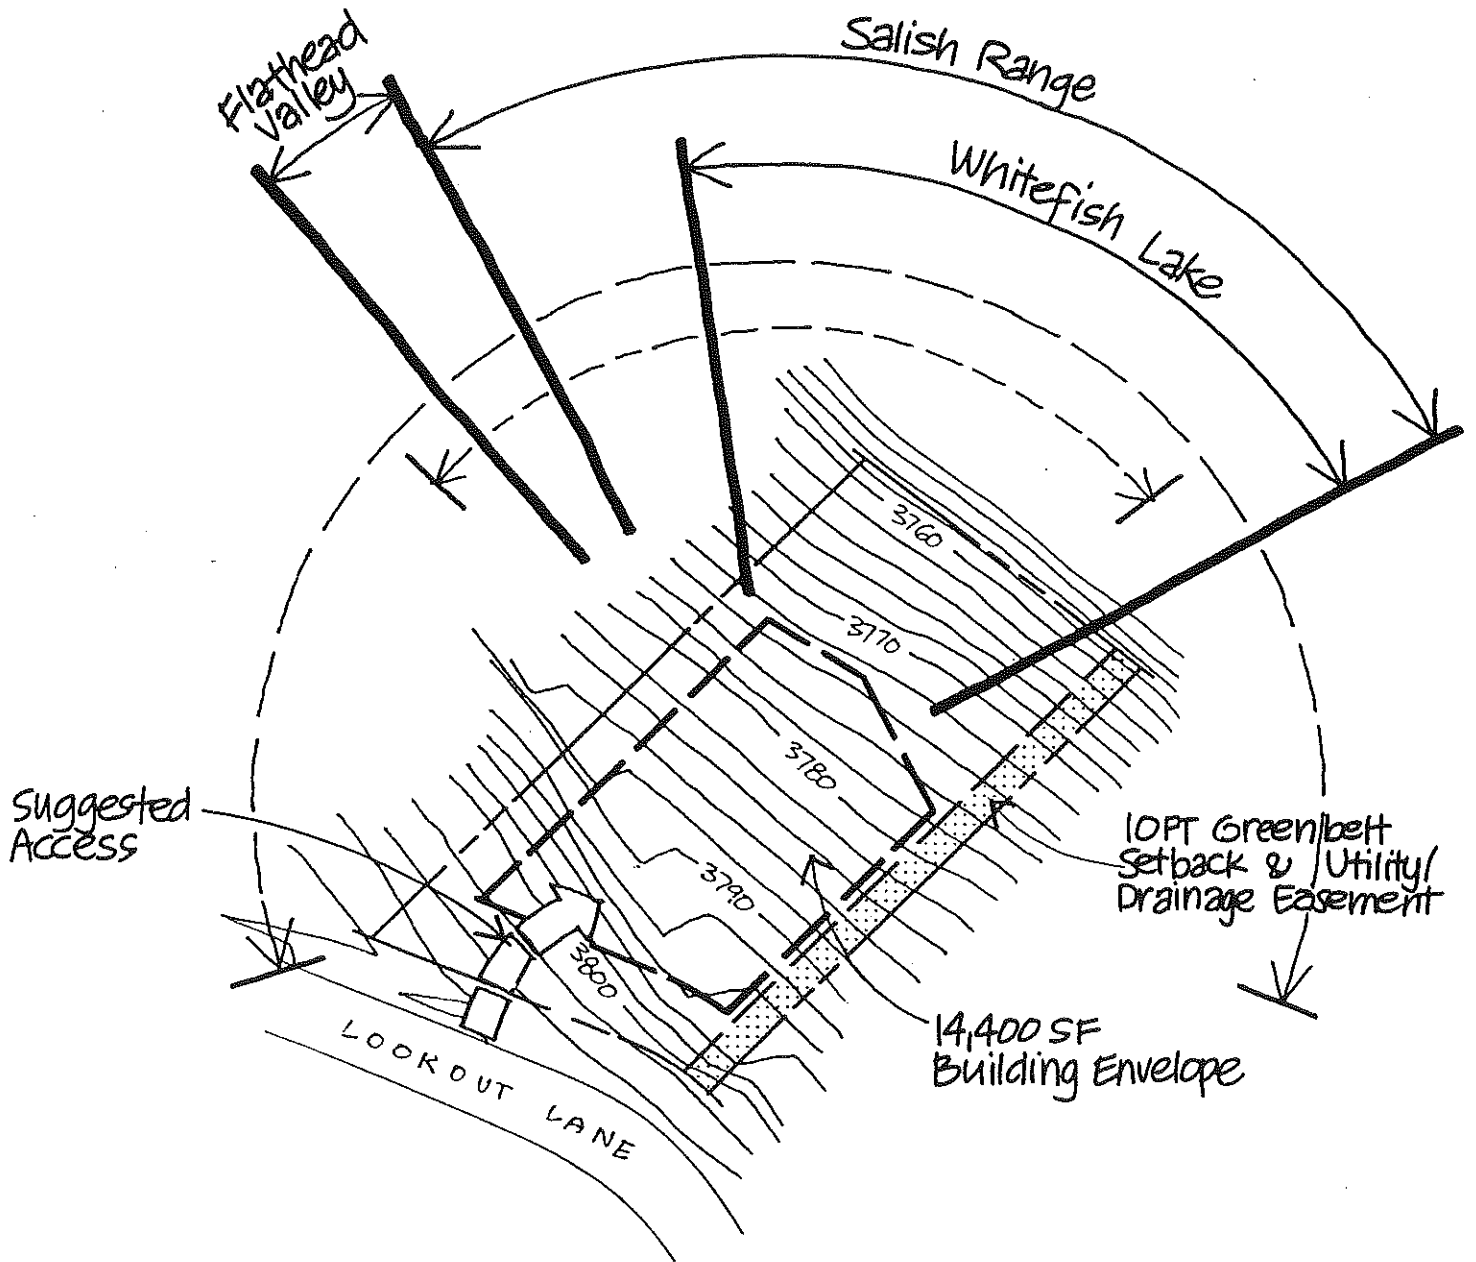

IRON HORSE

LOT 151

Lot Size: .52 ACRES