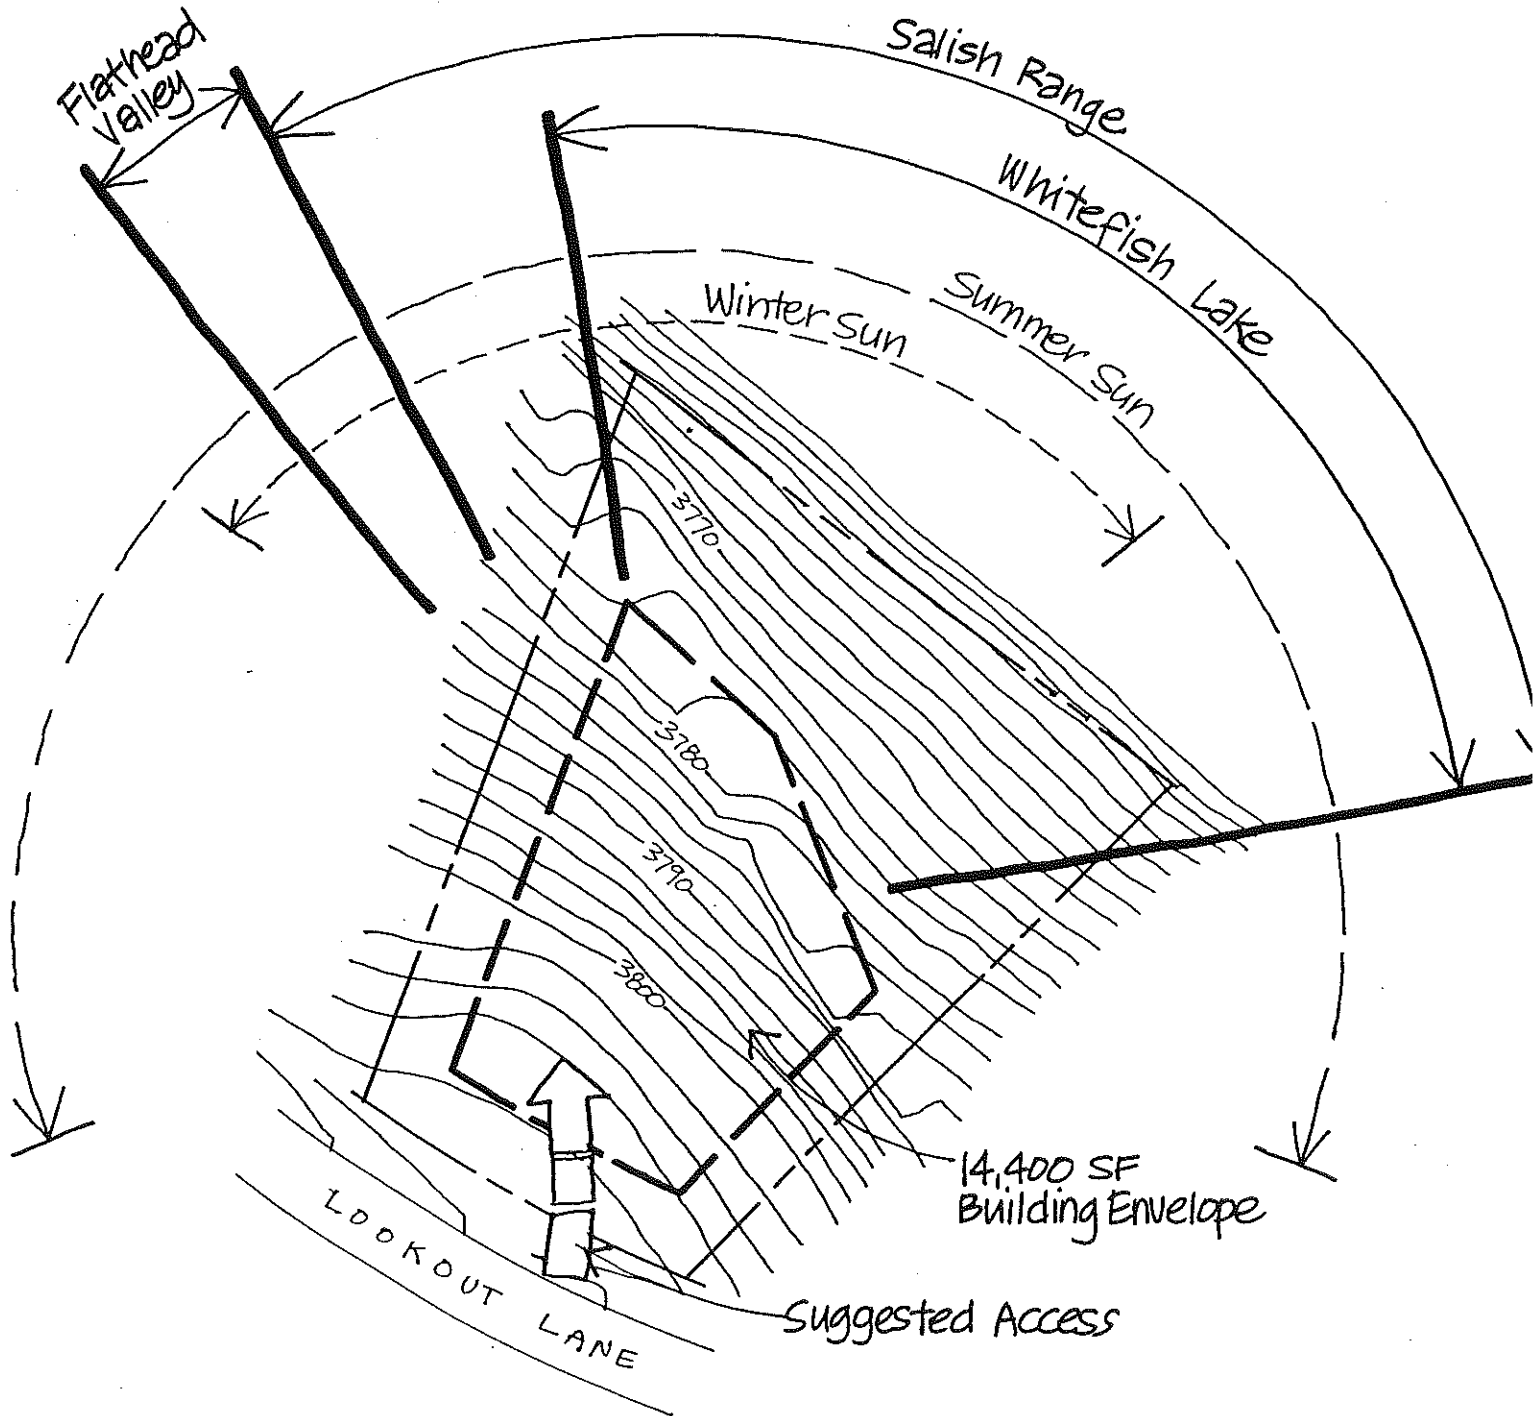

IRON HORSE

LOT 150

Lot Size: .90 ACRES