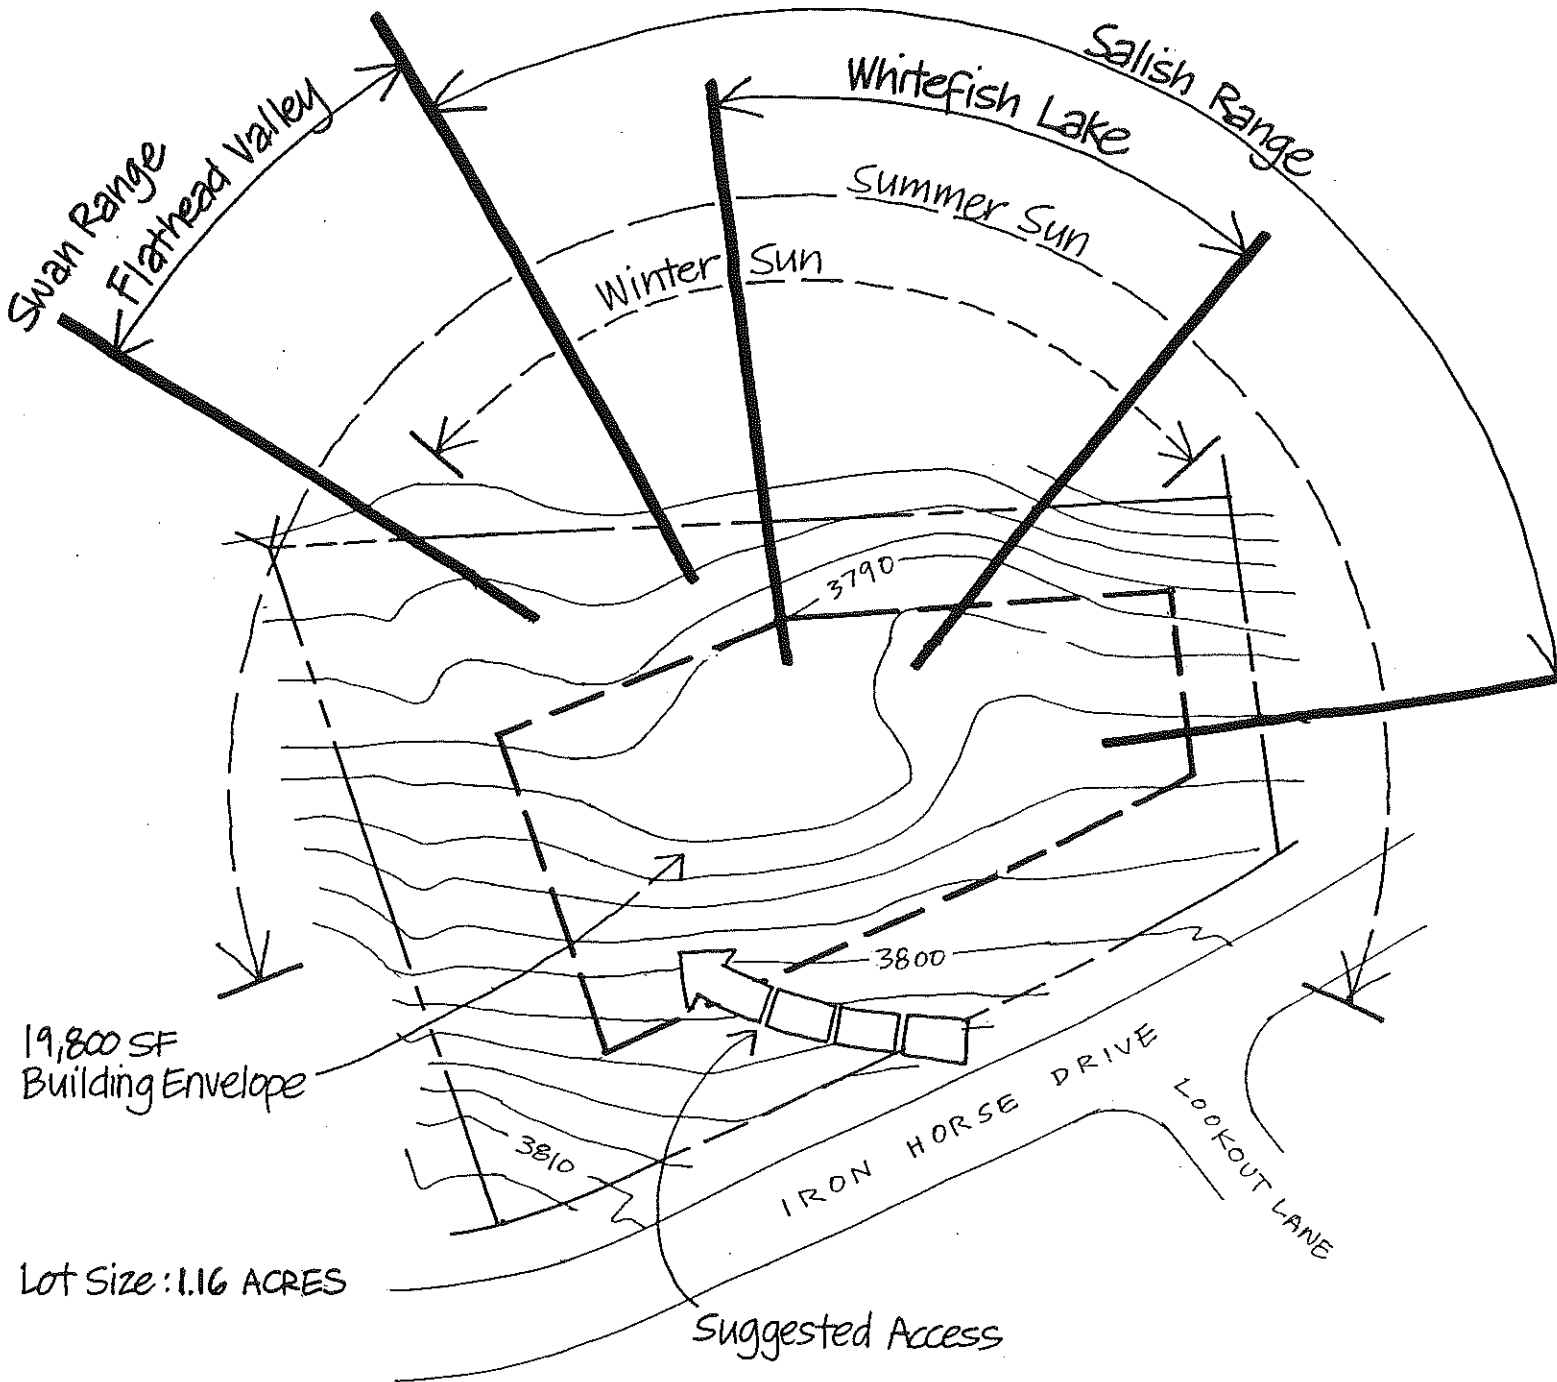

# IRON HORSE

LOT 146

19,800 SF  
Building Envelope

Lot Size: 1.16 ACRES