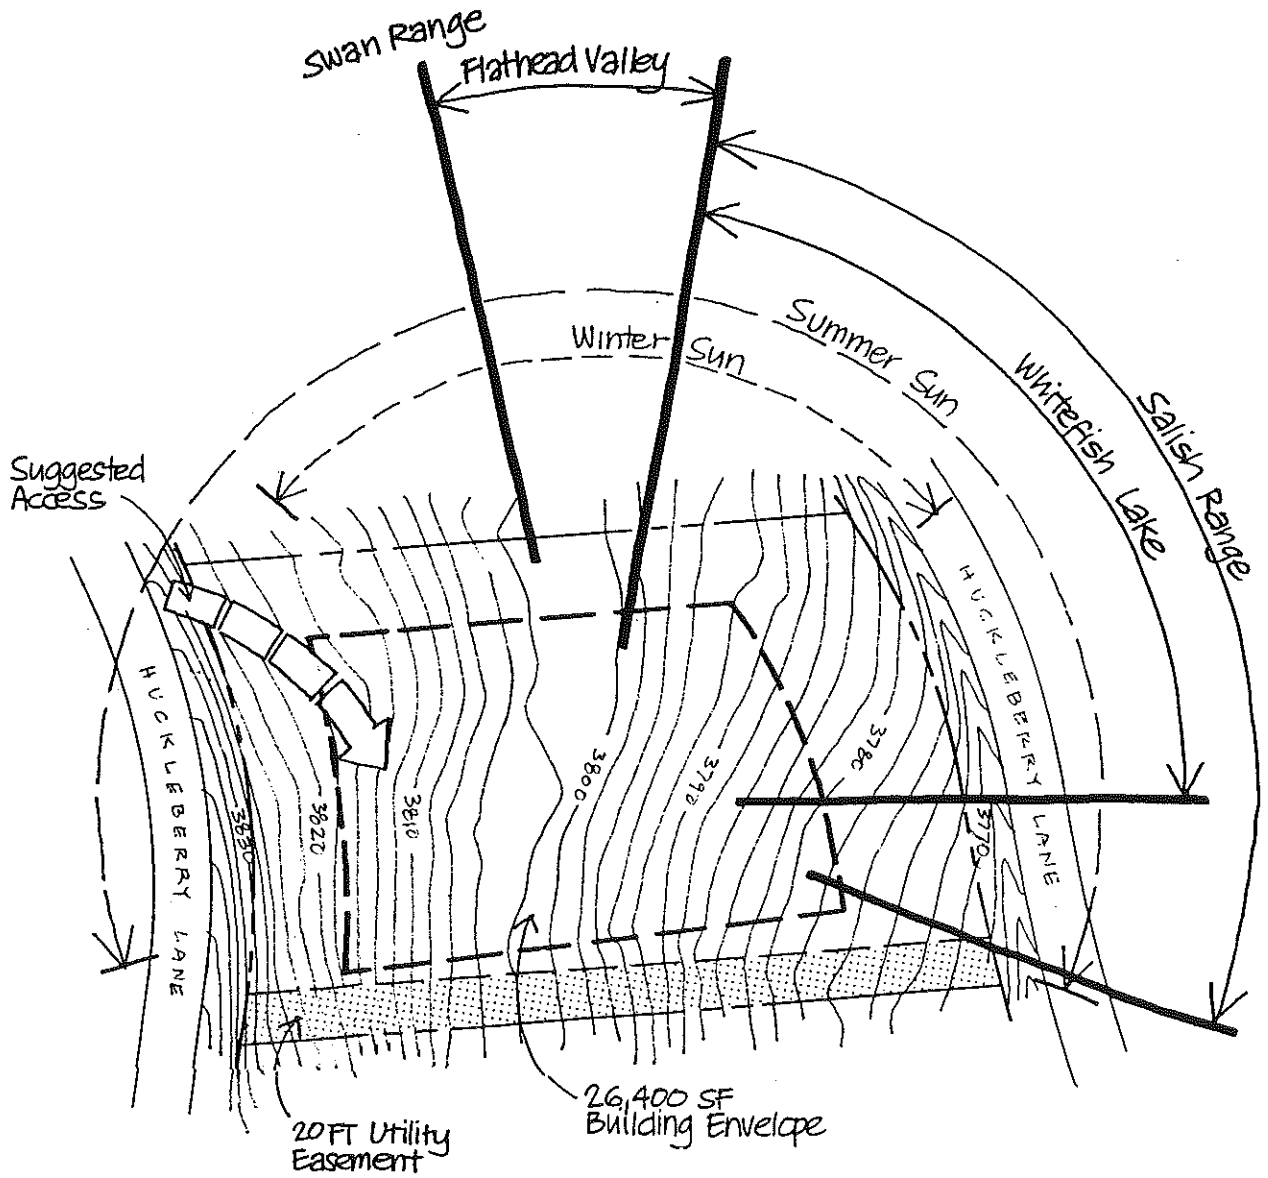

IRON HORSE

LOT 133

Lot Size: 1.36 ACRES