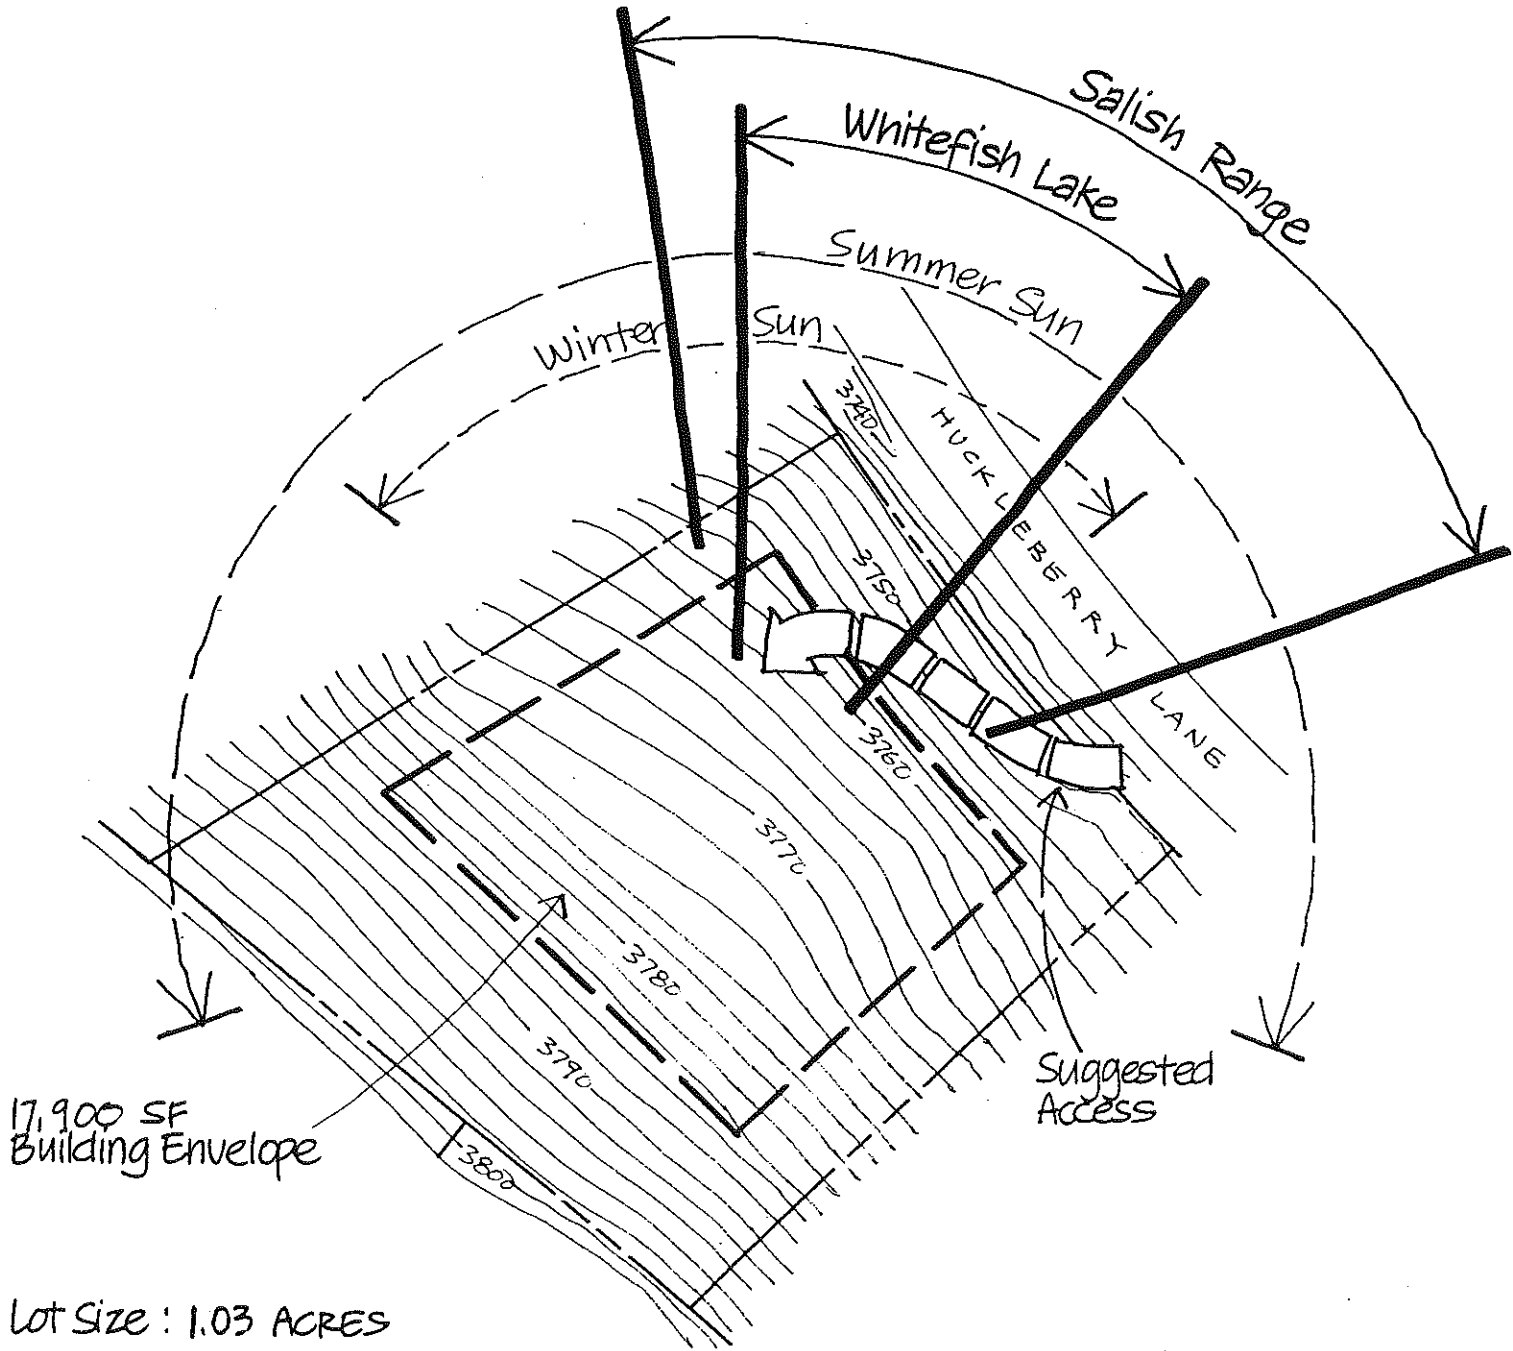

# IRON HORSE

LOT 129

17,900 SF Building Envelope

Lot Size : 1.03 ACRES