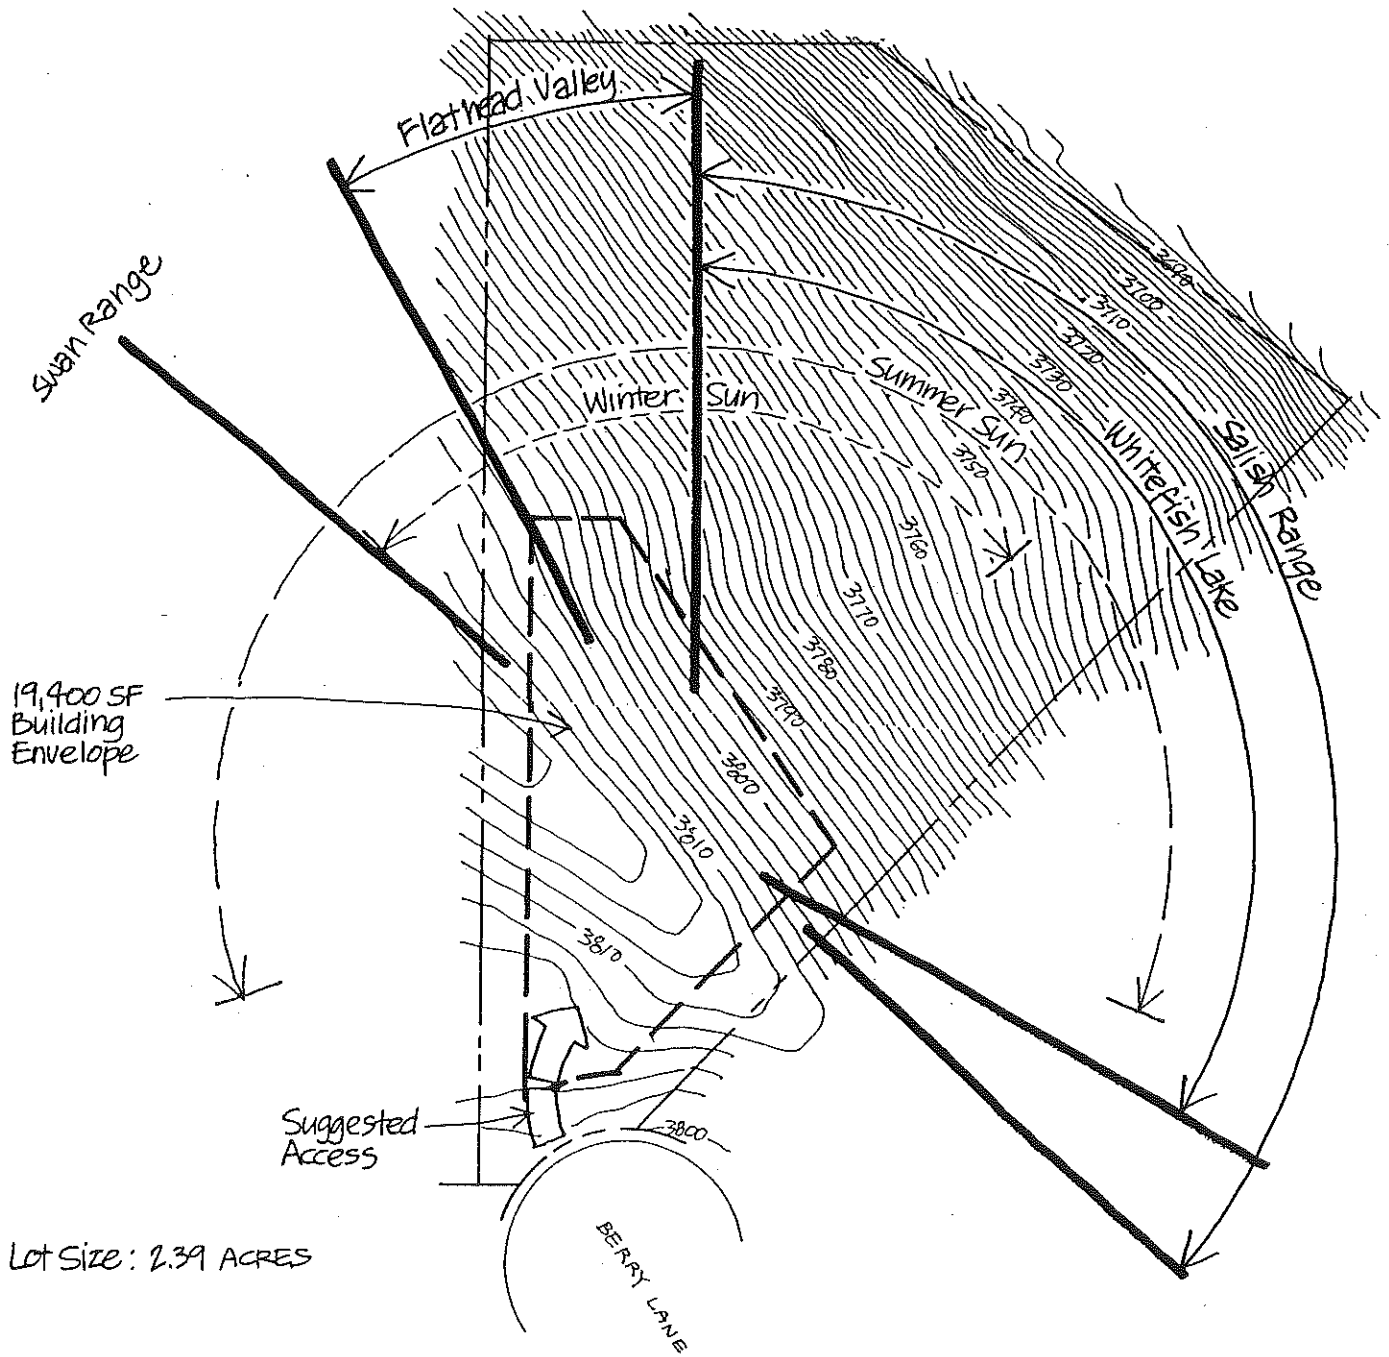

IRON HORSE

LOT 113

Lot Size: 2.39 ACRES