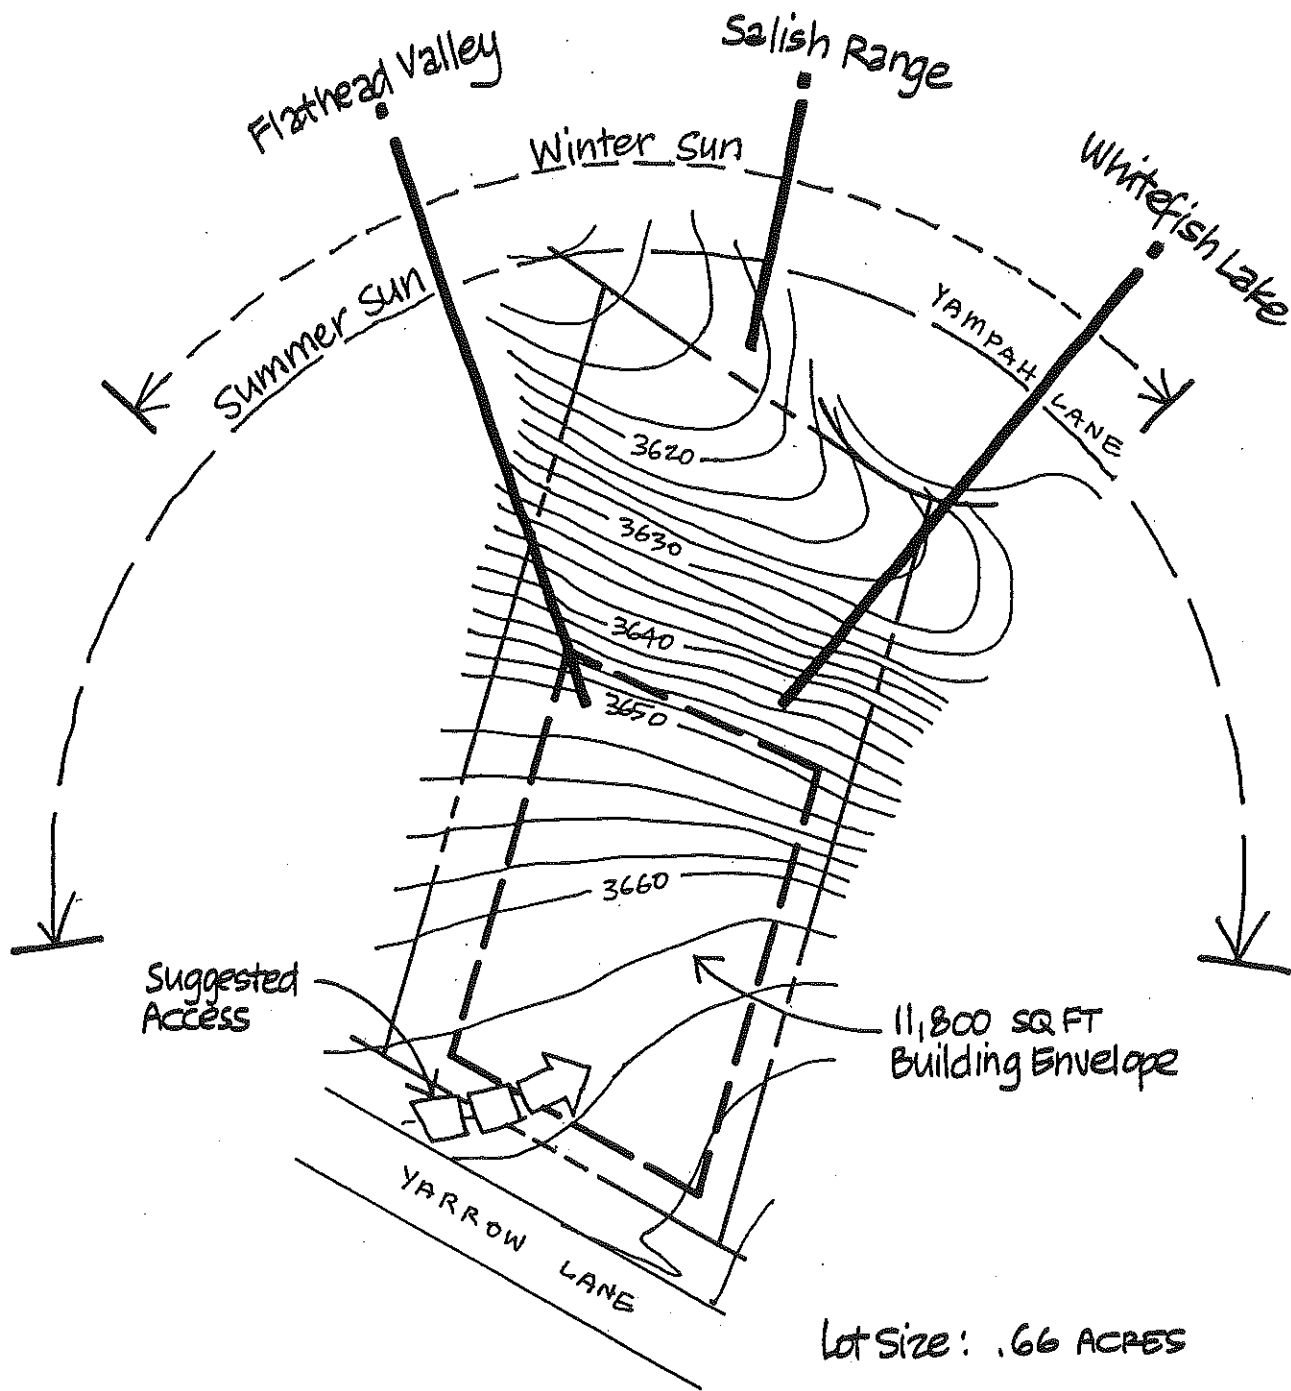

IRON HORSE

LOT 53

Lot Size: .66 ACRES