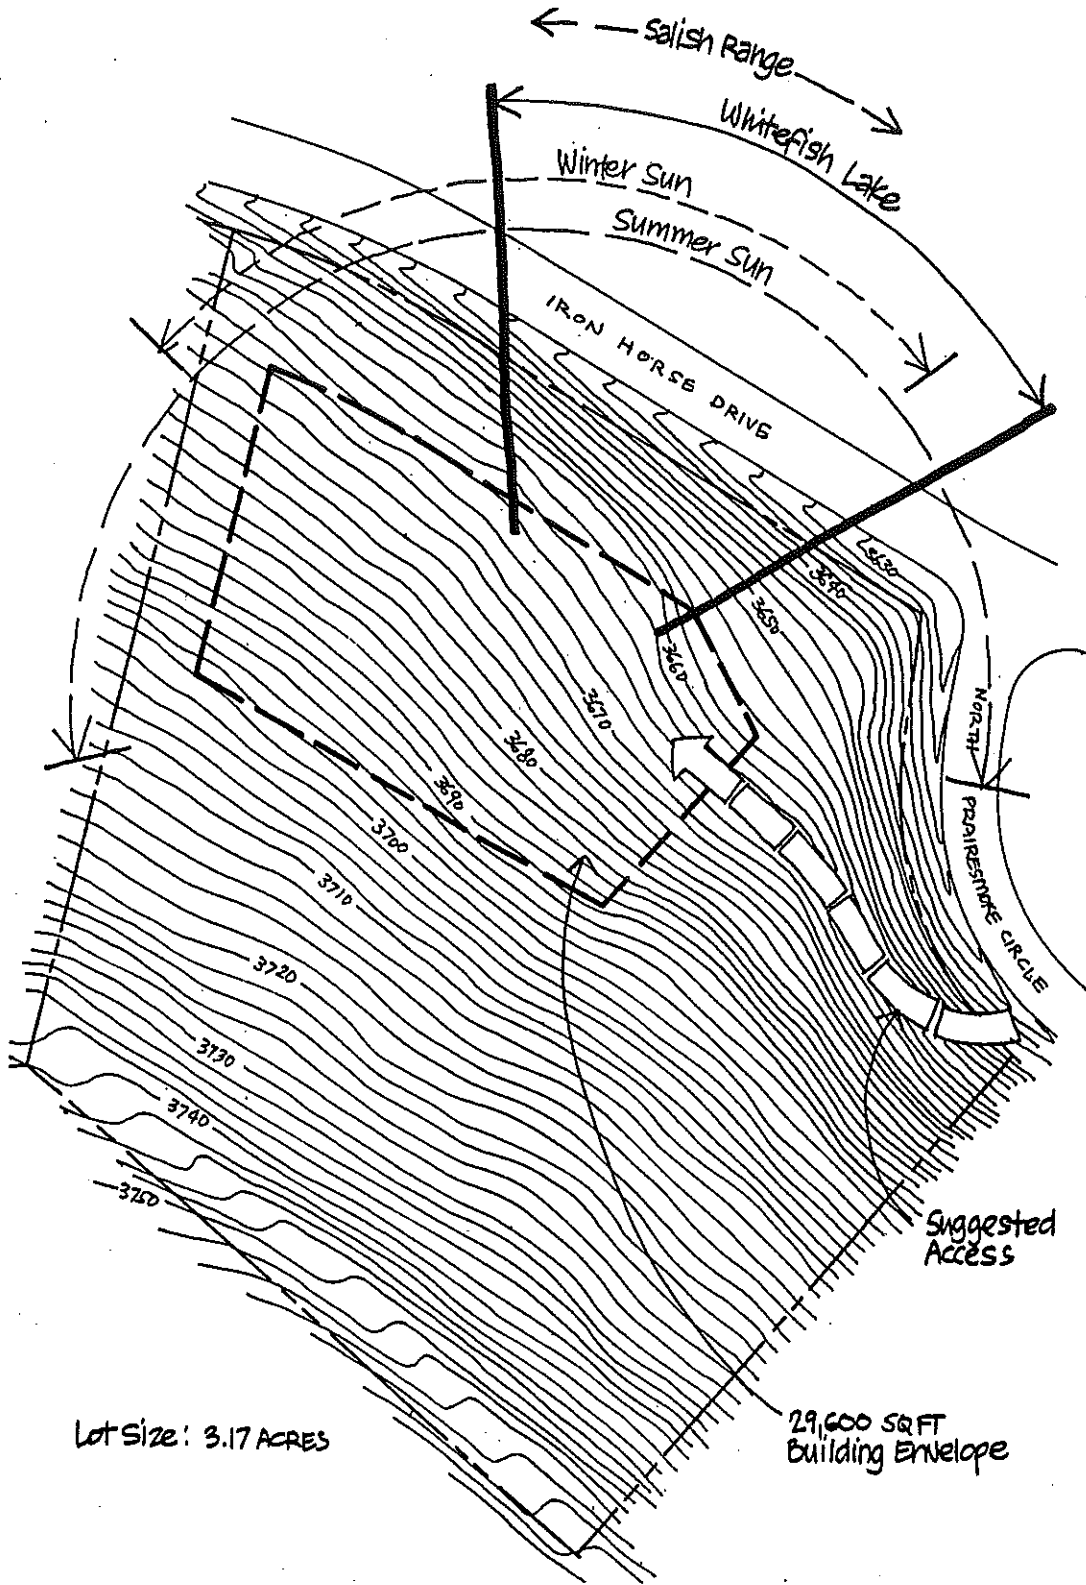

IRON HORSE

LOT 50

Lot Size: 3.17 ACRES

29,600 SQFT
Building Envelope