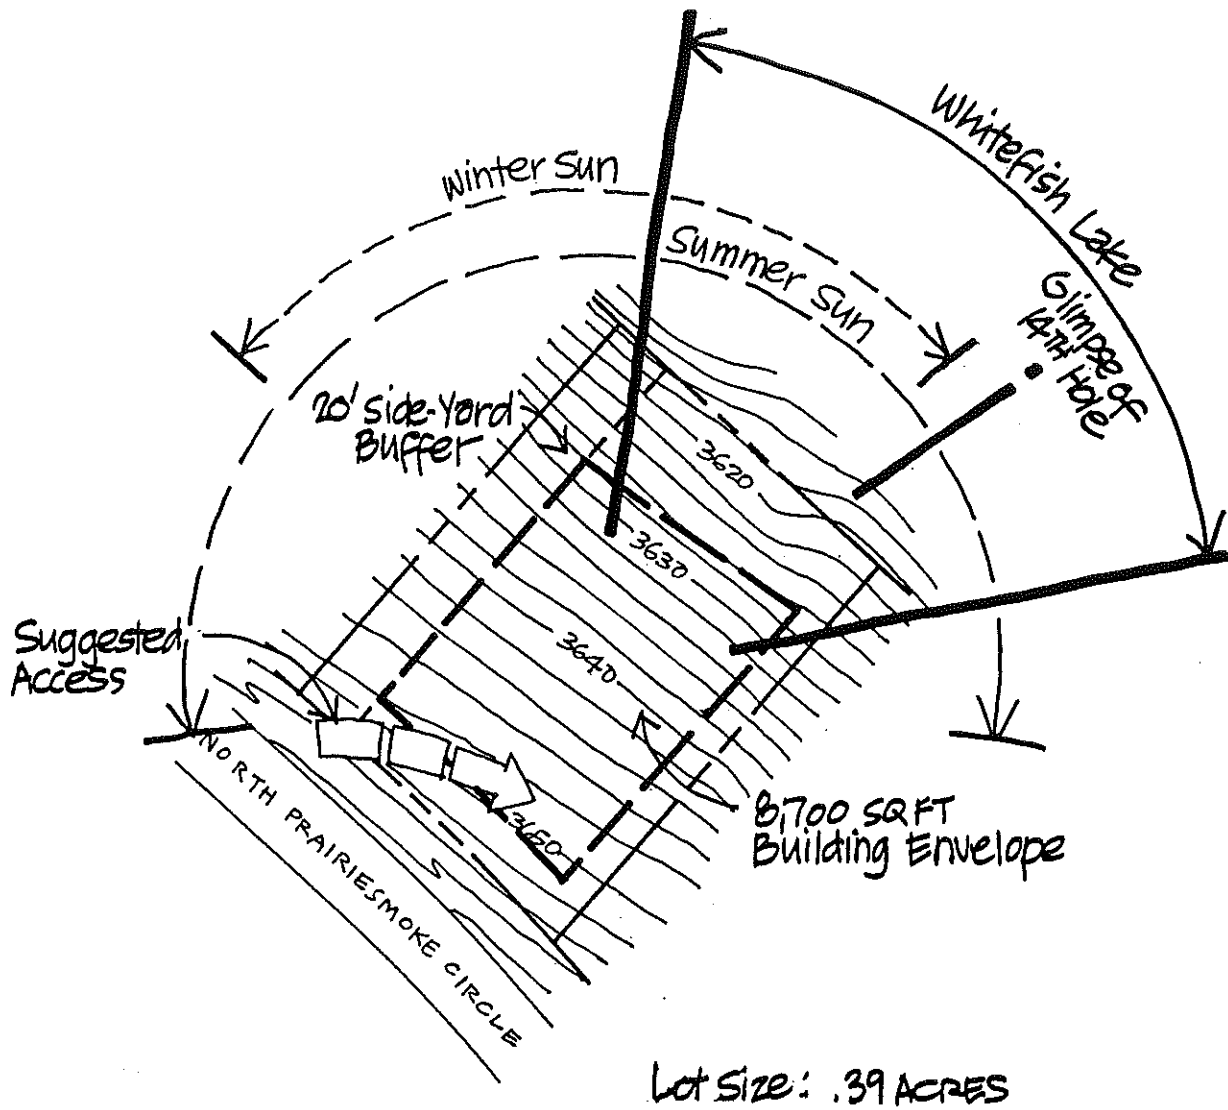

IRON HORSE

LOT 43

Lot Size: .39 ACRES

4/7