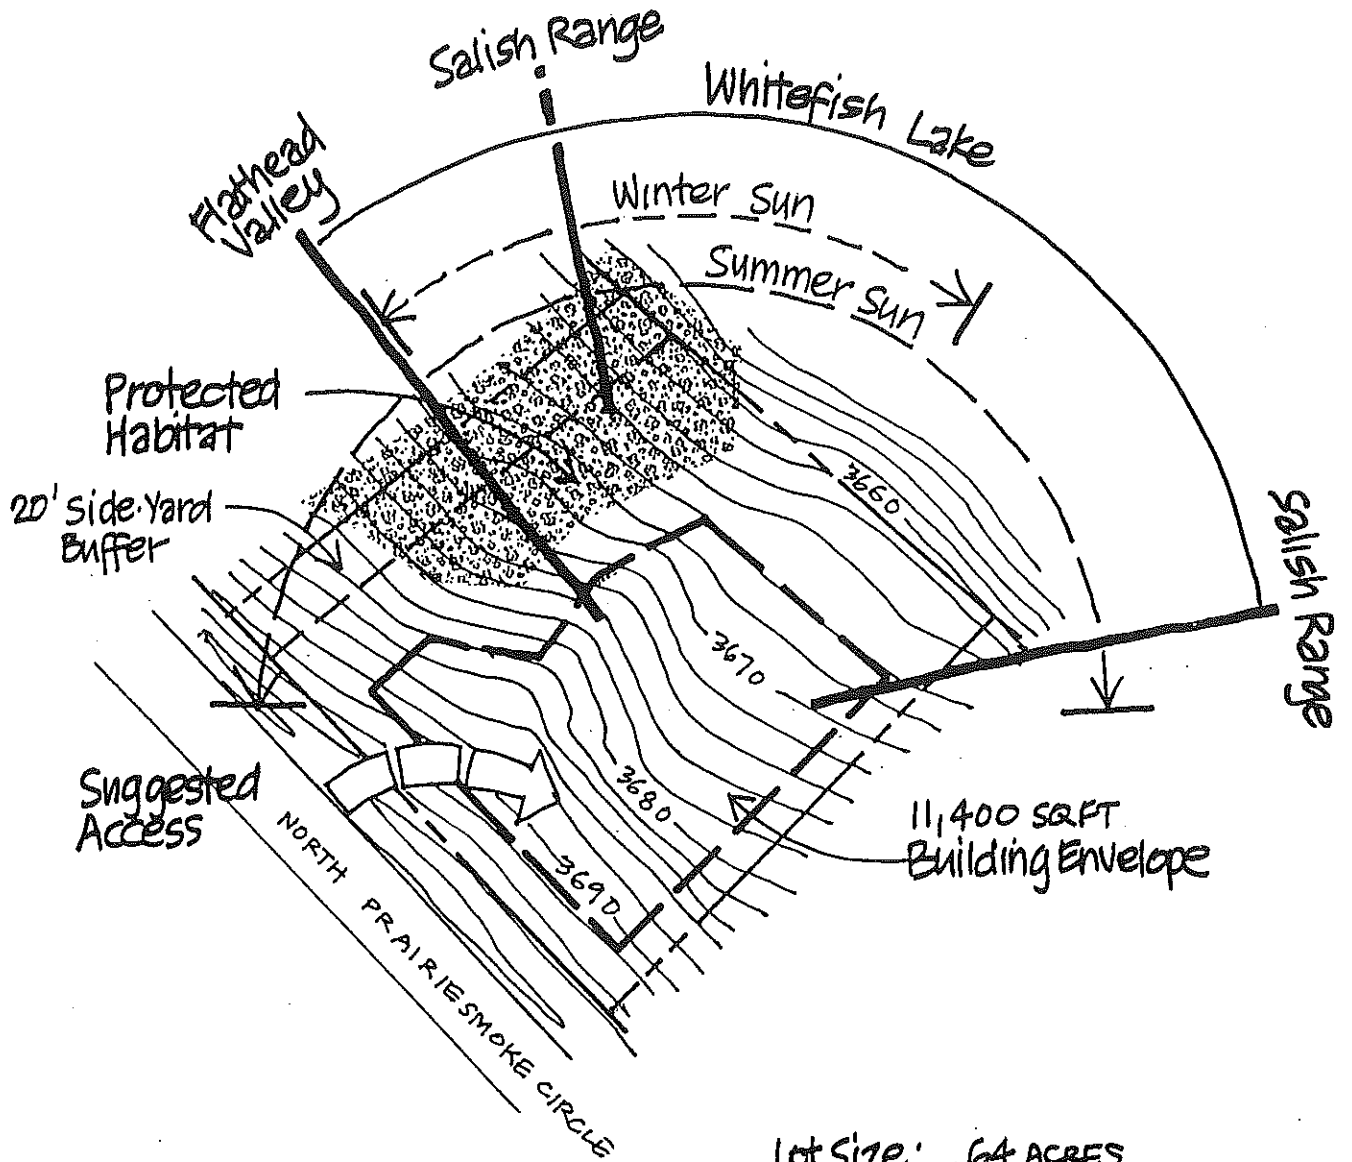

# IRON HORSE

LOT 31

Lot Size: .64 ACRES