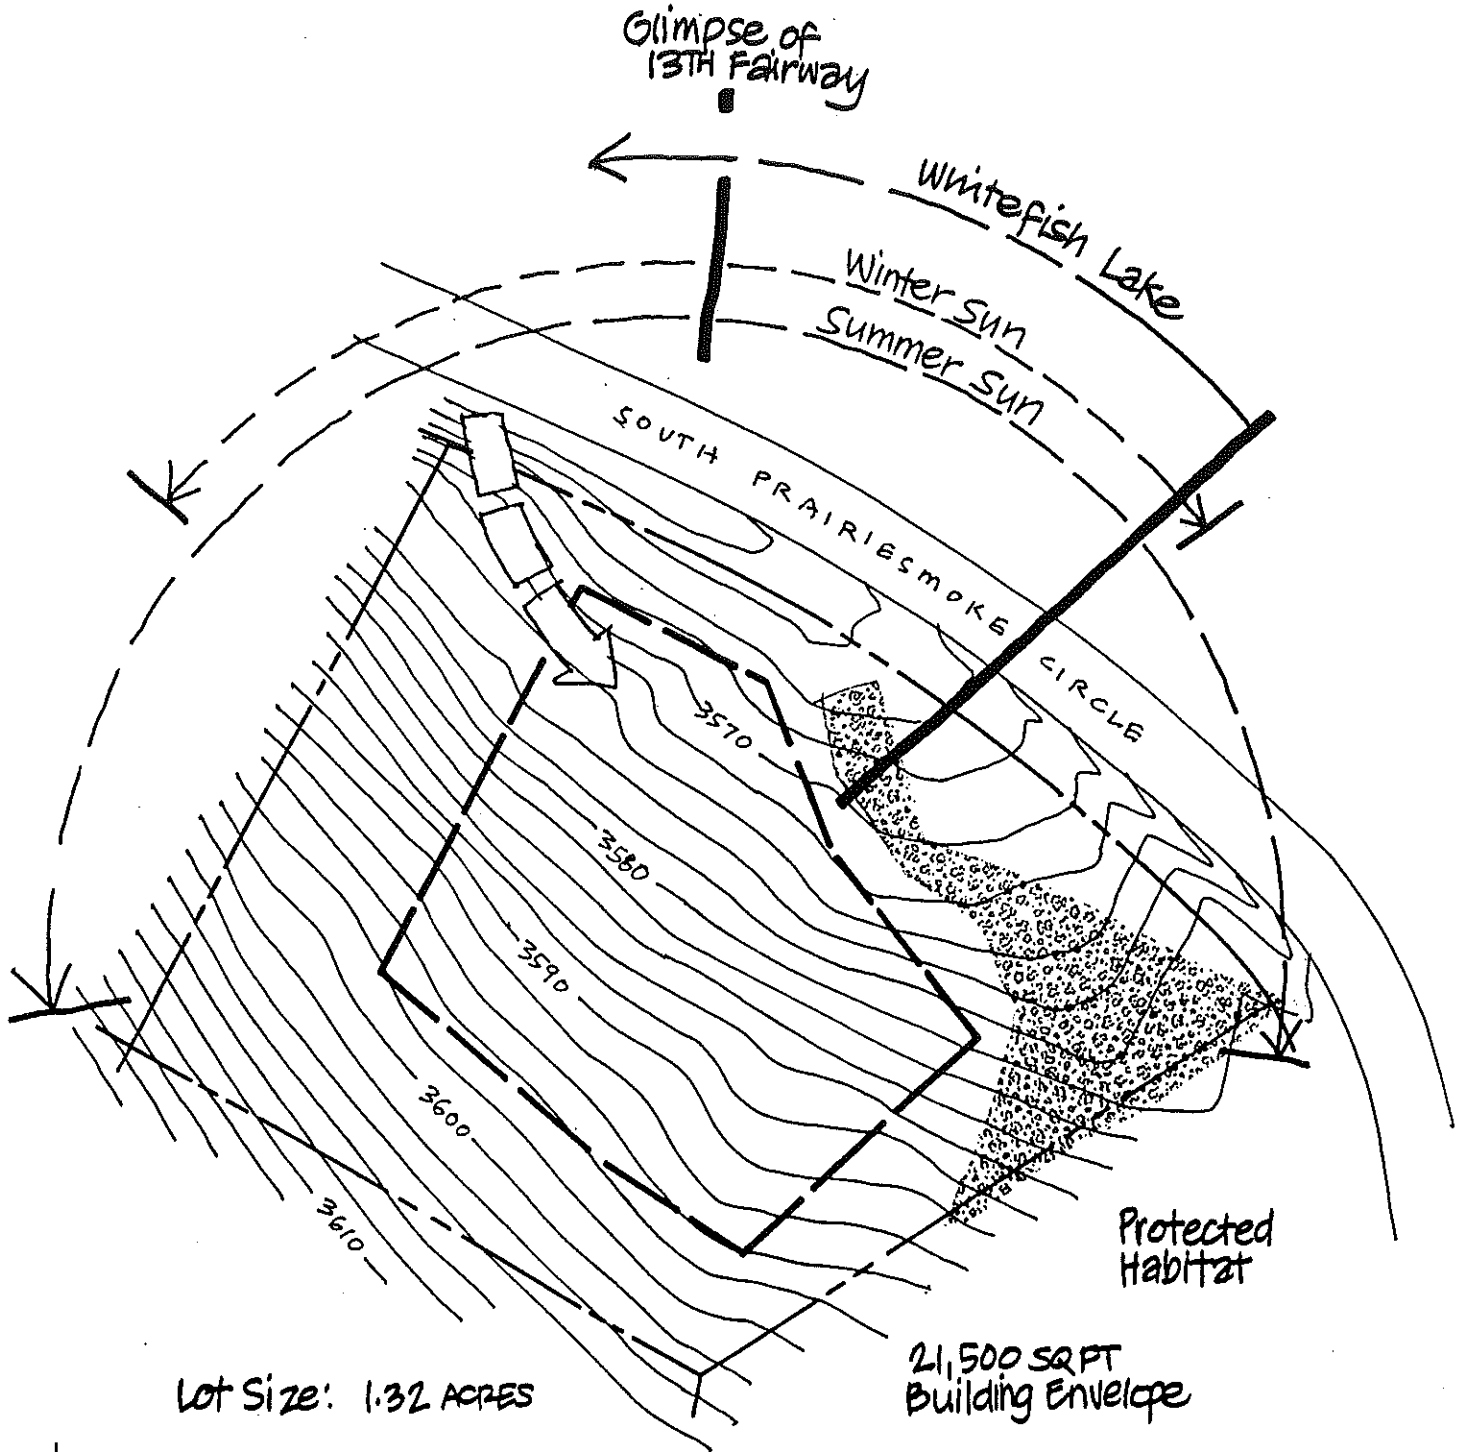

IRON HORSE

LOT 23

Lot Size: 1.32 ACRES

21,500 SQ FT
Building Envelope