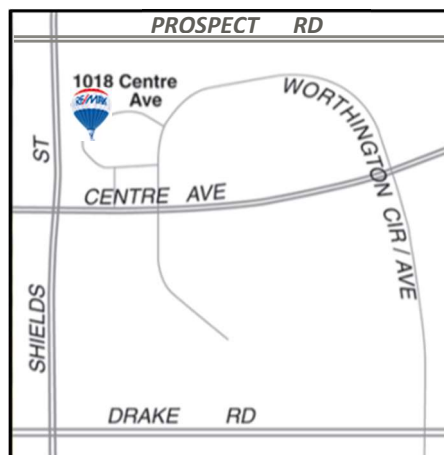

### DRAKE

West: When headed West on Drake Rd. take a

1. Right (North) on Shields St.
2. Right (East) on Centre Ave.
3. First Left (North) on Worthington Circle
4. Second Left (West) into office complex Centre Professional Park
5. To 1018 Centre Ave on the right

East: When headed East on Drake Rd. take a

1. Left (North) on Shields St.
2. Right (East) on Centre Ave.
3. First Left (North) on Worthington Circle
4. Second Left (West) into office complex Centre Professional Park
5. To 1018 Centre Ave on the right

### PROSPECT

West: When headed West on Prospect Rd. take a

1. Left (South) on Shields St.
2. Left (East) on Centre Ave.
3. First Left (North) on Worthington Circle
4. Second Left (West) into office complex Centre Professional Park
5. To 1018 Centre Ave on the right

East: When headed West on Prospect Rd. take a

1. Right (South) on Shields St.
2. Left (East) on Centre Ave.
3. First Left (North) on Worthington Circle
4. Second Left (West) into office complex Centre Professional Park
5. To 1018 Centre Ave on the right