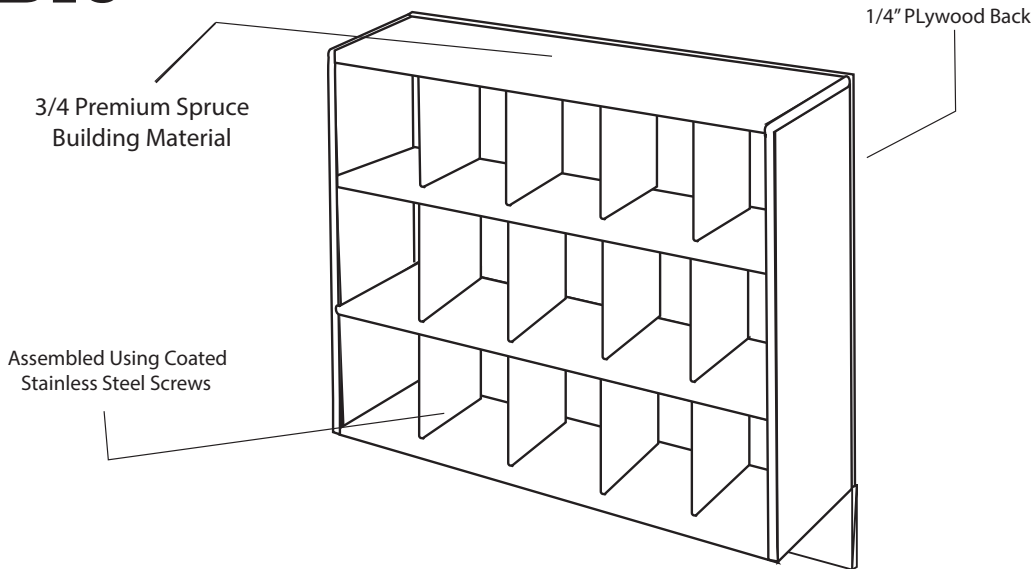

15H-3 B15

* Images not to scale

Proprietary Notice

Information within this document is the property of BASEBALLRACKS.COM. Any reproduction, in part or as a whole, without the written permission of BASEBALLRACKS.COM is Strictly Prohibited

Painted With Two Coats Of Exterior Enamel Paint
Mounting Styles Available For: Concrete Block, Wood Or Fence Dugouts
No Assembly Required
Each Order Includes One Can of "Touch Up" Paint For Post Installation