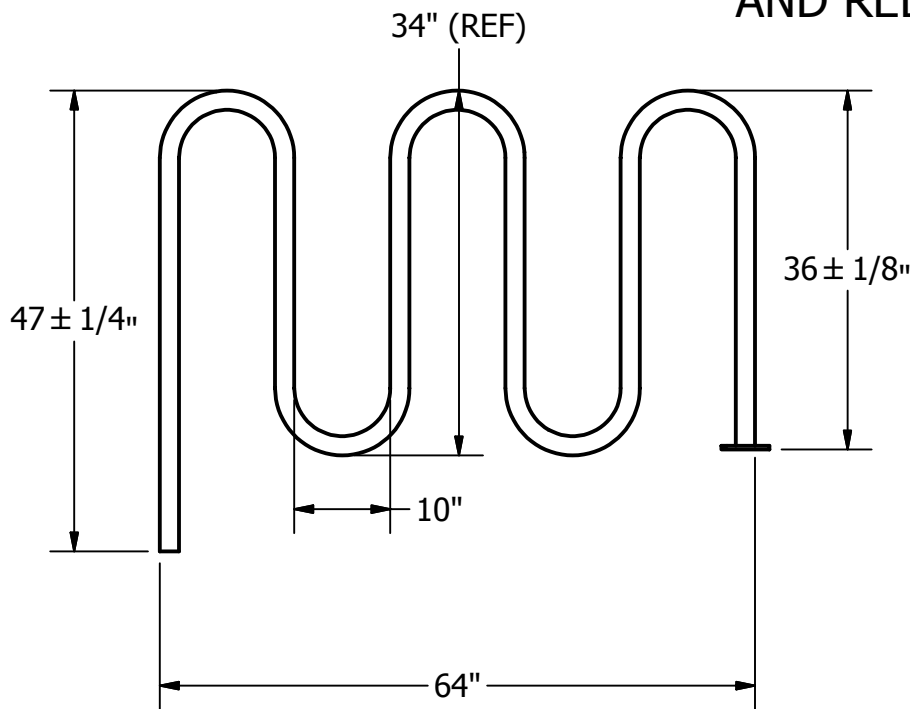

2

1

HDWBR-7

7 CAPACITY WAVE BIKE RACK

A CONTEMPORARY BIKE RACK AVAILABLE IN GROUND OR SURFACE MOUNT STYLES. CONSTRUCTED OF 2 - 3/8" O.D. SCHEDULE 40 GALVANIZED PIPE. POWDER COATED FINISH AVAILABLE IN BLACK, BROWN, GREEN, BLUE, AND RED.

REV	DESC.	DATE	BY

HDWBR-7
7 CAPACITY WAVE
BIKE RACK

DRAWING NAME / PART NO.: HDWBR-7	
DRAWN BY: Jason Reed	CHK'D BY:
ISSUE DATE:	

COPYRIGHT 2003
JAYPRO SPORTS, LLC.
ALL RIGHTS RESERVED

THIS PRINT IS THE PROPERTY OF JAYPRO SPORTS, LLC.
AND MAY NOT BE REPRODUCED WITHOUT WRITTEN PERMISSION