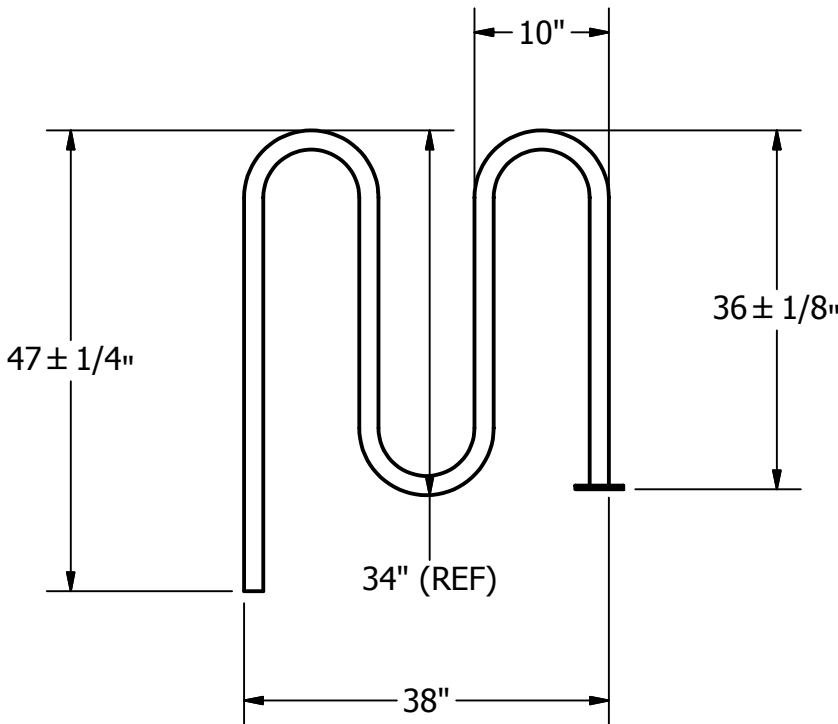

2

1

HDWBR-5

5 CAPACITY WAVE BIKE RACK

A CONTEMPORARY BIKE RACK AVAILABLE IN GROUND OR SURFACE MOUNT STYLES. CONSTRUCTED OF 2 - 3/8" O.D. SCHEDULE 40 GALVANIZED PIPE. POWDER COATED FINISH AVAILABLE IN BLACK, BROWN, GREEN, BLUE, AND RED.

REV	DESC.	DATE	BY

HDWBR-5
5 CAPACITY WAVE BIKE RACK

DRAWING NAME / PART NO.: HDWBR-5	
DRAWN BY: Jason Reed	CHK'D BY:
ISSUE DATE:	

COPYRIGHT 2003
JAYPRO SPORTS, LLC.
ALL RIGHTS RESERVED

THIS PRINT IS THE PROPERTY OF JAYPRO SPORTS, LLC. AND MAY NOT BE REPRODUCED WITHOUT WRITTEN PERMISSION