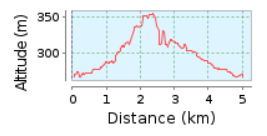

Belair 5km Relief Run

5.0 km (round trip)
Total climb: 85 m, Total descent: 85 m
Altitude range 87 m (Altitude from: 268 m to 355 m)