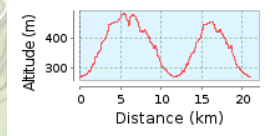

Belair 21km Relief Run

21.0 km (round trip)

Total climb: 457 m, Total descent: 457 m

Altitude range 219 m (Altitude from: 268 m to 487 m)