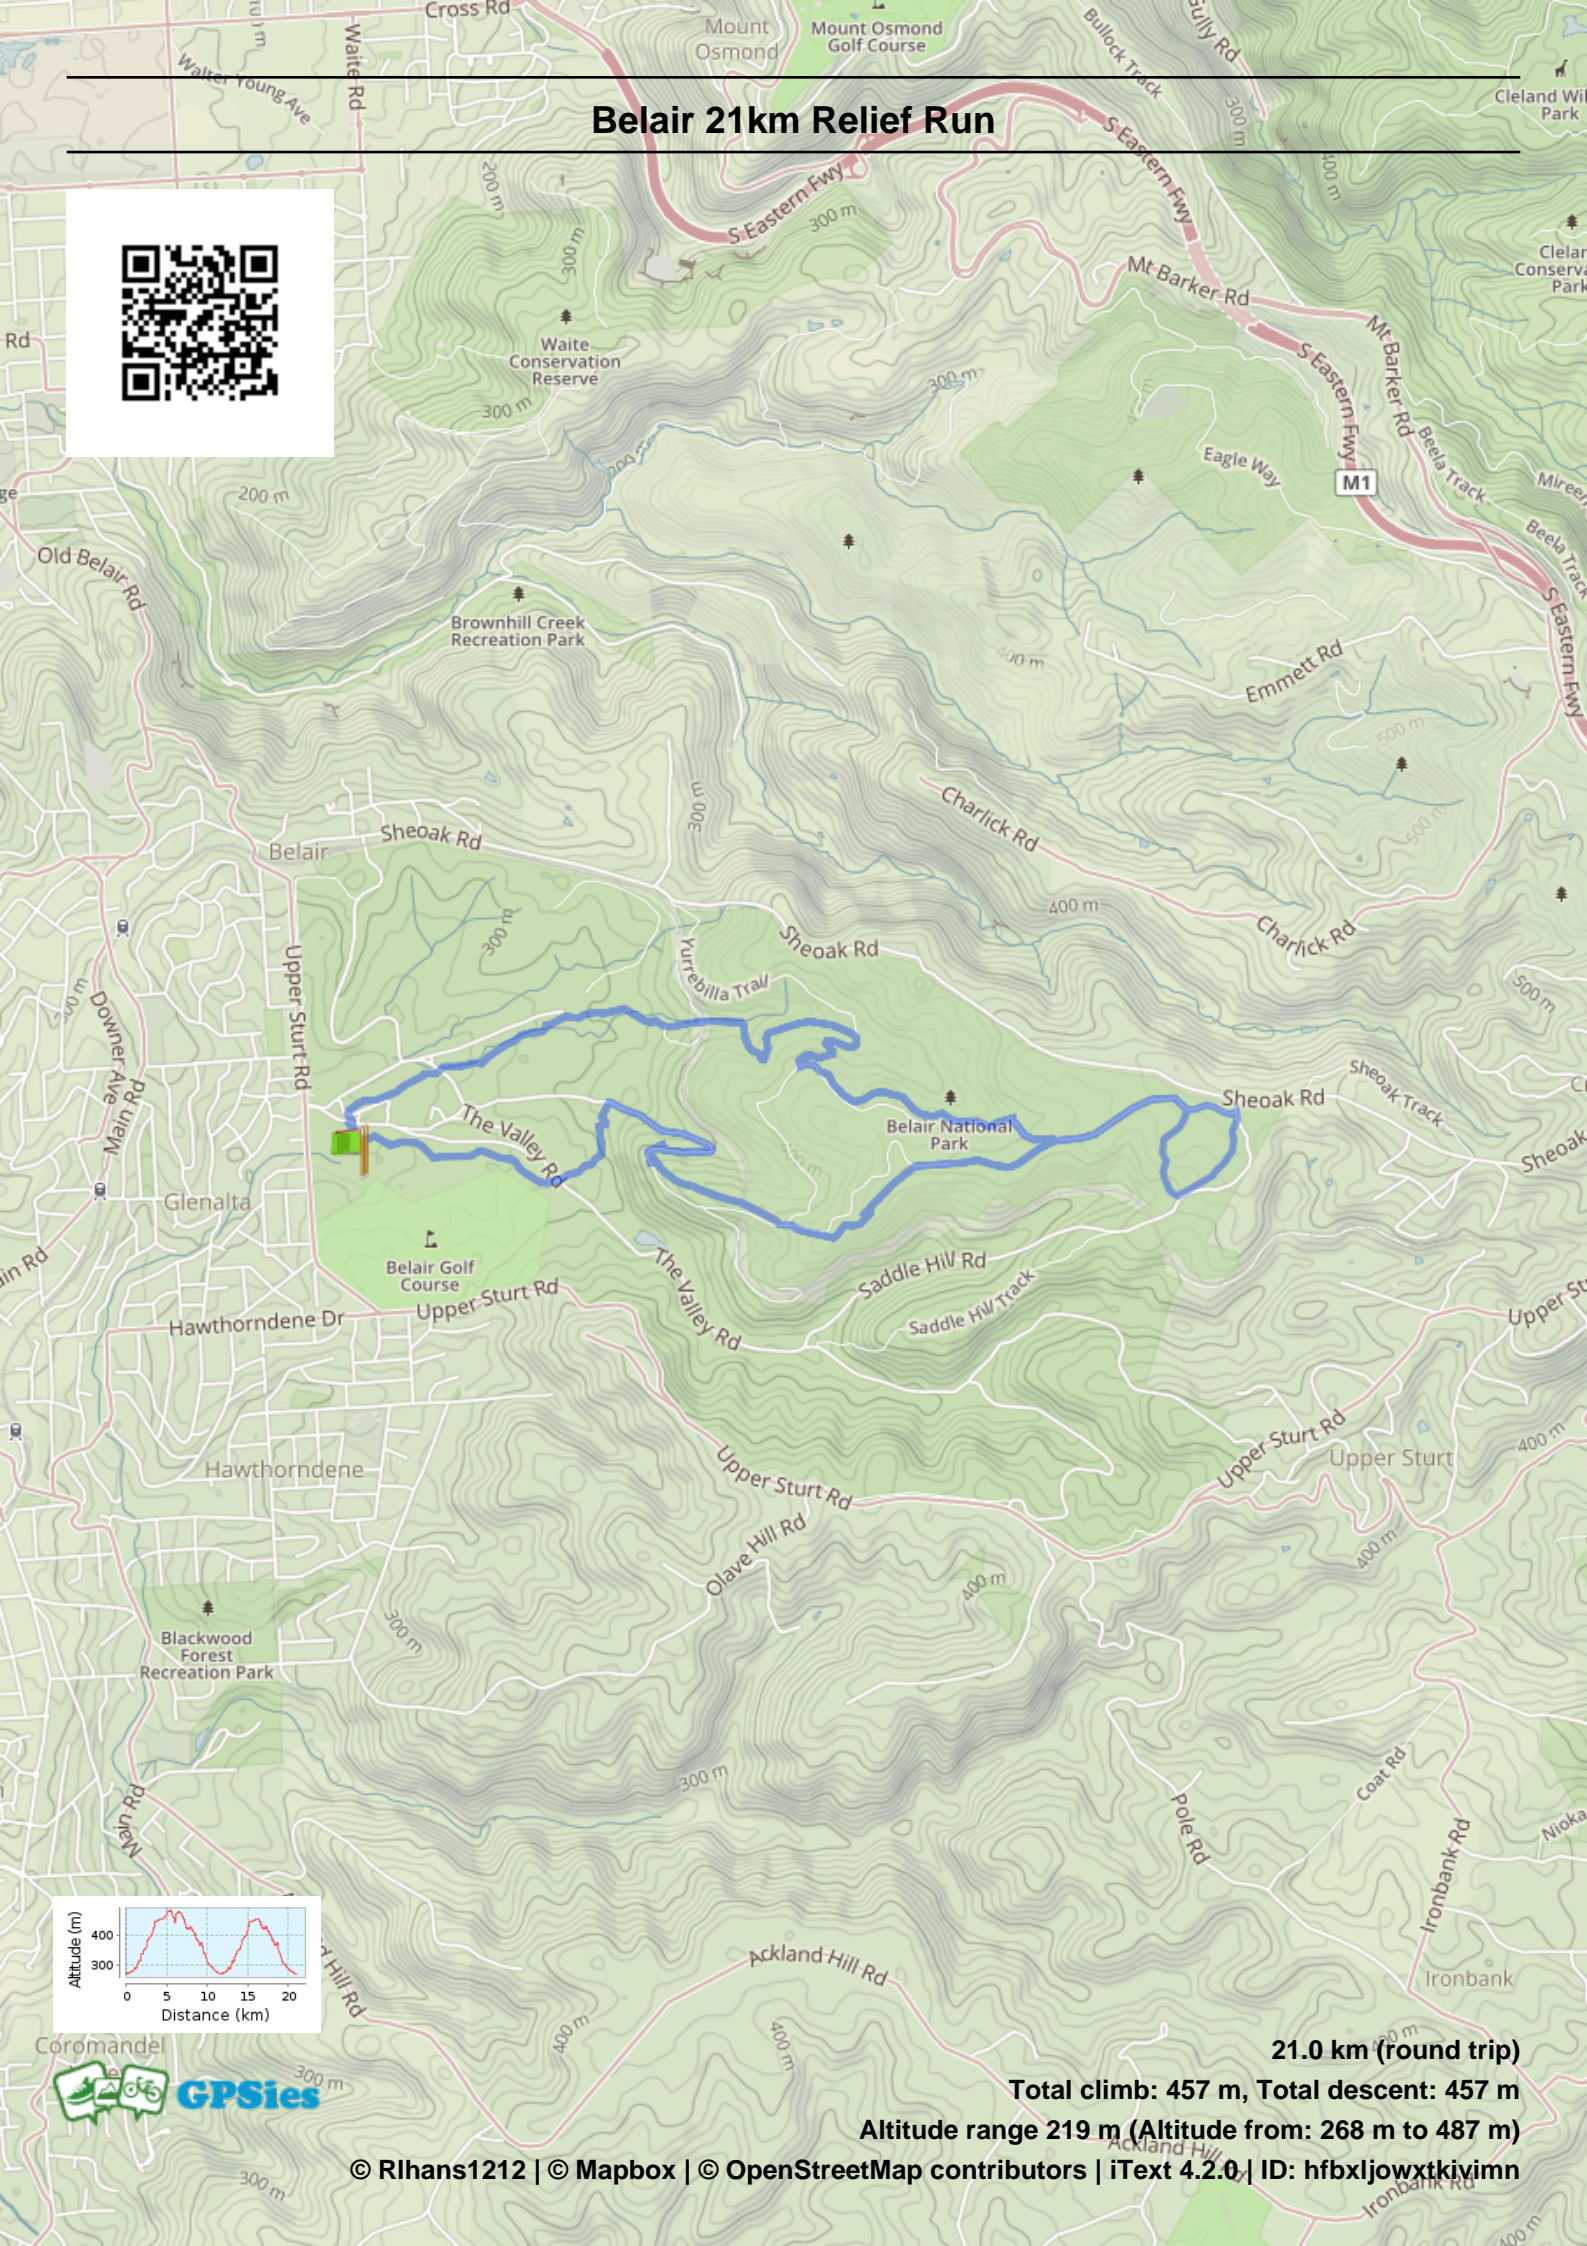

Belair 21km Relief Run

21.0 km (round trip)

Total climb: 457 m, Total descent: 457 m

Altitude range 219 m (Altitude from: 268 m to 487 m)