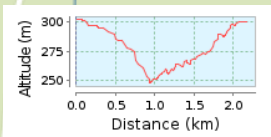

Devil's Nose Grommets 2019

2.17 km (round trip)

Total climb: 51 m, Total descent: 51 m

Altitude range 54 m (Altitude from: 248 m to 302 m)