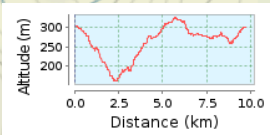

# The Devil's Nose Short

9.73 km (round trip)

Total climb: 217 m, Total descent: 217 m

Altitude range 163 m (Altitude from: 162 m to 325 m)