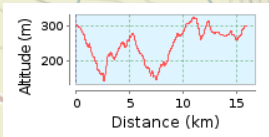

# The Devils Nose Medium

15.94 km (round trip)

Total climb: 436 m, Total descent: 436 m

Altitude range 182 m (Altitude from: 143 m to 325 m)