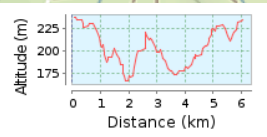

SturtGorge_ShortCourse

6.04 km (round trip)

Total climb: 140 m, Total descent: 140 m

Altitude range 71 m (Altitude from: 166 m to 237 m)