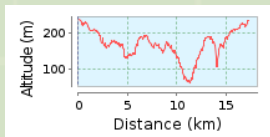

Sturt Gorge Short Course

17.29 km (round trip)

Total climb: 377 m, Total descent: 378 m

Altitude range 175 m (Altitude from: 62 m to 237 m)