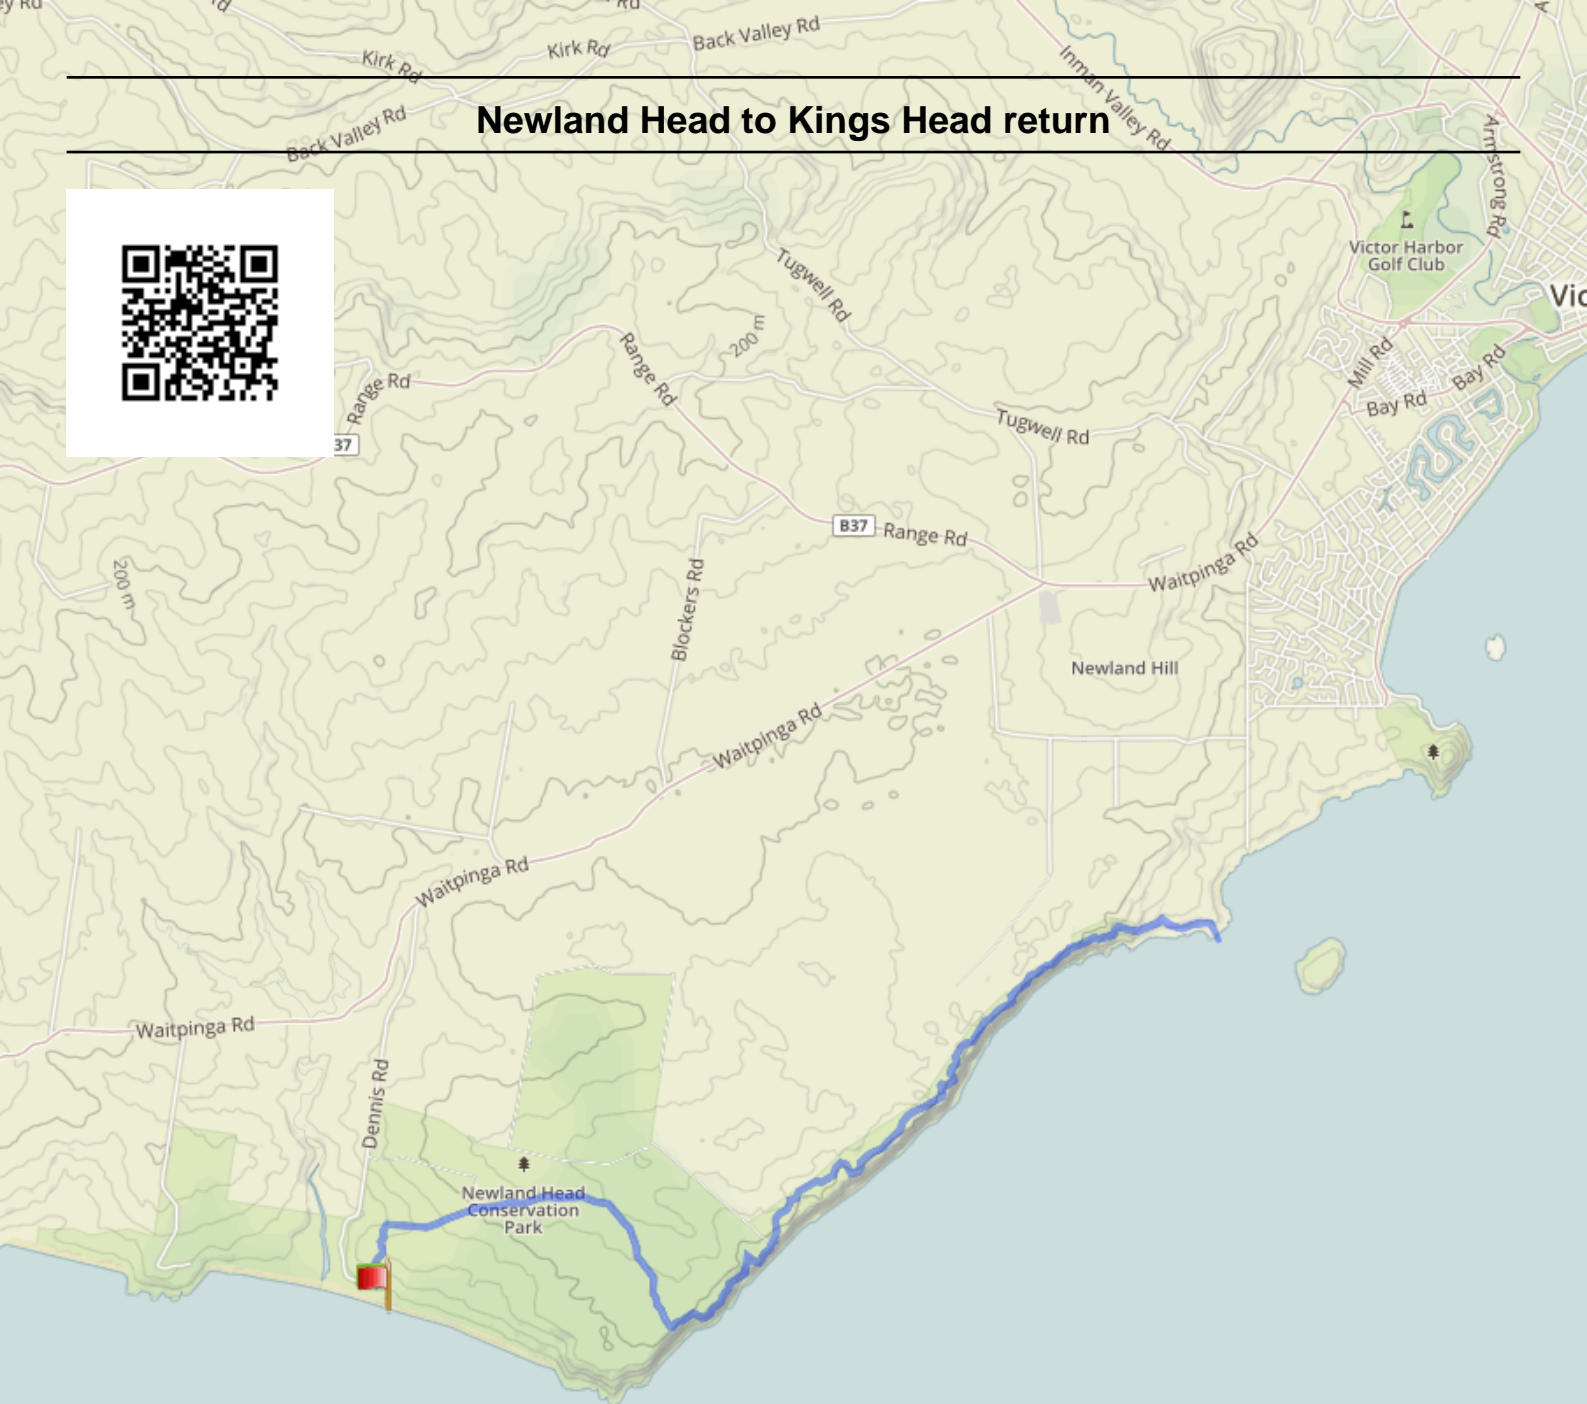

Newland Head to Kings Head return

22.63 km (round trip)

Total climb: 580 m, Total descent: 582 m

Altitude range 135 m (Altitude from: 6 m to 141 m)