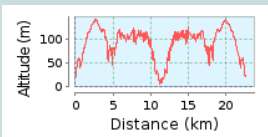

Newland Head to Kings Head return

22.63 km (round trip)

Total climb: 580 m, Total descent: 582 m

Altitude range 135 m (Altitude from: 6 m to 141 m)