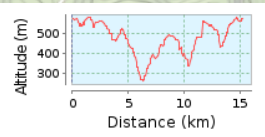

# Mt Misery Medium

15.23 km (round trip)

Total climb: 754 m, Total descent: 752 m

Altitude range 320 m (Altitude from: 258 m to 578 m)