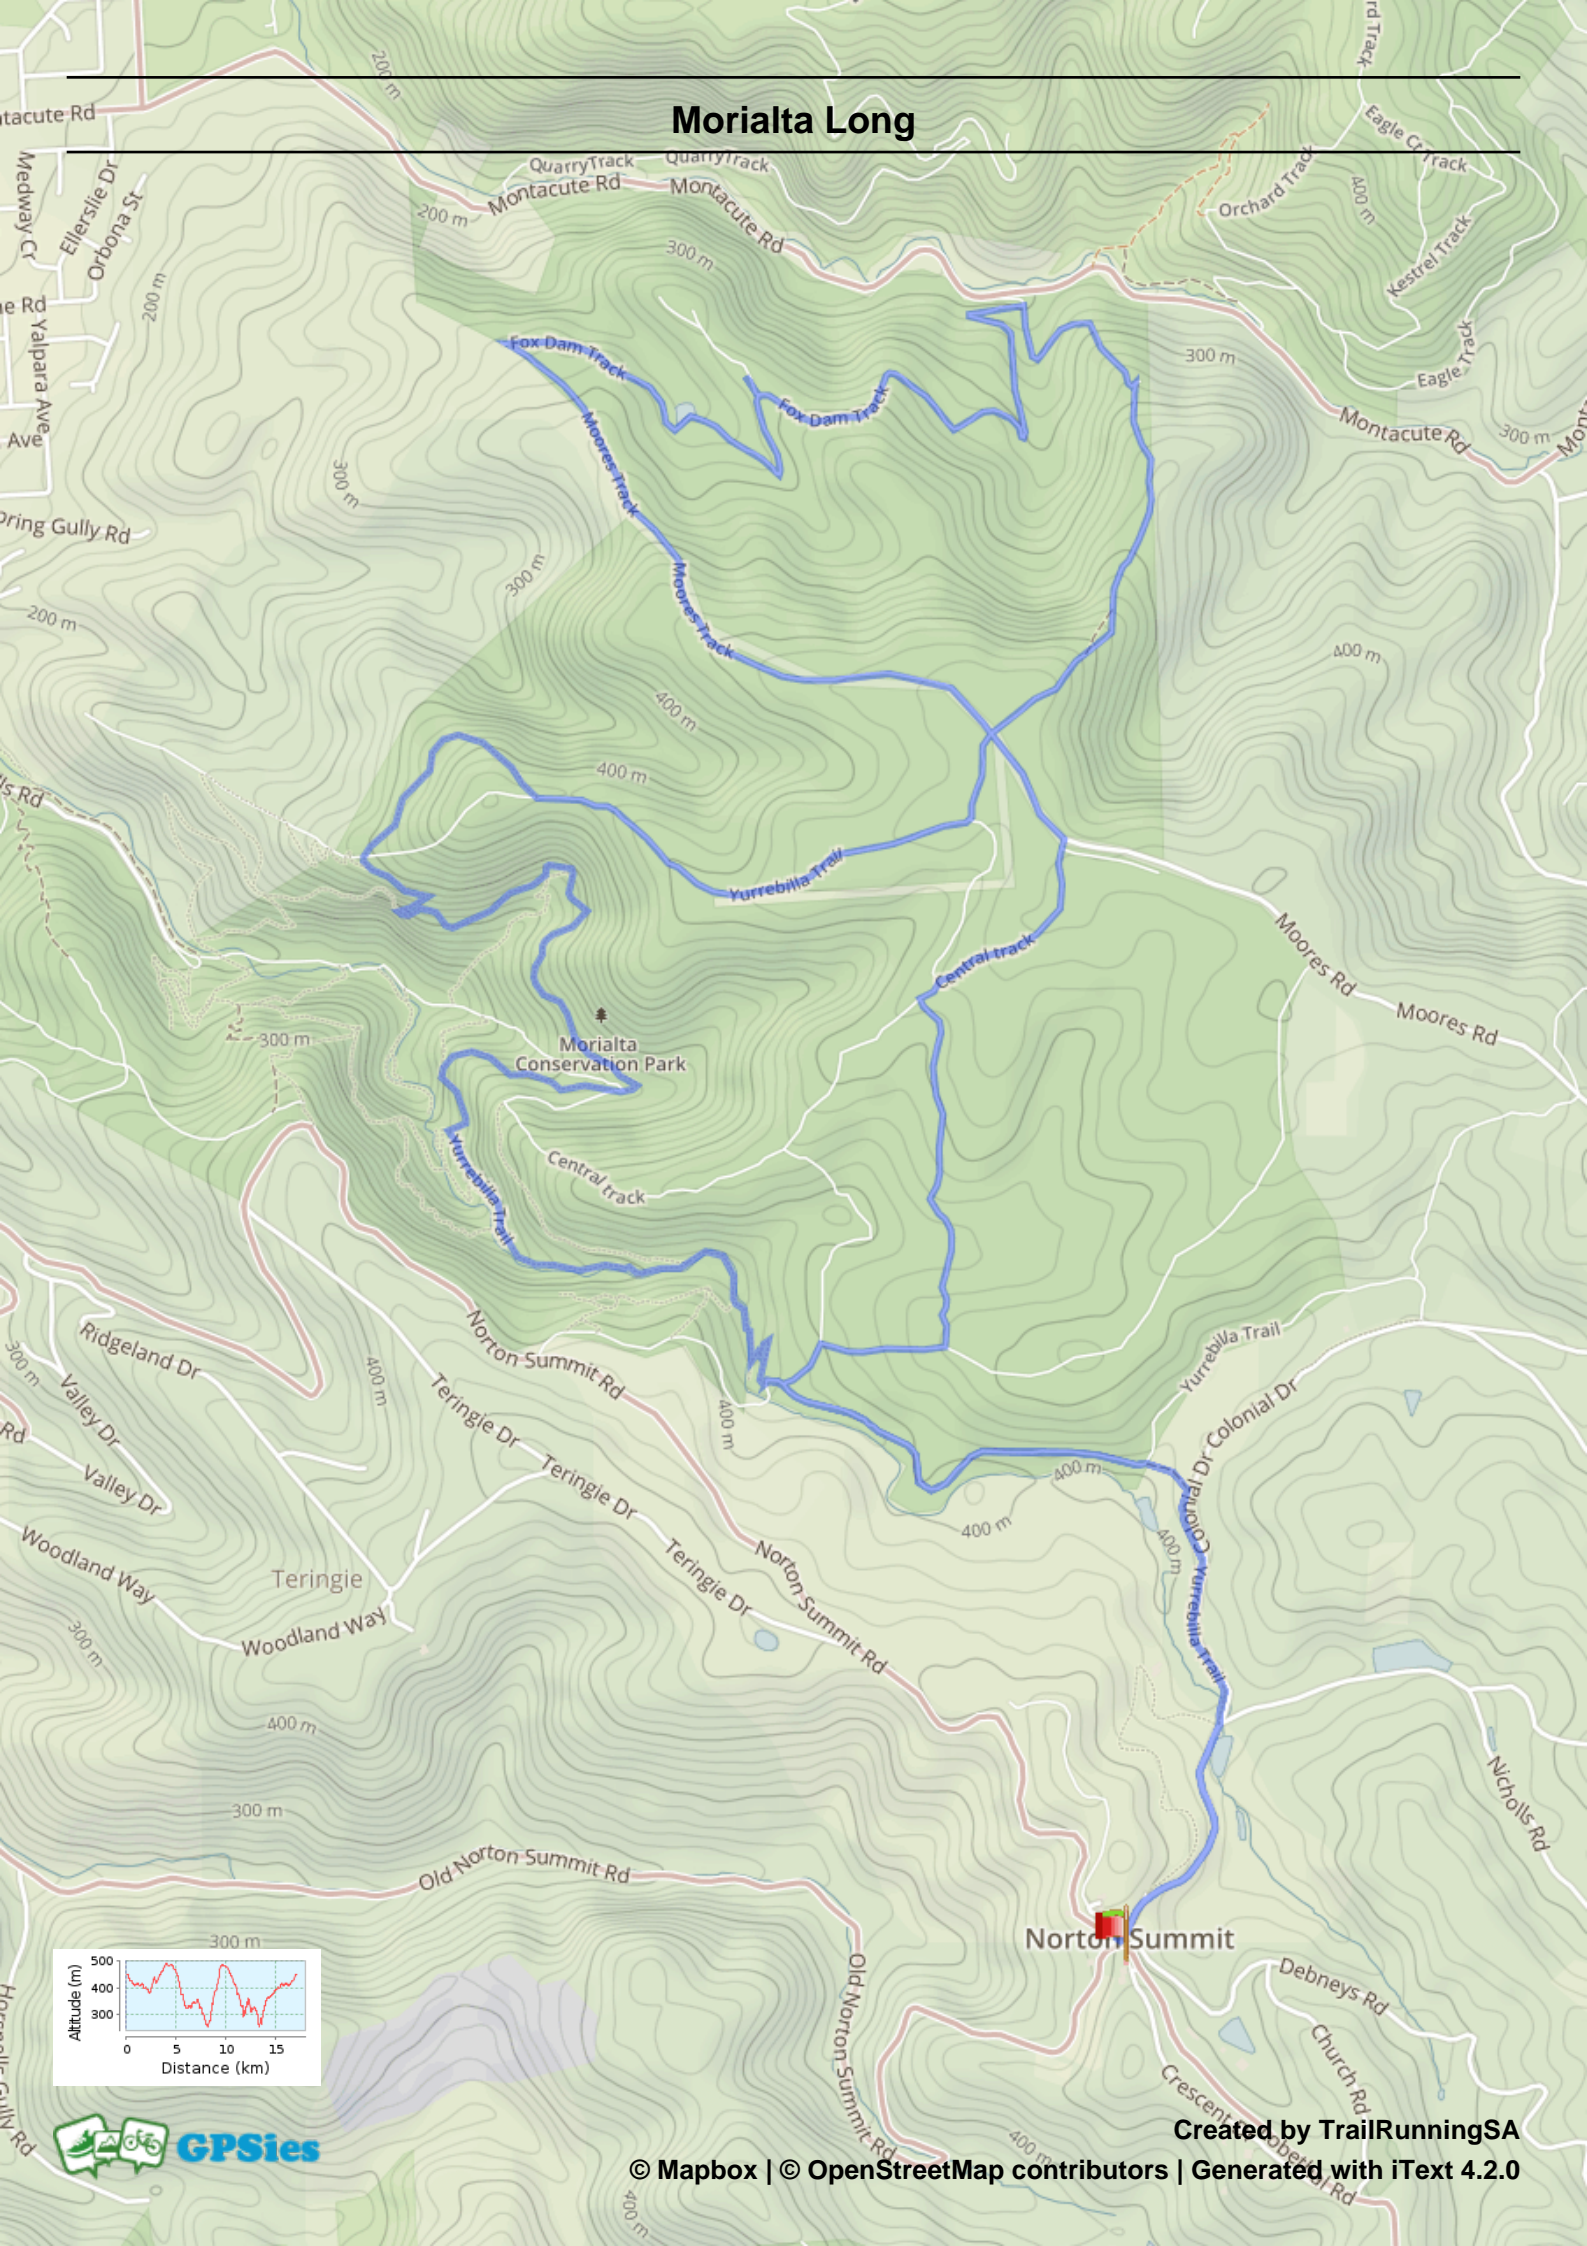

Morialta Long

Created by TrailRunningSA

© Mapbox | © OpenStreetMap contributors | Generated with iText 4.2.0